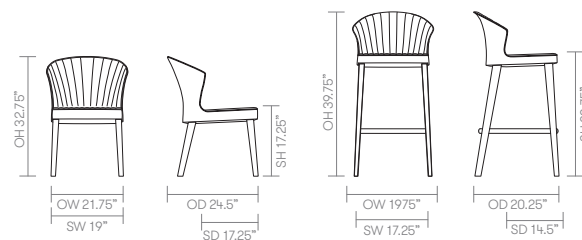

Fabric Grade	C.O.M.		C.O.L.										A	B
	1	2	3	4	5	6	7	8	9	10	11			
CRD01 • Side chair • Wood legs	1,890	1,923	1,962	2,012	2,060	2,110	2,157	2,255	2,450	2,645	22,839	2,255	2,645	
	2 yds		36.75 sq ft.											
CRD03 • High stool • Wood legs	1,988	2,018	2,051	2,092	2,132	2,176	2,215	2,297	2,461	2,628	2,792	2,297	2,628	
	1.75 yds		31.5 sq ft.											

A, B = Leather

COM = Customers own Material (yds)

COL = Customers own Leather (sq ft.)

All prices listed in US \$

standard & optional features

- Standard feature
- ☐ Not available

	CRD01 Chair Wood Legs	CRD03 Stool Wood Legs
Weight	28lbs	☐
Molded shell	●	●
Fully upholstered with luxury quilt detail	●	●
Solid ash legs with a clear finish	●	●
Tubular steel footrest finished in Polished Chrome	☐	●
Plastic glides *1	●	●

Optional features:

Counter height stool option, seat height 24.5" (add CH to product code)	-	+ \$0
Plastic glides available with felt	+ \$25	+ \$25
Ash legs can be stained or color washed	+ \$70	+ \$70
Two-tone upholstery (use the price of the highest band of the fabrics selected)	+ \$100	+ \$100

dimensions – OH - Overall Height OD - Overall Depth OW - Overall Width AH - Arm Height SH - Seat Height SW - Seat Width SD - Seat Depth

Cardita

Standard Metal Finish

Polished Chrome

Wood Stains Based on Ash