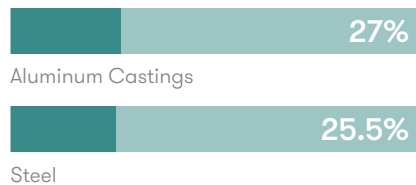

Dimensions

Environmental Performance

Material Content

Components are constructed of the following

Recycled Content

Contains up to 52.50% of Recycled Material

Recyclability

The range is 99% recyclable

99%

Finish Options

Aluminum components are available in White as Snow, Touch of Gray, Blue Skies, Orange Crush, Mellow Yellow and Vintage Red

Metal Finishes

Black
(Textured)

Touch of Gray
(Textured)

White
(Textured)