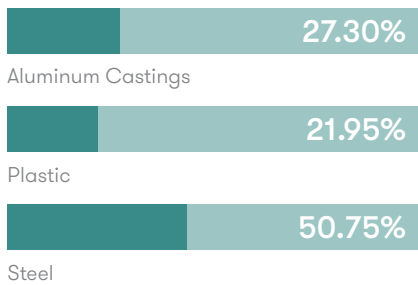

Environmental Performance

Material Content

Components are constructed of the following