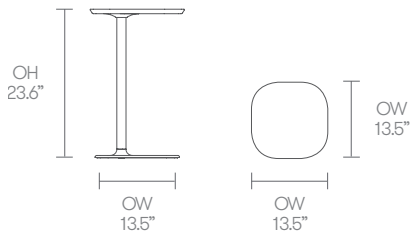

Dimensions

Environmental Performance

Material Content

Components are constructed of the following

Recycled Content

Contains up to 52.50% of Recycled Material

Recyclability

The range is 99% recyclable