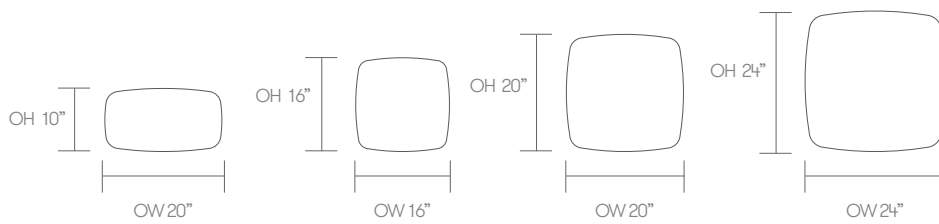

Curled feather filled cushion

Quilt detail options- Lines, Aztec, Echo or Flow

Saddle leather grab handle available in Black, Natural or Dark Tan*

Zipper available in Gold, Rose Gold, Silver or Black

Dimensions