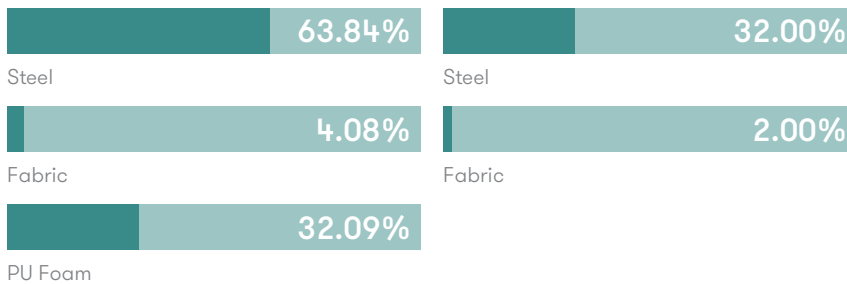

Recyclability

The range is 99% recyclable

99%

Finish Options

4 Star Aluminum auto return base available in New Black, White, Soft Gold, Soft Silver, Dark Bornze, Deep Mulberry and Polished Aluminum

Solid Ash legs with a clear finish