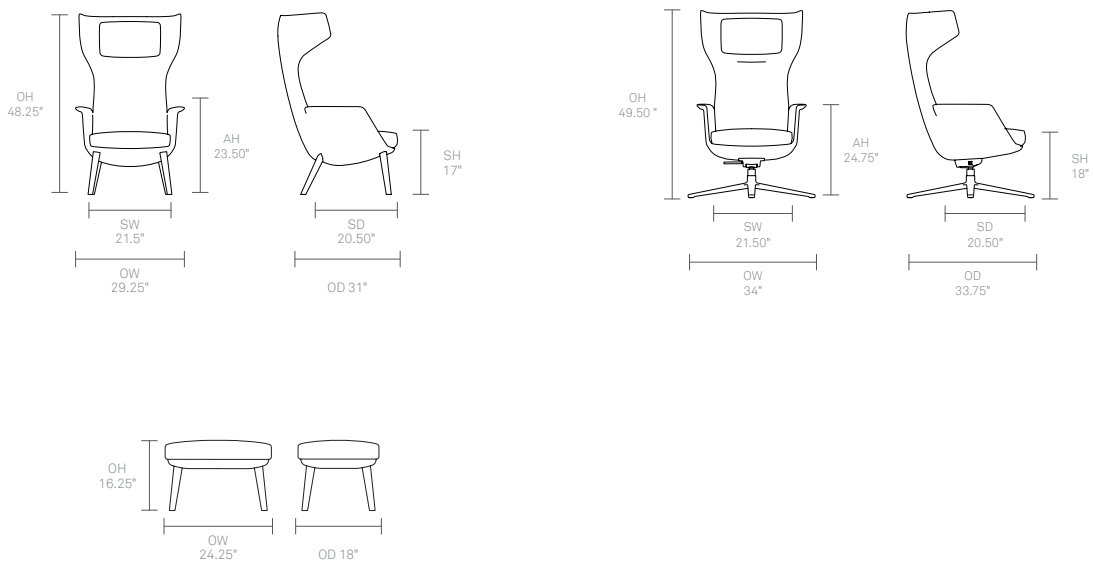

Standard Features

(* - Selected models only)

Moulded foam construction with dual density back foam*

Height adjustable headrest*

Free floating seat tilt with upright locking*

Fully upholstered

↳ Star Aluminum auto return swivel base in New Black powder coat*

Solid Ash legs

Plastic glides

Optional Features

↳ Star Aluminum auto return swivel base available in a range of finishes*

Plastic glides with felt*

Multi-Fabrics

Dimensions