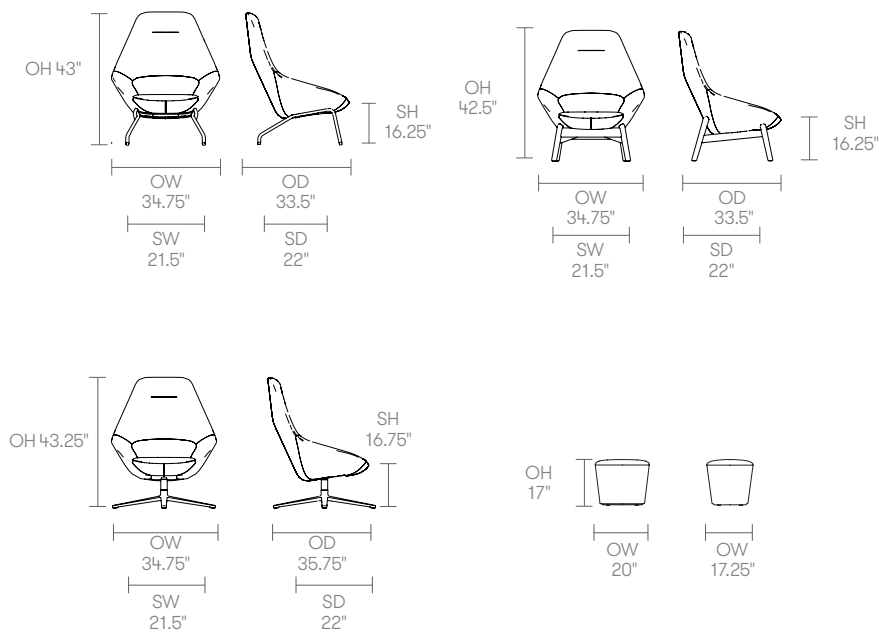

Optional Features

Plastic glides with felt*

Two-tone upholstery

Performance Standards

BS EN 16139:2013 - Level 2

ANSI/BIFMA X5.1-2017

Dimensions

Standard Features