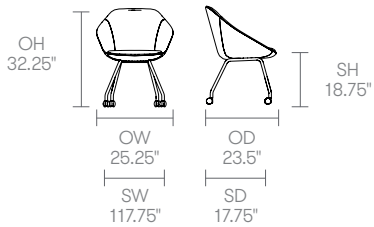

Standard Features

(* - Selected models only)

Moulded foam construction

Fully Upholstered

Aluminum leg connector frame*

Tubular steel frame on 2" hard wheel castors*

Tubular steel frame*

Plastic glides*

4 Star Aluminum auto return swivel base*

5 Star Aluminum swivel base with height

adjustment on 2" casters*

Optional Features

2" Soft wheel castors in Black*

4 star auto return base on glides*

Plastic glides*

Plastic glides with felt*

Two-tone upholstery

Performance Standards

BS EN 16139:2013 - Level 2

ANSI/BIFMA X5.1-2017

Dimensions