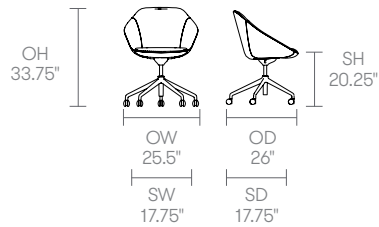

Standard Features

(* - Selected models only)

Moulded foam construction

Fully Upholstered

Aluminum leg connector frame*

Tubular steel frame on 2" hard wheel castors*

Tubular steel frame*

Plastic glides*

4 Star Aluminum auto return swivel base*

5 Star Aluminum swivel base with height

adjustment on 2" casters*

Optional Features

2" Soft wheel castors in Black*

4 star auto return base on glides*

Plastic glides*

Plastic glides with felt*

Two-tone upholstery

Performance Standards

BS EN 16139:2013 - Level 2

ANSI/BIFMA X5.1-2017

Dimensions