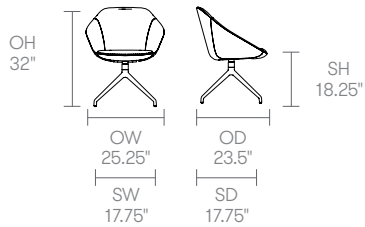

Standard Features

(* - Selected models only)

Moulded foam construction

Fully Upholstered

Aluminum leg connector frame*

Tubular steel frame on 2" hard wheel castors*

Tubular steel frame*

Plastic glides*

4 Star Aluminum auto return swivel base*

5 Star Aluminum swivel base with height

adjustment on 2" casters*

Optional Features

2" Soft wheel castors in Black*

4 star auto return base on glides*

Plastic glides*

Plastic glides with felt*

Two-tone upholstery

Performance Standards

BS EN 16139:2013 - Level 2

ANSI/BIFMA X5.1-2017

Dimensions