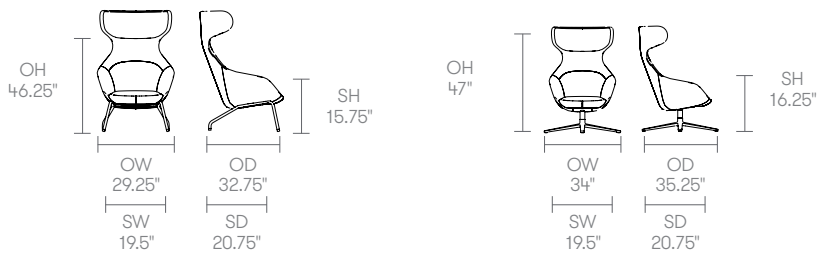

Standard Features

(* - Selected models only)
Moulded foam construction with dual density foam
Fully upholstered
Tubular steel reclined frame*
4 Star Aluminium auto return swivel base*
Plastic glides*

Optional Features

Plastic glides with felt*
Two-tone upholstery

Performance Standards

BS EN 16139:2013 - Level 2

Dimensions