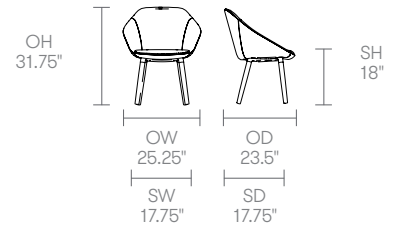

Standard Features

(* - Selected models only)

Moulded foam construction

Fully Upholstered

Aluminum leg connector frame*

Tubular steel frame on 2" hard wheel castors*

Tubular steel frame*

Plastic glides*

4 Star Aluminum auto return swivel base*

5 Star Aluminum swivel base with height

adjustment on 2" casters*

Optional Features

2" Soft wheel castors in Black*

4 star auto return base on glides*

Plastic glides*

Plastic glides with felt*

Two-tone upholstery

Performance Standards

BS EN 16139:2013 - Level 2

ANSI/BIFMA X5.1-2017

Dimensions