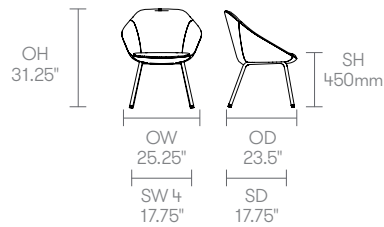

Standard Features

(* - Selected models only)

Moulded foam construction

Fully Upholstered

Aluminum leg connector frame*

Tubular steel frame on 2" hard wheel castors*

Tubular steel frame*

Plastic glides*

4 Star Aluminum auto return swivel base*

5 Star Aluminum swivel base with height

adjustment on 2" casters*

Optional Features

2" Soft wheel castors in Black*

4 star auto return base on glides*

Plastic glides*

Plastic glides with felt*

Two-tone upholstery

Performance Standards

BS EN 16139:2013 - Level 2

ANSI/BIFMA X5.1-2017

Dimensions