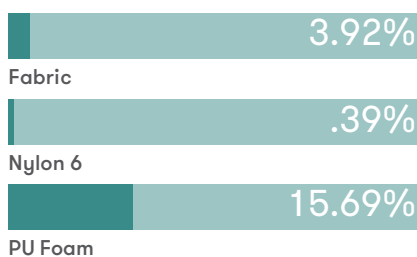

Recycled Content

Contains up to 35.50% of Recycled Material

Recyclability

The range is 100% recyclable

99%

Finish Options

Solid Ash legs and frame can be stained or colour washed.

4 Star, 5 star and Tubular steel 4 leg frames are available in New Black, White, Soft Gold, Soft Silver, Dark Bronze and Deep Mulberry.