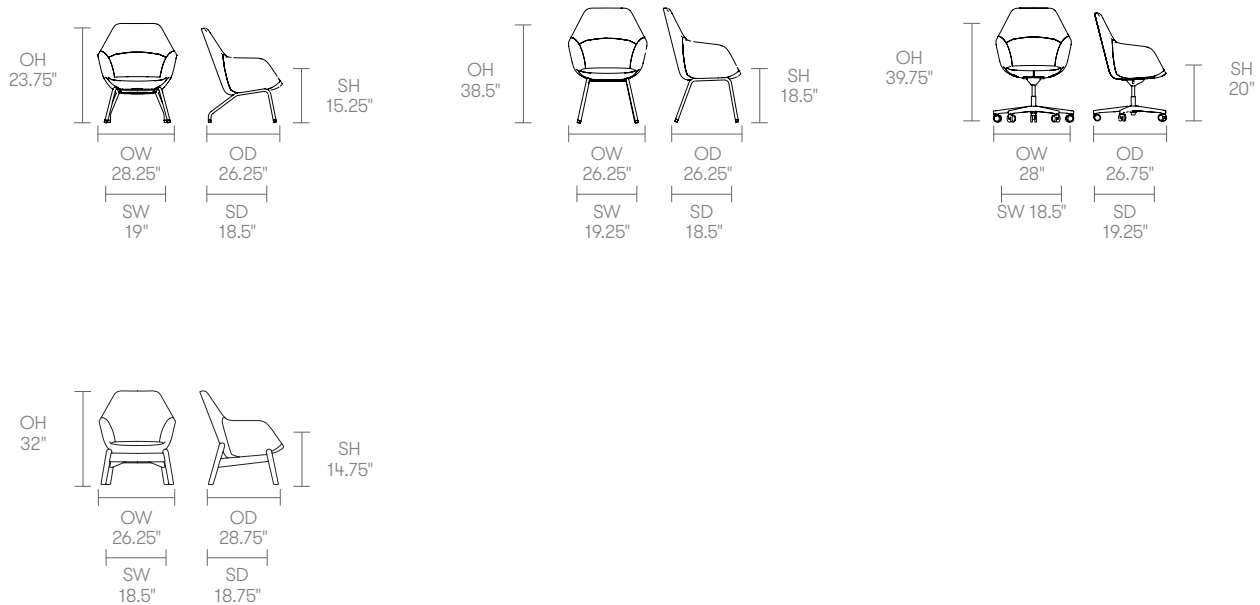

Tubular steel reclined frame*

Tubular steel frame*

Solid Ash frame*

5 Star Plastic base*

Dynamic free-floating recline and forward tilt with height adjustment*

65mm hard wheel castors*

Plastic glides*

Optional Features

5 Star Aluminum swivel base*

65mm Soft wheel castors*

Plastic glides with felt*

Two-tone upholstery

Performance Standards

BS EN 16139:2013 - Level 2

ANSI/BIFMA X5.1-2017

Dimensions