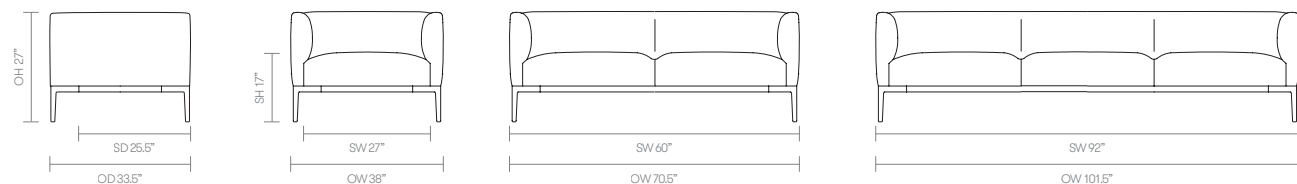

## standard & optional features

- Standard feature
- Not available

	ORI100 Armchair	ORI200 2 Seater sofa	ORI300 3 Seater Sofa	ORI500 Corner Unit
Weight	93lbs	135lbs	179lbs	–
Fully Upholstered	●	●	●	●
Traditional carcass with multi layered foam construction	●	●	●	●
Tensioned seat support	●	●	●	●
Cast Aluminum leg and Aluminum perimeter frame finished in Black textured powder coat*	●	●	●	●
Plastic glides	●	●	●	●

Optional features:

Felt Glides	+ \$25	+ \$25	+ \$25	+ \$50
-------------	--------	--------	--------	--------

\* [Click here to see available Seating Metal Finishes](#)

*Ships Fully Assembled*

Fabric Grade	C.O.M.		C.O.L.										
	1	2	3	4	5	6	7	8	9	10	11	A	B
<b>ORI100</b> • Armchair	3,865 7 yds	4,013	4,182 150 sq ft.	4,391	4,602	4,811	5,022	5,441	6,268	7,295	8,245	5,441	7,265
<b>ORI200</b> • 2 Seat Sofa	5,294 10.25 yds	5,498	5,734 200 sq ft.	6,028	6,323	6,616	6,911	7,500	8,677	10,050	11,423	7,500	10,050
<b>ORI300</b> • 3 Seat Sofa	6,913 14.25 yds	7,223	7,636 300 sq ft.	8,017	8,458	8,900	9,341	10,224	11,989	14,050	16,110	10,224	14,050
<b>ORI500</b> • Corner Unit • 102.5" x 102.5"	10,324 22 yds	10,885	11,334 345 sq ft.	11,895	12,568	13,242	13,915	15,261	17,954	20,647	23,340	15,261	20,647

A, B = Leather

COM = Customers own Material (yds)

COL = Customers own Leather (sq ft.)

All prices listed in US \$

dimensions – OH - Overall Height OD - Overall Depth OW - Overall Width AH - Arm Height SH - Seat Height SW - Seat Width SD - Seat Depth