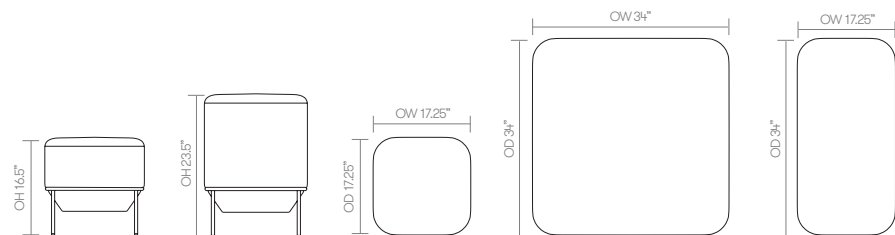

standard & optional features

- Standard feature
- Not available

	MZK101	MZK102	MZK103	MZK201	MZK203
	Low Square Stool 16.5"h x 17.25" x 17.25"	Low Square Stool 16.5"h x 34" x 34"	Low Rectangular Bench 16.5"h x 34" x 17.25"	High Square Stool 23.5"h x 17.25" x 17.25"	High Rectangular Stool 23.5"h x 34" x 17.25"
Weight	20lbs	55lbs	31lbs	25lbs	42lbs
Traditional carcass construction	●	●	●	●	●
Fully upholstered	●	●	●	●	●
Wire frame finished in Black powder coat	●	●	●	●	●
Plastic glides	●	●	●	●	●
Optional features:					
Wire frame available in White powder coat	+ \$0	+ \$0	+ \$0	+ \$0	+ \$0
Two-tone upholstery (use the price of the highest grade of the fabrics selected)	+ \$50	+ \$50	+ \$50	+ \$50	+ \$50

- * [Click here to see Mozaik Seating Metal Finishes](#)
- * [Click here to see a full range of Mozaik table & storage](#)

Ships Fully Assembled

Fabric Grade	C.O.M.		C.O.L.										A	B
	1	2	3	4	5	6	7	8	9	10	11			
MZK101 • Low square stool • 16.5"h x 17.25" x 17.25"	1,316 1.5 yds	1,336	1,360	1,386	1,414	1,441	1,468	1,523	1,633	1,743	1,854	-	-	
MZK102 • Low square stool • 16.5"h x 34" x 34"	2,140 3.5 yds	2,202	2,270	2,356	2,442	2,528	2,615	2,786	3,129	3,472	3,815	-	-	
MZK103 • Low rectangular bench • 16.5"h x 34" x 17.25"	1,648 2 yds	1,679	1,715	1,760	1,805	1,850	1,893	1,983	2,162	2,341	2,518	-	-	
MZK201 • High square stool • 23.5"h x 17.25" x 17.25"	1,372 1.75 yds	1,396	1,424	1,456	1,492	1,527	1,561	1,629	1,766	1,904	2,042	-	-	
MZK203 • High rectangular stool • 23.5"h x 34" x 17.25"	1,711 2.5 yds	1,749	1,793	1,849	1,903	1,959	2,013	2,124	2,343	2,563	2,783	-	-	

A, B = Leather

All prices listed in US \$

COM = Customers own Material (yds)

COL = Customers own Leather (sq ft.)

dimensions – OH - Overall Height OD - Overall Depth OW - Overall Width AH - Arm Height SH - Seat Height SW - Seat Width SD - Seat Depth