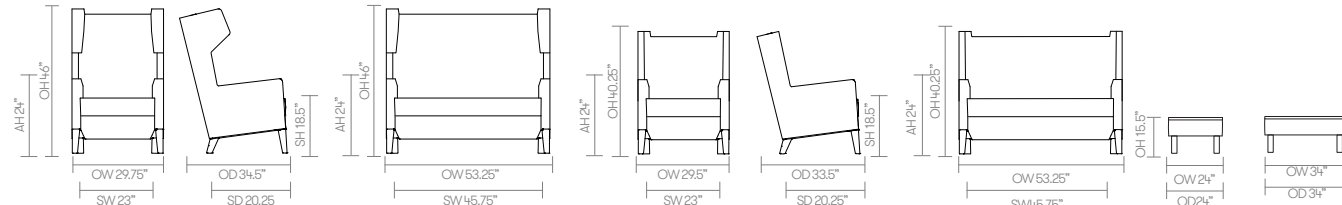

Fabric Grade	C.O.M.		C.O.L.										A	B
	1	2	3	4	5	6	7	8	9	10	11			
<b>GR1</b> • High wing chair	3,708 8 yds	3,826	3,957 176 sq ft.	4,121	4,287	4,452	4,616	4,946	5,607	6,266	6,926	-	6,266	
<b>GR2</b> • High wing Chair • Two seater	5,530 10 yds	5,688	5,832 297 sq ft.	6,096	6,324	6,550	6,777	7,230	8,136	9,045	9,951	-	9,045	
<b>GR3</b> • Low wing chair	3,549 7.5 yds	3,648	3,760 165 sq ft.	3,902	4,042	4,183	4,324	4,605	5,169	5,734	6,296	-	5,734	
<b>GR4</b> • Low wing chair • Two seater	5,369 9 yds	5,510	5,669 280 sq ft.	5,870	6,068	6,266	6,467	6,865	7,661	8,459	9,256	-	8,459	
<b>GR7</b> • Small ottoman	2,244 2 yds	2,275	2,311 44 sq ft.	2,356	2,399	2,444	2,489	2,579	2,758	2,936	3,114	-	2,936	
<b>GR8</b> • Large ottoman	2,629 3 yds	2,688	2,755 66 sq ft.	2,836	2,919	3,001	3,083	3,249	3,580	3,909	4,239	-	3,909	

## dimensions – OH - Overall Height OD - Overall Depth OW - Overall Width AH - Arm Height SH - Seat Height SW - Seat Width SD - Seat Depth