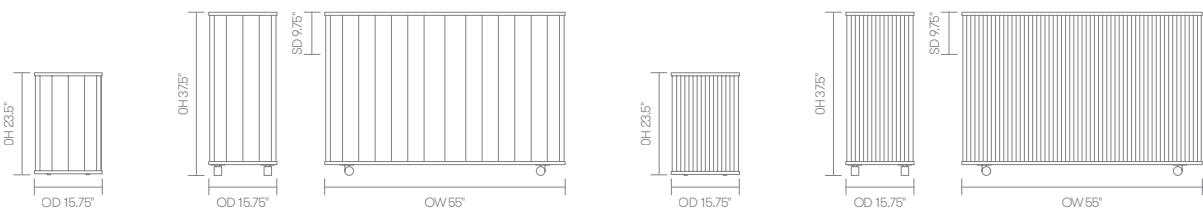

dimensions – OH - Overall Height OD - Overall Depth OW - Overall Width AH - Arm Height SH - Seat Height SW - Seat Width SD - Seat Depth