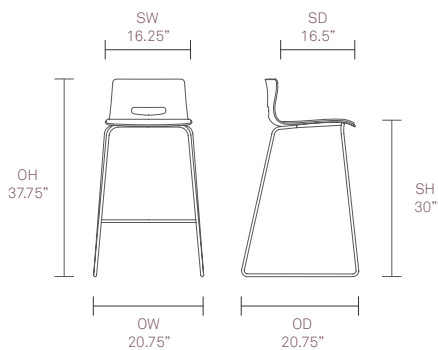

Dimensions

For finish options please refer to website