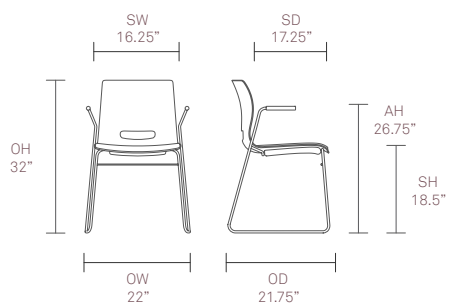

Dimensions

For finish options please refer to website