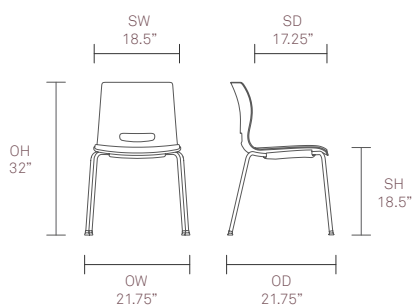

Dimensions

For finish options please refer to website