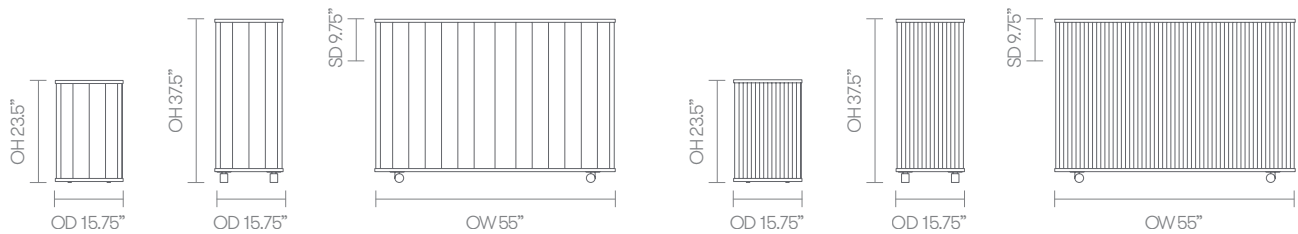

Standard Features

- [* - Selected models only]
- Steel frame finished in black powder coat*
- Oak frame with a clear finish*
- Ply panels with a clear finish*
- Matte Black HIPS liner
- Plastic glides with leveling adjustment*
- Lockable casters*

Dimensions