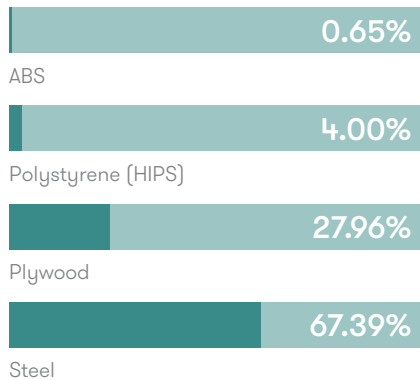

- [* - Selected models only]
- Steel frame finished in black powder coat*
- Oak frame with a clear finish*
- Ply panels with a clear finish*
- Matte Black HIPS liner
- Plastic glides with leveling adjustment*
- Lockable casters*

Dimensions

Environmental Performance

Material Content

Components are constructed of the following

Recycled Content

Contains up to 35.50% of Recycled Material

Recyclability

The range is 99% recyclable