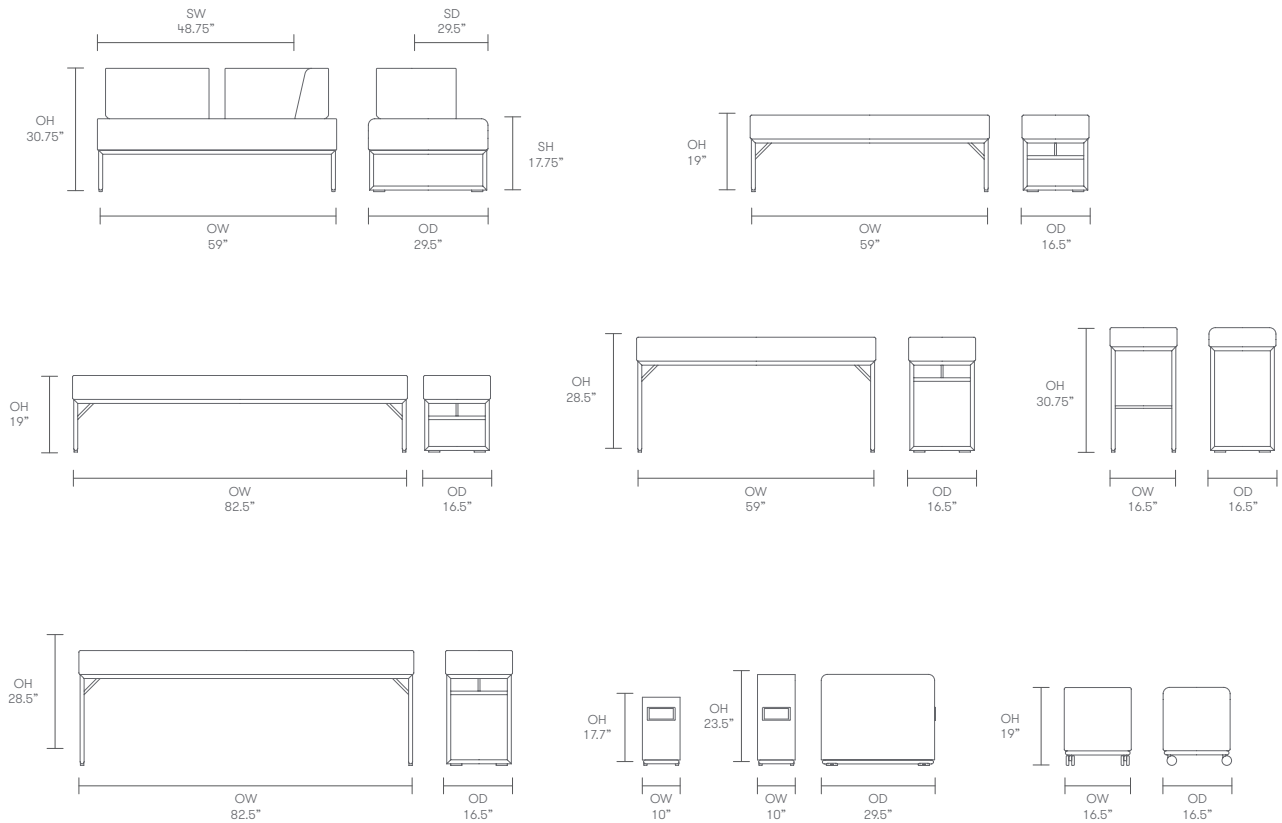

## Optional Features

- Seat to seat linking\*
- Two-tone upholstery
- Glides\*
- Soft wheel casters
- Soft wheel break unloaded casters\*
- Counter height stool option, seat height 24.5" [add CH to product code]\*

## Dimensions