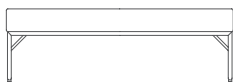

PSB154L
PSB214L