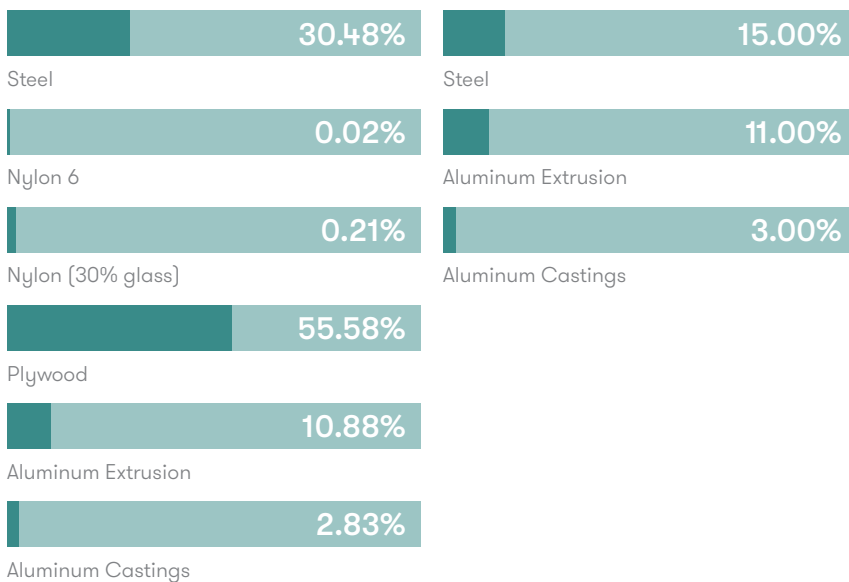

**Material Content**

Components are constructed of the following

**Recycled Content**

Contains up to 29.00% of Recycled Material

**Recyclability**

The range is 99% recyclable

99%