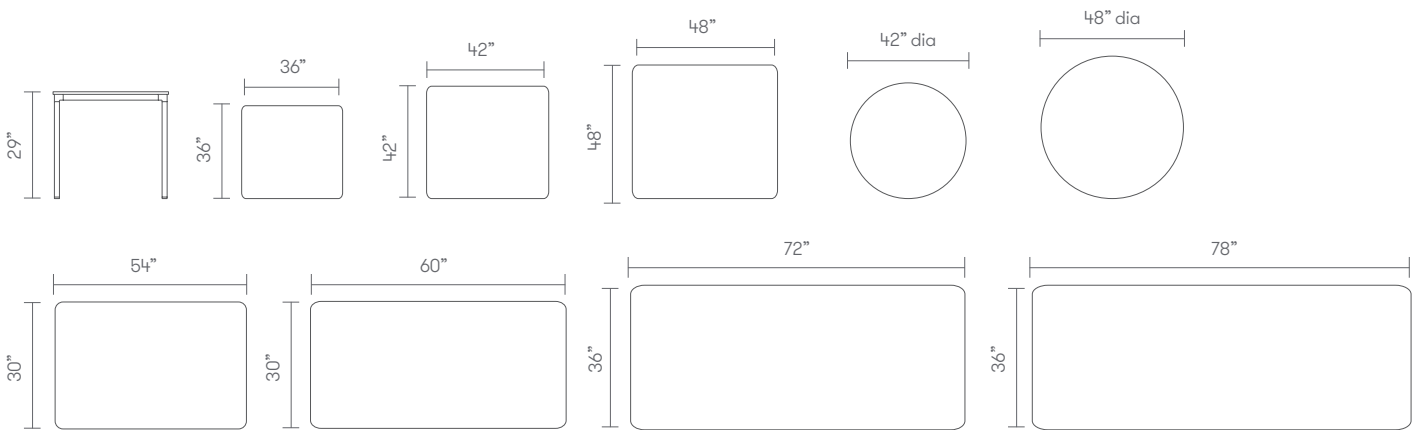

- 0.75" Laminate faced Plywood core top
- 0.75" Laminate faced MDF core top
- Aluminum Fluted legs and Steel frame under structure
- Plastic glides with leveling adjustment

**Dimensions**

**Environmental Performance**