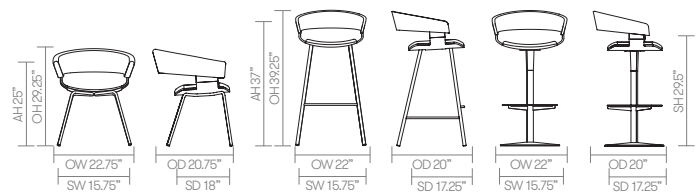

	A580 Chair 4 Leg Frame	A582 High Stool Pedestal Swivel Base	A583 High Stool 4 Leg Frame
Weight	18lbs	42lbs	35lbs
Tubular steel frame finished in Silver M04 powder coat	●	□	●
Steel swivel pedestal base and foot ring finished in Polished Chrome	□	●	□
Upholstered seat and back	●	●	●
Beech shell with a clear finish	●	●	●
Plastic glides	●	●	●
Optional features:			
Beech shell can be stained or color washed	+ \$70	+ \$70	+ \$70
Plastic glides available with felt	+ \$25	-	+ \$25
Tubular steel frame finished in Polished Chrome	+ \$60	-	+ \$95
Counter height stool option, seat height 24.5" (add CH to product code)	-	+ \$0	+ \$0
Floor fixing plate	-	+ \$125	-
Two-tone upholstery (use the price of the highest grade of the fabrics selected)	+ \$100	+ \$100	+ \$100

- * [Click here to see available Seating Wood Finishes](#)
- * [Click here to see available Seating Metal Finishes](#)

Ships Fully Assembled

Fabric Grade	C.O.M.		C.O.L.										A	B
	1	2	3	4	5	6	7	8	9	10	11			
A580 • Chair • 4 leg frame	1,356 1.75 yds	1,386	1,416 38.5 sq ft.	1,464	1,513	1,562	1,653	1,743	1,834	1,980	2,149	1,743	1,980	
A582 • High stool • Pedestal swivel base	1,943 1.75 yds	1,974	2,009 36 sq ft.	2,051	2,094	2,136	2,179	2,265	2,436	2,608	2,779	2,265	2,608	
A583 • High stool • 4 leg frame	1,656 1.75 yds	1,688	1,722 36 sq ft.	1,764	1,807	1,850	1,893	1,979	2,149	2,321	2,492	1,979	2,321	

A, B = Leather

COM = Customers own Material (yds)

COL = Customers own Leather (sq ft.)

All prices listed in US \$

dimensions – OH - Overall Height OD - Overall Depth OW - Overall Width AH - Arm Height SH - Seat Height SW - Seat Width SD - Seat Depth