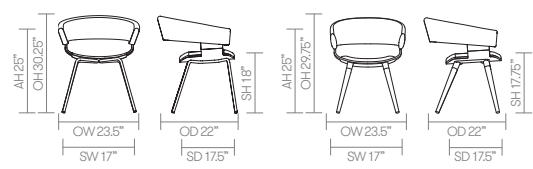

Fabric Grade	C.O.M.		C.O.L.										
	1	2	3	4	5	6	7	8	9	10	11	A	B
A680 • Chair • 4 leg frame	1,415	1,443	1,474	1,513	1,553	1,593	1,631	1,721	1,868	2,026	2,183	1,721	2,026
	2 yds		4 1/4 sq ft.										
A685 • Chair • Wood legs	1,572	1,598	1,631	1,671	1,711	1,750	1,790	1,868	2,023	2,183	2,342	1,868	2,183
	2 yds		4 1/4 sq ft.										

A, B = Leather

All prices listed in US \$

COM = Customers own Material (yds)

COL = Customers own Leather (sq ft.)

standard & optional features

- Standard feature
- Not available

	A680 Chair 4 Leg Frame	A685 Chair Wood Legs
Weight	19lbs	19lbs
Tubular steel frame finished in Silver M04 powder coat	●	□
Conical solid beech legs with a clear finish	□	●
Upholstered seat and back	●	●
Beech shell with a clear finish	●	●
Aluminum leg connector frame finished in Gray	□	●
Plastic glides	●	□
Optional features:		
Beech shell can be stained or color washed	+\$70	+\$70
Oak veneer shell with a clear finish	+\$60	+\$60
Walnut veneer shell with a clear finish	+\$60	+\$60
Solid oak legs with a clear finish	-	+\$48
Beech legs can be stained or color washed	-	+\$70
Plastic glides available with felt	+\$25	+\$25
Tubular steel frame available in Polished Chrome	+\$60	-
Aluminum leg connector frame available in Black powder coat	-	+\$0
Two-tone upholstery (use the price of the highest grade of the fabrics selected)	+\$100	+\$100

Ships Fully Assembled

* [Click here to see available Seating Wood Finishes](#)

* [Click here to see available Seating Metal Finishes](#)

dimensions – OH - Overall Height OD - Overall Depth OW - Overall Width AH - Arm Height SH - Seat Height SW - Seat Width SD - Seat Depth