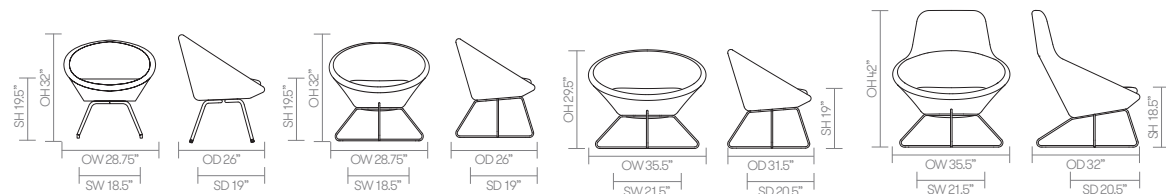

standard & optional features

- Standard feature
- Not available

	A637 Tub Chair 4 Leg Frame	A630 Tub Chair Wire Frame	A631 Lounge Chair Wire Frame	A632 Lounge Chair Wire Frame Headrest
Weight	38lbs	38lbs	44lbs	51lbs
Molded foam construction	●	●	●	●
Fully upholstered	●	●	●	●
Tubular steel frame finished in Polished Aluminum	●	□	□	□
Wire frame finished in Polished Chrome	□	●	●	●
Plastic glides	□	●	●	●
Plastic self leveling glides	●	□	□	□

Fabric Grade	C.O.M.		C.O.L.										
	1	2	3	4	5	6	7	8	9	10	11	A	B
A637 • Tub chair • Four leg frame	2,678	2,724	2,777	2,843	2,908	2,975	3,040	3,172	3,432	3,700	3,962	3,172	3,700
	3 yds		66 sq ft.										
A630 • Tub chair • Wire frame	2,859	2,906	2,958	3,025	3,091	3,156	3,222	3,354	3,618	3,881	4,144	3,354	3,881
	3 yds		66 sq ft.										
A631 • Lounge chair • Wire frame	3,333	3,380	3,432	3,499	3,562	3,629	3,694	3,827	4,090	4,354	4,617	3,827	4,354
	3.5 yds		77 sq ft.										
A632 • Lounge chair with integral headrest • Wire frame	3,704	3,759	3,822	3,901	3,981	4,059	4,140	4,297	4,614	4,931	5,245	4,297	4,931
	4.5 yds		99 sq ft.										

A, B = Leather

COM = Customers own Material (yds)

COL = Customers own Leather (sq ft.)

All prices listed in US \$

dimensions – OH - Overall Height OD - Overall Depth OW - Overall Width AH - Arm Height SH - Seat Height SW - Seat Width SD - Seat Depth