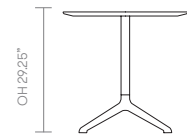

## standard & optional features

- Standard feature
- Not available

	AXLD30SQ-OD Square 30" x 30"	AXLD30RD-OD Round 30" dia	AXLD36RD-OD Round 36" dia
Weight	62lbs	62lbs	66lbs
.5" Solid Core Laminate in Gray or White with Black edge finish	●	●	●
Cast Aluminum base and Aluminum center column finished in Black, Ivory, Basalt, or Sage	●	●	●
Plastic glides with leveling adjustment	●	●	●

- \* [Click here to see available Edge Details](#)
- \* [Click here to see Axyl Metal Finishes](#)
- \* [Click here to see Laminate Options](#)

*Ships KD = Knock Down (Needs assembly)*

		SCL	
<b>AXLD30SQ-OD</b> • Square • 30" x 30"		2,510	
<b>AXLD30RD-OD</b> • Round • 30" dia		2,510	
<b>AXLD36RD-OD</b> • Round • 36" dia		3,110	

SCL = Solid Core Laminate

All prices listed in US \$

**dimensions** — OH - Overall Height OD - Overall Depth OW - Overall Width AH - Arm Height SH - Seat Height SW - Seat Width SD - Seat Depth