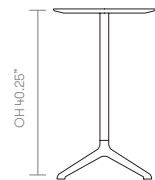

## standard & optional features

- Standard feature
- Not available

	AXLH24SQ-OD Square 24" x 24"	AXLH30SQ-OD Square 30" x 30"	AXLH30RD-OD Round 30" dia
Weight	69lbs	69lbs	73lbs
.5" Solid Core Laminate in Gray or White with Black edge finish	●	●	●
Cast Aluminum base and Aluminum center column finished in Black, Ivory, Basalt, or Sage	●	●	●
Plastic glides with leveling adjustment	●	●	●

- \* [Click here to see available Edge Details](#)
- \* [Click here to see Axyl Metal Finishes](#)
- \* [Click here to see Laminate Options](#)

*Ships KD = Knock Down (Needs assembly)*

		SCL	
<b>AXLH24SQ-OD</b> • Square • 24" x 24"		1,965	
<b>AXLH30SQ-OD</b> • Square • 30" x 30"		2,630	
<b>AXLH30RD-OD</b> • Round • 30" dia		2,630	

SCL = Solid Core Laminate

All prices listed in US \$

**dimensions** — OH - Overall Height OD - Overall Depth OW - Overall Width AH - Arm Height SH - Seat Height SW - Seat Width SD - Seat Depth