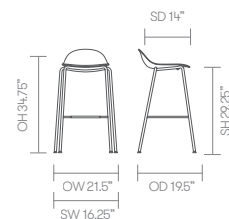

Optional features:

Counter height stool option, seat height 24.5" (add CH to product code)	+ \$0	+ \$0	+ \$0
Plastic shell available in White, Crayon Gray, Pistachio, Haze Blue, Aubergine, Seattle Green or Red with complimentary powder coat frame*	+ \$0	+ \$0	+ \$0
Plastic glides with felt	+ \$25	+ \$25	+ \$25
Two-tone upholstery (use the price of the highest band of the fabrics selected)	-	-	+ \$50

* [Click here to see Kin Metal Finishes](#)

* [Click here to see Kin Wood Finishes](#)

Ships Fully Assembled

Fabric Grade	Plastic	C.O.M.		C.O.L.								A	B		
		1	2	3	4	5	6	7	8	9	10			11	
KIN506 • Low back stool • Stacking 4 leg frame	553	-	-	-	-	-	-	-	-	-	-	-	-	-	-
KIN506U1 • Low back stool • Stacking 4 leg frame • Upholstered seat pad	-	680 .85 yds	693	708 30 sq ft.	727	748	767	786	824	901	992	1,080	824	-	
KIN506U3 • Low back stool • Stacking 4 leg frame • Upholstered shell	-	794 1.25 yds	815	839 45 sq ft.	866	895	925	953	1,011	1,125	1,260	1,395	1,011	-	

A, B = Leather

COM = Customers own Material (yds)

COL = Customers own Leather (sq ft.)

All prices listed in US \$

dimensions — OH - Overall Height OD - Overall Depth OW - Overall Width AH - Arm Height SH - Seat Height SW - Seat Width SD - Seat Depth