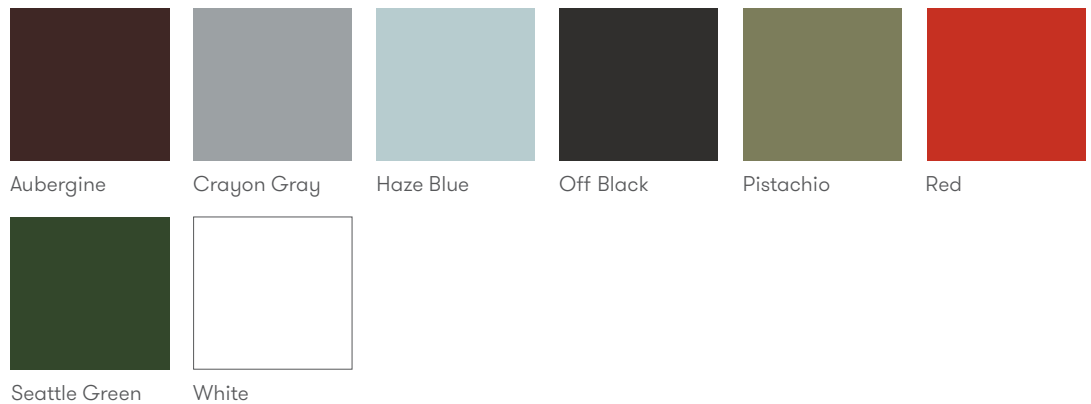

Plastic Finishes

Wood Stains Based on Ash

Color Washes Based on Ash

Metal Leg Finishes

Color images above are for reference only. Please verify with actual color sample.