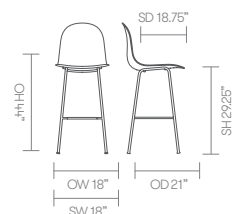

* [Click here to see Kin Plastic & Metal Finishes](#)

Ships Fully Assembled

Fabric Grade	Plastic	C.O.M.		C.O.L.											
		1	2	3	4	5	6	7	8	9	10	11	A	B	
KIN602 • High back stool • 4 leg frame	613	-	-	-	-	-	-	-	-	-	-	-	-	-	-
KIN602U1 • High back stool • 4 leg frame • Upholstered seat pad	-	735 .85 yds	755	769 30 sq ft.	789	808	827	846	884	962	1,052	1,140	884	-	
KIN602U3 • High back stool • 4 leg frame • Upholstered shell	-	856 1.5 yds	876	899 50 sq ft.	927	956	985	1,014	1,071	1,187	1,322	1,455	1,071	-	
KIN603 • High back stool • 4 leg wood frame	941	-	-	-	-	-	-	-	-	-	-	-	-	-	
KIN603U1 • High back stool • 4 leg wood frame • Upholstered seat pad	-	1,063 .85 yds	1,083	1,097 30 sq ft.	1,117	1,136	1,155	1,174	1,212	1,290	1,380	1,468	1,212	-	
KIN603U3 • High back stool • 4 leg wood frame • Upholstered shell	-	1,184 1.5 yds	1,204	1,224 50 sq ft.	1,255	1,284	1,313	1,342	1,399	1,515	1,650	1,783	1,399	-	

A, B = Leather

COM = Customers own Material (yds)

COL = Customers own Leather (sq ft.)

All prices listed in US \$

dimensions — OH - Overall Height OD - Overall Depth OW - Overall Width AH - Arm Height SH - Seat Height SW - Seat Width SD - Seat Depth