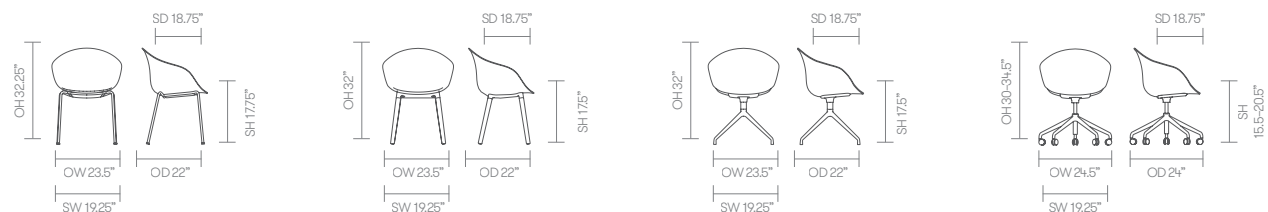

standard & optional features

- Standard feature
- Not available

	KIN302U3 Tub chair on a 4 leg frame Upholstered shell	KIN303U3 Tub chair on wood legs Upholstered shell	KIN304U3 Tub chair on a 4 star swivel base Upholstered shell	KIN305U3 Tub chair on a 5 star swivel base Upholstered shell
Stacks	□	□	□	□
Plastic shell — Color: Off-Black*	□	□	□	□
Upholstered inner shell	□	□	□	□
Upholstered shell	●	●	●	●
Tubular Steel frame finished in Off-Black powder coat*	●	□	□	□
Aluminum leg connector frame finished in Off-Black powder coat*	□	●	□	□
Solid Ash legs with a clear finish*	□	●	□	□
4 star swivel base on glides finished in Off-Black powder coat*	□	□	●	□
5 star swivel base with height adjustment on casters finished in Off-Black powder coat*	□	□	□	●
2" hard wheel casters	□	□	□	●
Self leveling glides	●	●	●	□
Optional features:				
Plastic shell available in White, Crayon Gray, Pistachio, Haze Blue, Aubergine, Seattle Green or Red with complimentary powder coat base or frame	-	-	-	-
Solid Ash legs can be stained or color matched to compliment shell*	-	+ \$70	-	-
4 star auto return base on glides	-	-	+ \$110	-
4 star fixed base on 2" hard wheel casters	-	-	+ \$25	-
Soft wheel casters	-	-	-	+ \$45
Plastic glides with felt	+ \$25	+ \$25	+ \$25	-
Two-tone upholstery (use the price of the highest band of the fabrics selected)	+ \$50	+ \$50	+ \$50	+ \$50

* [Click here to see Kin Plastic & Metal Finishes](#)

* [Click here to see Kin Wood Finishes](#)

Ships Fully Assembled

dimensions — OH - Overall Height OD - Overall Depth OW - Overall Width AH - Arm Height SH - Seat Height SW - Seat Width SD - Seat Depth