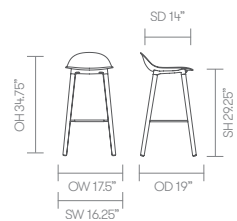

* [Click here to see Kin Metal Finishes](#)

* [Click here to see Kin Wood Finishes](#)

Ships Fully Assembled

Fabric Grade	Plastic	C.O.M.			C.O.L.								A	B	
		1	2	3	4	5	6	7	8	9	10	11			
KIN502 • Low back stool • 4 leg frame	553	-	-	-	-	-	-	-	-	-	-	-	-	-	-
KIN502U1 • Low back stool • 4 leg frame • Upholstered seat pad	-	680 .85 yds	693	708 30 sq ft.	727	748	767	786	824	901	992	1,080	824	-	
KIN502U3 • Low back stool • 4 leg frame • Upholstered shell	-	794 1.25 yds	815	839 45 sq ft.	866	895	925	953	1,011	1,125	1,260	1,395	1,011	-	
KIN503 • Low back stool • Wood legs	820	-	-	-	-	-	-	-	-	-	-	-	-	-	
KIN503U1 • Low back stool • Wood legs • Upholstered seat pad	-	946 .85 yds	961	976 30 sq ft.	995	1,014	1,034	1,053	1,090	1,169	1,258	1,347	1,053	-	
KIN503U3 • Low back stool • Wood legs • Upholstered shell	-	1,062 1.25 yds	1,082	1,105 45 sq ft.	1,133	1,162	1,191	1,221	1,277	1,393	1,528	1,662	1,221	-	

A, B = Leather

COM = Customers own Material (yds)

COL = Customers own Leather (sq ft.)

All prices listed in US \$

dimensions — OH - Overall Height OD - Overall Depth OW - Overall Width AH - Arm Height SH - Seat Height SW - Seat Width SD - Seat Depth