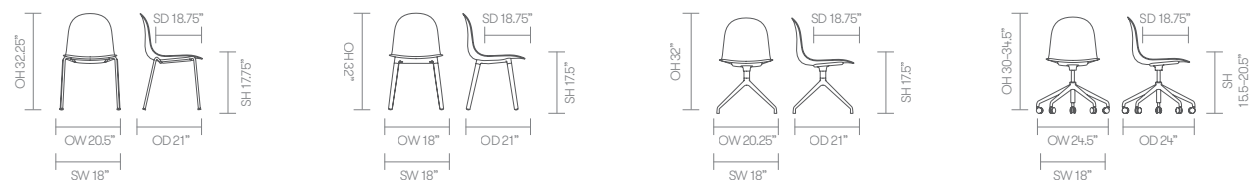

Fabric Grade	Plastic	C.O.M.			C.O.L.								A	B		
		1	2	3	4	5	6	7	8	9	10	11				
KIN102 • Side chair • 4 leg frame	462	-	-	-	-	-	-	-	-	-	-	-	-	-	-	-
KIN103 • Side chair • Wood legs	583	-	-	-	-	-	-	-	-	-	-	-	-	-	-	-
KIN104 • Side chair • 4 star swivel base	717	-	-	-	-	-	-	-	-	-	-	-	-	-	-	-
KIN105 • Side chair • 5 star swivel base • Height adjustable	717	-	-	-	-	-	-	-	-	-	-	-	-	-	-	-
KIN102U1 • Side chair • 4 leg frame • Upholstered seat pad	-	595	607	623	641	660	680	699	738	814	904	994	738	-	-	-
KIN103U1 • Side chair • Wood legs • Upholstered seat pad	-	716	729	744	763	782	801	820	859	935	1,026	1,115	859	-	-	-
KIN104U1 • Side chair • 4 star swivel base • Upholstered seat pad	-	849	862	878	896	915	934	953	993	1,069	1,158	1,248	993	-	-	-
KIN105U1 • Side chair • 5 star swivel base • Height adjustable • Upholstered seat pad	-	849	862	878	896	915	934	953	993	1,069	1,158	1,248	993	-	-	-

* [Click here to see Kin Plastic & Metal Finishes](#)

* [Click here to see Kin Wood Finishes](#)

Ships Fully Assembled

dimensions — OH - Overall Height OD - Overall Depth OW - Overall Width AH - Arm Height SH - Seat Height SW - Seat Width SD - Seat Depth