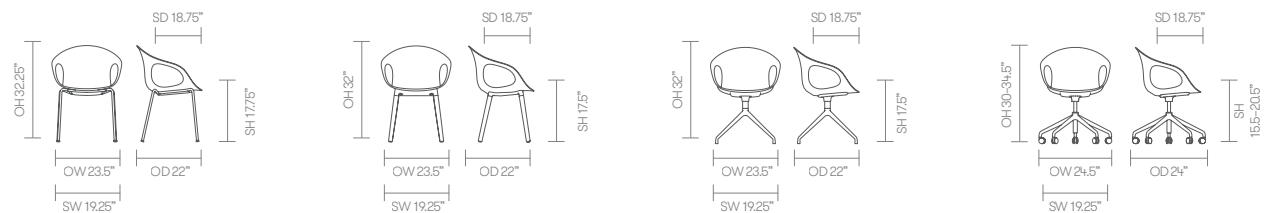

Fabric Grade	Plastic	C.O.M.			C.O.L.								A	B		
		1	2	3	4	5	6	7	8	9	10	11				
KIN102 • Side chair • 4 leg frame	462	-	-	-	-	-	-	-	-	-	-	-	-	-	-	-
KIN103 • Side chair • Wood legs	583	-	-	-	-	-	-	-	-	-	-	-	-	-	-	-
KIN104 • Side chair • 4 star swivel base	717	-	-	-	-	-	-	-	-	-	-	-	-	-	-	-
KIN105 • Side chair • 5 star swivel base • Height adjustable	717	-	-	-	-	-	-	-	-	-	-	-	-	-	-	-
KIN102U1 • Side chair • 4 leg frame • Upholstered seat pad	-	595	607	623	641	660	680	699	738	814	904	994	738	-	-	-
KIN103U1 • Side chair • Wood legs • Upholstered seat pad	-	716	729	744	763	782	801	820	859	935	1,026	1,115	859	-	-	-
KIN104U1 • Side chair • 4 star swivel base • Upholstered seat pad	-	849	862	878	896	915	934	953	993	1,069	1,158	1,248	993	-	-	-
KIN105U1 • Side chair • 5 star swivel base • Height adjustable • Upholstered seat pad	-	849	862	878	896	915	934	953	993	1,069	1,158	1,248	993	-	-	-

Fabric Grade	Plastic	C.O.M.		C.O.L.								A	B	
		1	2	3	4	5	6	7	8	9	10			11
KIN102U3 • Side chair • 4 leg frame • Upholstered shell	-	825	853	883	922	960	998	1,036	1,114	1,267	1,446	1,626	1,114	-
		1.5 yds		50 sq ft.										
KIN103U3 • Side chair • Wood legs • Upholstered shell	-	946	974	1,004	1,043	1,081	1,119	1,157	1,235	1,388	1,567	1,747	1,235	-
		1.5 yds		50 sq ft.										
KIN104U3 • Side chair • 4 star swivel base • Upholstered shell	-	1,080	1,107	1,138	1,176	1,214	1,254	1,291	1,368	1,521	1,701	1,881	1,368	-
		1.5 yds		50 sq ft.										
KIN105U3 • Side chair • 5 star swivel base • Height adjustable • Upholstered shell	-	1,080	1,107	1,138	1,176	1,214	1,254	1,291	1,368	1,521	1,701	1,881	1,368	-
		1.5 yds		50 sq ft.										

* Click here to see Kin Plastic & Metal Finishes

* Click here to see Kin Wood Finishes

Ships Fully Assembled

dimensions — OH - Overall Height OD - Overall Depth OW - Overall Width AH - Arm Height SH - Seat Height SW - Seat Width SD - Seat Depth