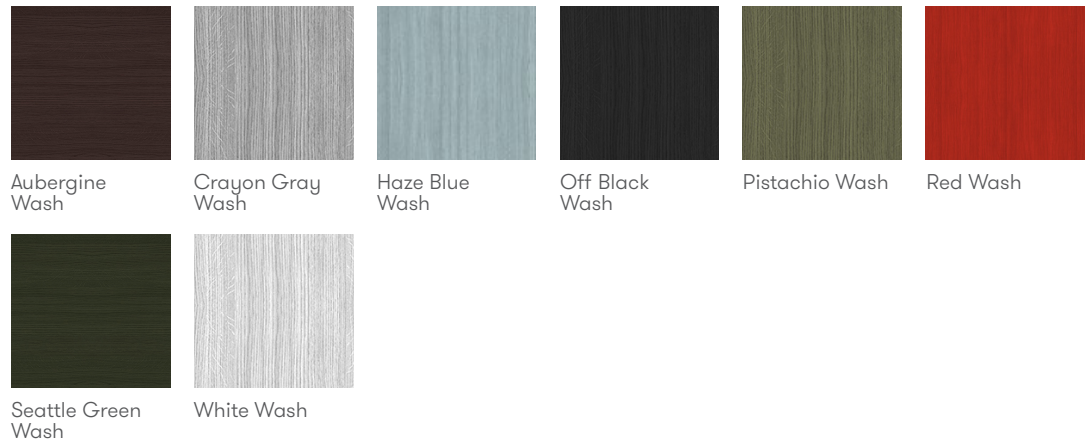

Optional features:

Counter height stool option, seat height 24.5" (add CH to product code)	+ \$0	+ \$0	+ \$0
Plastic shell available in White, Crayon Gray, Pistachio, Haze Blue, Aubergine, Seattle Green or Red with complimentary powder coat frame*	+ \$0	+ \$0	+ \$0
Plastic glides with felt	+ \$25	+ \$25	+ \$25
Two-tone upholstery (use the price of the highest band of the fabrics selected)	-	-	+ \$50

Plastic Finishes

Wood Stains Based on Ash

Color Washes Based on Ash

Metal Leg Finishes

Color images above are for reference only. Please verify with actual color sample.