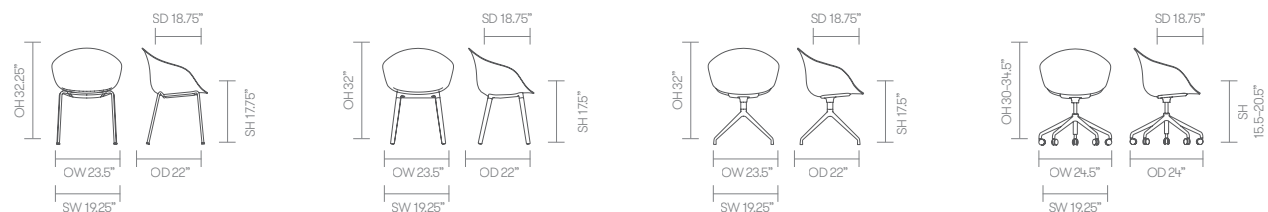

standard & optional features

- Standard feature
- Not available

	KIN302	KIN303	KIN304	KIN305	KIN302U1	KIN303U1	KIN304U1	KIN305U1
	Tub chair on a 4 leg frame	Tub chair on wood legs	Tub chair on a 4 star swivel base	Tub chair on a 5 star swivel base	Tub chair on a 4 leg frame Upholstered seat pad	Tub chair on wood legs Upholstered seat pad	Tub chair on a 4 star swivel base Upholstered seat pad	Tub chair on a 5 star swivel base Upholstered seat pad
Stacks	□	□	□	□	□	□	□	□
Plastic shell — Color: Off-Black*	●	●	●	●	●	●	●	●
Upholstered seat pad	□	□	□	□	●	●	●	●
Tubular Steel frame finished in Off-Black powder coat*	●	□	□	□	●	□	□	□
Aluminum leg connector frame finished in Off-Black powder coat*	□	●	□	□	□	●	□	□
Solid Ash legs with a clear finish*	□	●	□	□	□	●	□	□
4 star swivel base on glides finished in Off-Black powder coat*	□	□	●	□	□	□	●	□
5 star swivel base with height adjustment on casters finished in Off-Black powder coat*	□	□	□	●	□	□	□	●
2" hard wheel casters	□	□	□	●	□	□	□	●
Self leveling glides	●	●	●	□	●	●	●	□
Optional features:								
Plastic shell available in White, Crayon Gray, Pistachio, Haze Blue, Aubergine, Seattle Green or Red with complimentary powder coat base or frame	+ \$0	+ \$0	+ \$0	+ \$0	+ \$0	+ \$0	+ \$0	+ \$0
Solid Ash legs can be stained or color matched to compliment shell*	-	+ \$70	-	-	-	+ \$70	-	-
4 star auto return base on glides	-	-	+ \$110	-	-	-	+ \$110	-
4 star fixed base on 2" hard wheel casters	-	-	+ \$25	-	-	-	+ \$25	-
Soft wheel casters	-	-	-	+ \$45	-	-	-	+ \$45
Plastic glides with felt	+ \$25	+ \$25	+ \$25	-	+ \$25	+ \$25	+ \$25	-

* Click here to see Kin Plastic & Metal Finishes

* Click here to see Kin Wood Finishes

Ships Fully Assembled

dimensions — OH - Overall Height OD - Overall Depth OW - Overall Width AH - Arm Height SH - Seat Height SW - Seat Width SD - Seat Depth