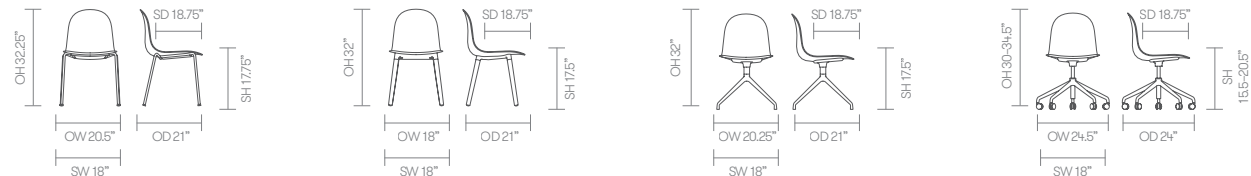

standard & optional features

● Standard feature
 □ Not available

	KIN102	KIN103	KIN104	KIN105	KIN102U1	KIN103U1	KIN104U1	KIN105U1
	Side chair on a 4 leg frame	Side chair on wood legs	Side chair on a 4 star swivel base	Side chair on a 5 star swivel base	Side chair on a 4 leg frame	Side chair on wood legs	Side chair on a 4 star swivel base	Side chair on a 5 star swivel base
					Upholstered seat pad	Upholstered seat pad	Upholstered seat pad	Upholstered seat pad
Stacks	4	□	□	□	4	□	□	□
Plastic shell — Color: Off-Black*	●	●	●	●	●	●	●	●
Upholstered seat pad	□	□	□	□	●	●	●	●
Tubular Steel frame finished in Off-Black powder coat*	●	□	□	□	●	□	□	□
Aluminum leg connector frame finished in Off-Black powder coat*	□	●	□	□	□	●	□	□
Solid Ash legs with a clear finish*	□	●	□	□	□	●	□	□
4 star swivel base on glides finished in Off-Black powder coat*	□	□	●	□	□	□	●	□
5 star swivel base with height adjustment on casters finished in Off Black powder coat*	□	□	□	●	□	□	□	●
2" hard wheel casters	□	□	□	●	□	□	□	●
Self leveling glides	●	●	●	□	●	●	●	□

* Click here to see Kin Plastic & Metal Finishes

* Click here to see Kin Wood Finishes

Ships Fully Assembled

dimensions — OH - Overall Height OD - Overall Depth OW - Overall Width AH - Arm Height SH - Seat Height SW - Seat Width SD - Seat Depth