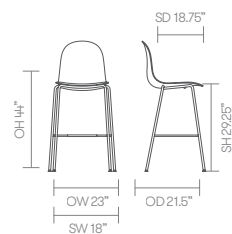

Optional features:

Counter height stool option, seat height 24.5" (add CH to product code)	+ \$0	+ \$0	+ \$0
Plastic shell available in White, Crayon Gray, Pistachio, Haze Blue, Aubergine, Seattle Green or Red with complimentary powder coat frame*	+ \$0	+ \$0	+ \$0
Plastic glides with felt	+ \$25	+ \$25	+ \$25
Two-tone upholstery (use the price of the highest band of the fabrics selected)	-	-	+ \$50

* [Click here to see Kin Plastic & Metal Finishes](#)

Ships Fully Assembled

Fabric Grade	Plastic	C.O.M.		C.O.L.								A	B	
		1	2	3	4	5	6	7	8	9	10			11
KIN606 • High back stool • Stacking 4 leg frame	613	-	-	-	-	-	-	-	-	-	-	-	-	-
KIN606U1 • High back stool • Stacking 4 leg frame • Upholstered seat pad	-	735 .85 yds	755	769 30 sq ft.	789	808	827	846	884	962	1,052	1,140	884	-
KIN606U3 • High back stool • Stacking 4 leg frame • Upholstered shell	-	856 1.5 yds	876	899 50 sq ft.	927	956	985	1,014	1,071	1,187	1,322	1,455	1,071	-

A, B = Leather

COM = Customers own Material (yds)

COL = Customers own Leather (sq ft.)

All prices listed in US \$

dimensions — OH - Overall Height OD - Overall Depth OW - Overall Width AH - Arm Height SH - Seat Height SW - Seat Width SD - Seat Depth