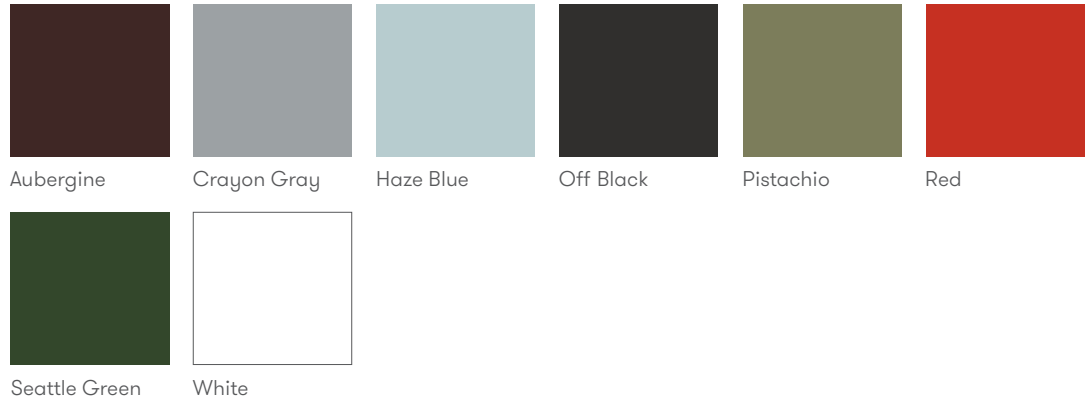

Plastic Finishes

Wood Stains Based on Ash

Color Washes Based on Ash

Metal Leg Finishes

Color images above are for reference only. Please verify with actual color sample.