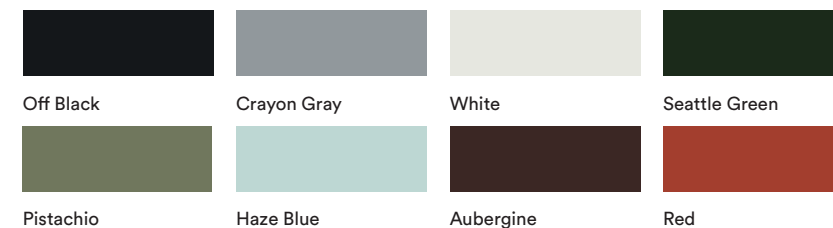

Finishes

Frame and Shell Finishes

Wood Finish

Over 60 fabric choices available
See pages 84 – 91 for full offering