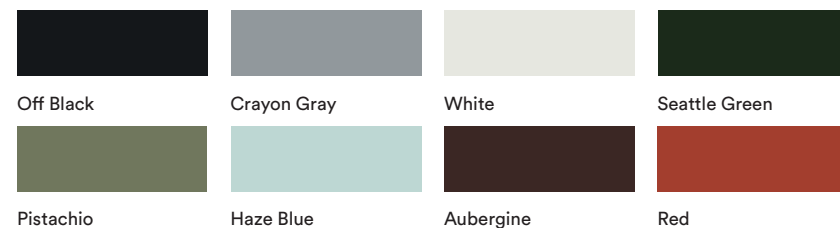

Kin Chairs

List Price:
$534.00

Dimensions:
SH: 17.75"
SW: 19.25"
SD: 18.75"
OH: 32.25"
OW: 23.5"
OD: 22"

Features:
– Tubular steel frame finished to match shell color
– Plastic glides
– Stacks up to 4 high
– Plastic Shell color

Maximum Order Quantity: 50

List Price:
$661.00

Dimensions:
SH: 17.5"
SW: 19.25"
SD: 18.75"
OH: 32"
OW: 23.5"
OD: 22"

Features:
– Aluminum leg connector frame finished to match shell color
– Solid Ash legs with a clear finish
– Plastic glides
– Plastic Shell color

Maximum Order Quantity: 50

List Price:
$801.00

Dimensions:
SH: 15.5" - 20.5"
SW: 19.25"
SD: 18.75"
OH: 30" - 34.5"
OW: 24.5"
OD: 24.5"

Features:
– 5 star swivel base with height adjustment on casters finished to match shell color
– 2" hard wheel casters
– Plastic Shell color

Maximum Order Quantity: 50

Finishes

Frame and Shell Finishes

Wood Finish

Kin Chairs

Grade 2 List Price: $679.00	Grade 5 List Price: $737.00

Grade 4 List Price: $715.00	Grade 6 List Price: $757.00

Dimensions:
SH: 17.75"
SW: 19.25"
SD: 18.75"
OH: 32.25"
OW: 23.5"
OD: 22"

Features:
– Upholstered seat pad
– Tubular steel frame finished to match shell color
– Plastic glides
– Stacks up to 4 high
– Plastic Shell color

Maximum Order Quantity: 50

Grade 2 List Price: $805.00	Grade 5 List Price: $864.00

Grade 4 List Price: $843.00	Grade 6 List Price: $884.00

Dimensions:
SH: 17.5"
SW: 19.25"
SD: 18.75"
OH: 32"
OW: 23.5"
OD: 22"

Features:
– Upholstered seat pad
– Aluminum leg connector frame finished to match shell color
– Solid ash legs with a clear finish
– Plastic glides
– Plastic Shell color

Maximum Order Quantity: 50

Grade 2 List Price: $945.00	Grade 5 List Price: $1004.00

Grade 4 List Price: $982.00	Grade 6 List Price: $1024.00

Dimensions:
SH: 15.5" - 20.5"
SW: 19.25"
SD: 18.75"
OH: 30" - 34.5"
OW: 24.5"
OD: 24.5"

Features:
– Upholstered seat pad.
– 5 star swivel base with height adjustment on casters finished to match shell color
– 2" hard wheel casters
– Plastic Shell color

Maximum Order Quantity: 50