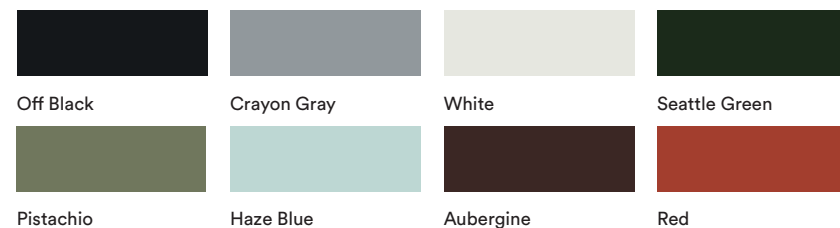

Finishes

Frame and Shell Finishes

Wood Finish

Over 60 fabric choices available
See pages 84 - 91 for full offering