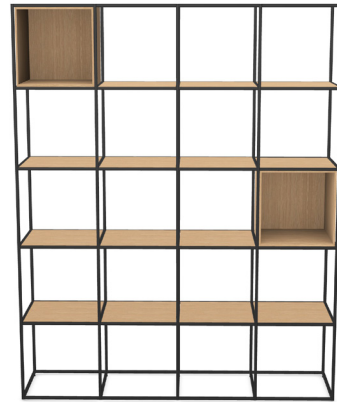

# Crate Divide KD

**CONFIGURATION 5**  
**QS25-CRTCF5**  
 4x4 with Closed Boxes and Shelves

Strata Oak  
 Unit Cost:  
 \$6,358.00

Premium Black  
 Unit Cost:  
 \$6,429.00

Dimensions:  
 OH: 70.5"  
 OW: 70.25"  
 OD: 18"