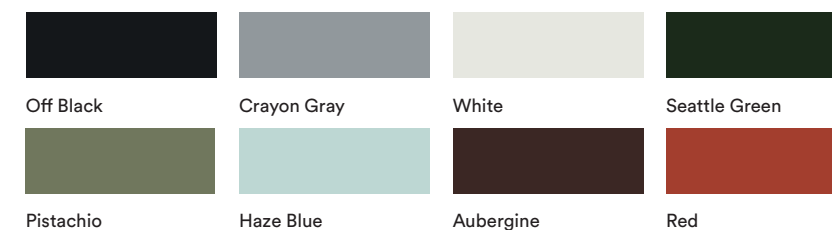

Finishes

Frame and Shell Finishes