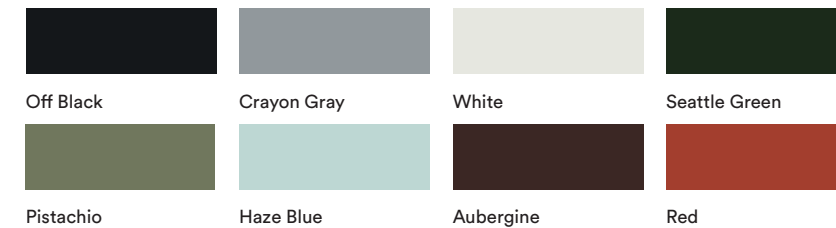

Finishes

Frame and Shell Finishes