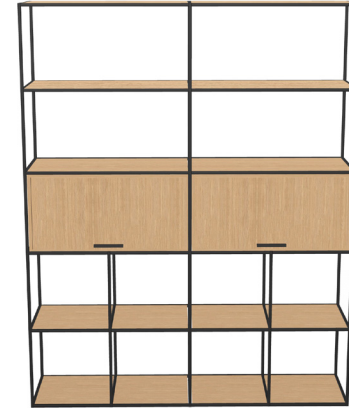

# Crate Divide KD

**CONFIGURATION 7**  
**QS25-CRTCF7**  
 4x5 with Shelves and Flipper Boxes

Strata Oak  
 Unit Cost:  
 \$7,189.00

Premium Black  
 Unit Cost:  
 \$7,281.00

Dimensions:  
 OH: 88"  
 OW: 70.25"  
 OD: 18"