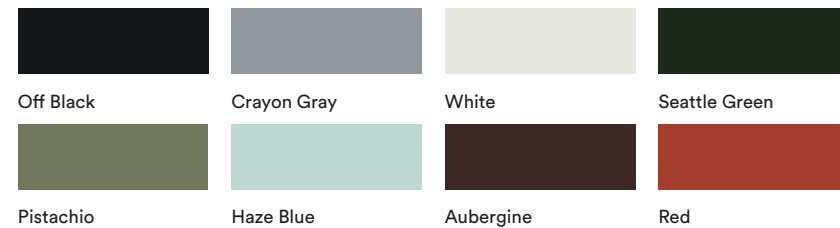

Finishes

Frame and Shell Finishes