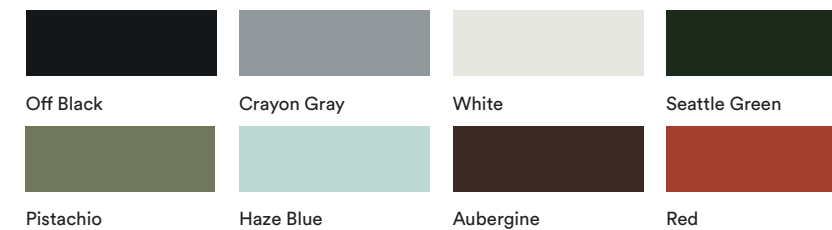

Finishes

Frame and Shell Finishes

Wood Finish

Over 60 fabric choices available
See pages 84 – 91 for full offering