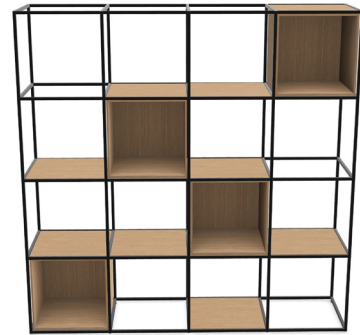

# Crate Divide KD

**CONFIGURATION 5**  
**QS25-CRTCF5**  
 4x4 with Closed Boxes and Shelves

Strata Oak  
 Unit Cost:  
 \$6,358.00

Premium Black  
 Unit Cost:  
 \$6,429.00

Dimensions:  
 OH: 70.5"  
 OW: 70.25"  
 OD: 18"