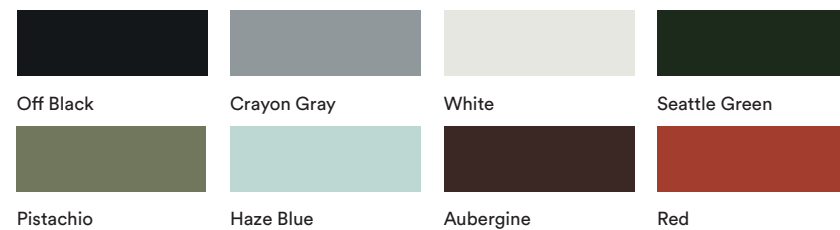

Kin Chairs

List Price:
$483.00

Dimensions:
SH: 17.75"
SW: 18"
SD: 18.75"
OH: 32.25"
OW: 20.5"
OD: 21"

Features:
– Tubular steel frame finished to match shell color
– Plastic glides
– Stacks up to 4 high
– Plastic Shell color

Maximum Order Quantity: 50

List Price:
$610.00

Dimensions:
SH: 17.5"
SW: 18"
SD: 18.75"
OH: 32"
OW: 18"
OD: 21"

Features:
– Aluminum leg connector frame finished to match shell color
– Solid Ash legs with a clear finish
– Plastic glides
– Plastic Shell color

Maximum Order Quantity: 50

List Price:
$750.00

Dimensions:
SH: 15.5" - 20.5"
SW: 18"
SD: 18.75"
OH: 30" - 34.5"
OW: 24.5"
OD: 24"

Features:
– 5 star swivel base with height adjustment on casters finished to match shell color.
– 2" hard wheel casters.
– Plastic Shell color

Maximum Order Quantity: 50

Finishes

Frame and Shell Finishes

Wood Finish

Kin Chairs

Grade 2
List Price:
$635.00

Grade 5
List Price:
$690.00

Grade 4
List Price:
$670.00

Grade 6
List Price:
$711.00

Dimensions:
SH: 18.25"
SW: 18"
SD: 18.75"
OH: 32.25"
OW: 20.5"
OD: 21"

Features:
– Upholstered seat pad
– Tubular steel frame finished to match shell color
– Plastic glides
– Stacks up to 4 high

Maximum Order Quantity: 50

Grade 2
List Price:
$762.00

Grade 5
List Price:
$818.00

Grade 4
List Price:
$798.00

Grade 6
List Price:
$838.00

Dimensions:
SH: 18.25"
SW: 18"
SD: 18.75"
OH: 32.25"
OW: 20.5"
OD: 21"

Features:
– Upholstered seat pad
– Aluminum leg connector frame finished in to match shell color
– Solid ash legs with a clear finish
– Plastic glides

Maximum Order Quantity: 50

Grade 2
List Price:
$901.00

Grade 5
List Price:
$957.00

Grade 4
List Price:
$937.00

Grade 6
List Price:
$977.00

Dimensions:
SH: 15.5" - 20.5"
SW: 18"
SD: 18.75"
OH: 30" - 34.5"
OW: 24.5"
OD: 24.5"

Features:
– Upholstered seat pad
– 5 star swivel base with height adjustment on casters finished to match shell color
– 2" hard wheel casters

Maximum Order Quantity: 50