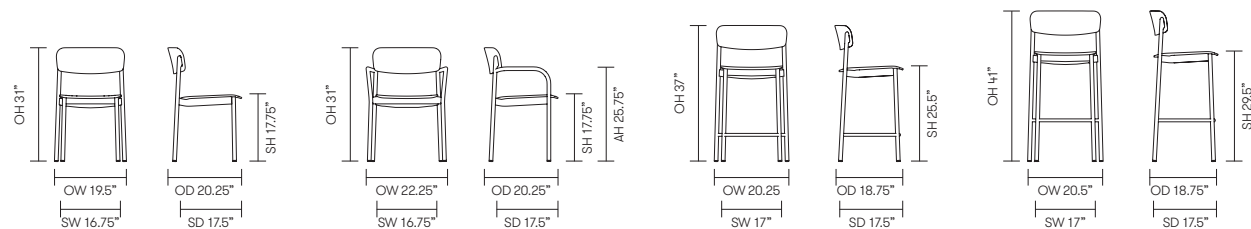

standard & optional features

- Standard feature
- Not available

	ALC102	ALC202	ALC502CH	ALC502	ALC602	ALC702CH	ALC702
	Side Chair	Armchair	Counter Stool with Backrest	Barstool with Backrest	Low Stool without Backrest	Counter Stool without Backrest	Barstool without Backrest
Stacks	4	4	4	4	□	□	□
Weight	17lbs	20lbs	20lbs	21lbs	10lbs	15lbs	16lbs
Oak Veneer seat and backrest finished with a clear water based lacquer*	●	●	●	●	□	□	□
Oak Veneer seat finished with a clear water based lacquer*	□	□	□	□	●	●	●
Steel frame finished in Black gloss powder coat*	●	●	●	●	●	●	●
Plastic stacking buffers	●	●	●	●	□	□	□
Plastic glides	●	●	●	●	●	●	●
Optional features:							
Oak Veneer seat and backrest can be stained in Black, American Cherry, American Walnut, Dark Walnut, Wenge, or White Oak	+ \$55	+ \$55	+ \$55	+ \$55	-	-	-
Oak Veneer seat can be stained in Black, American Cherry, American Walnut, Dark Walnut, Wenge, or White Oak	-	-	-	-	+ \$45	+ \$45	+ \$45
Steel frame available in Aubergine, Olive, Vanilla or Citrine gloss powder coat*	+ \$0	+ \$0	+ \$0	+ \$0	+ \$0	+ \$0	+ \$0
Plastic glides with felt	+ \$25	+ \$25	+ \$25	+ \$25	+ \$25	+ \$25	+ \$25

* Please click here to see Aldo wood finishes
 * Please click here to see Aldo frame finishes

Ships Fully Assembled

ALC102 • Side chair	695	
ALC202 • Armchair	895	
ALC502CH • Counter stool with backrest	930	
ALC502 • Barstool with backrest	930	
ALC602 • Low stool without backrest	545	
ALC702CH • Counter stool without backrest	650	
ALC702 • Barstool without backrest	650	

All prices listed in US \$

dimensions

OH - Overall Height OD - Overall Depth OW - Overall Width AH - Arm Height SH - Seat Height SW - Seat Width SD - Seat Depth

dimensions

OH - Overall Height OD - Overall Depth OW - Overall Width AH - Arm Height SH - Seat Height SW - Seat Width SD - Seat Depth