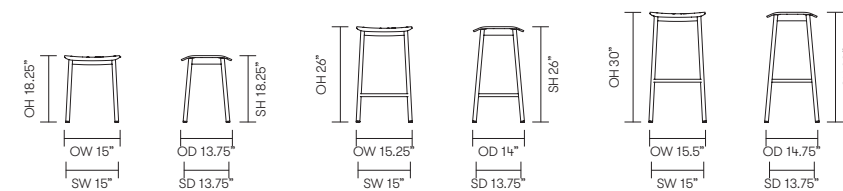

* Please click here to see Aldo wood finishes
 * Please click here to see Aldo frame finishes

Ships Fully Assembled

ALC102 • Side chair	695	
ALC202 • Armchair	895	
ALC502CH • Counter stool with backrest	930	
ALC502 • Barstool with backrest	930	
ALC602 • Low stool without backrest	545	
ALC702CH • Counter stool without backrest	650	
ALC702 • Barstool without backrest	650	

All prices listed in US \$

dimensions

OH - Overall Height OD - Overall Depth OW - Overall Width AH - Arm Height SH - Seat Height SW - Seat Width SD - Seat Depth

dimensions

OH - Overall Height OD - Overall Depth OW - Overall Width AH - Arm Height SH - Seat Height SW - Seat Width SD - Seat Depth