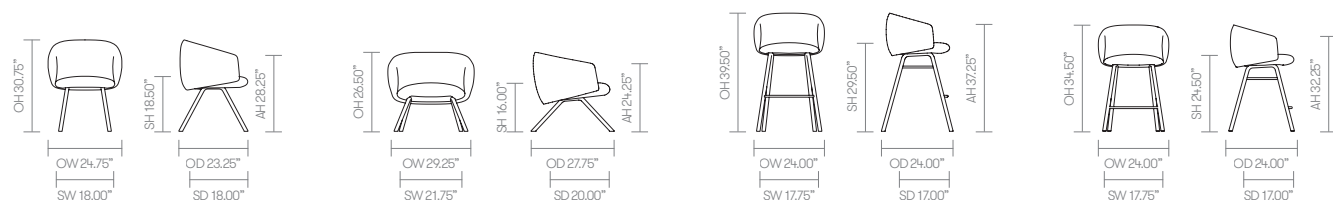

standard & optional features

● Standard feature
 □ Not available

	BST01 Dining Chair	BST03 Lounge Chair	BST05 Bar Stool	BST05CH Bar Stool Counter Height	BST06 Pedestal Stool	BST06CH Pedestal Stool Counter Height
Weight	34lbs	39lbs	31lbs	30lbs	58lbs	59lbs
Molded foam construction	●	●	●	●	●	●
Fully upholstered with perimeter piping	●	●	●	●	●	●
Tubular steel frame finished in New Black powder coat	●	●	●	●	□	□
Fixed height steel swivel pedestal base with auto-return finished in New Black powder coat*	□	□	□	□	●	●
Footrest protector	□	□	●	●	□	□
Plastic glides	●	●	●	●	●	●
Optional features:						
Tubular steel frame available in Soft Gold, Soft Silver, Deep Mulberry, or Dark Bronze*	+ \$0	+ \$0	+ \$0	+ \$0	-	-
Fixed height steel swivel pedestal base with auto-return available in Soft Gold, Soft Silver, Deep Mulberry, or Dark Bronze*	-	-	-	-	+ \$0	+ \$0
Plastic glides with felt	+ \$25	+ \$25	+ \$25	+ \$25	-	-

* Click here to see available finishes

Ships Semi-KD = Knock Down (Needs some assembly)

dimensions – OH - Overall Height OD - Overall Depth OW - Overall Width AH - Arm Height SH - Seat Height SW - Seat Width SD - Seat Depth

Fabric Grade	C.O.M.		C.O.L.										
	1	2	3	4	5	6	7	8	9	10	11	A	B
BST01 • Dining Chair	1,888 2.4 yds	1,934	1,984 51 sq ft.	2,049	2,112	2,176	2,240	2,368	2,624	2,922	3,221	2,368	2,922
BST03 • Lounge Chair	2,379 3 yds	2,476	2,588 60 sq ft.	2,727	2,865	3,004	3,143	3,420	3,975	4,621	5,268	3,420	4,621
BST05 • Bar Stool	2,002 2.3 yds	2,048	2,098 54 sq ft.	2,163	2,226	2,240	2,354	2,482	2,738	3,036	3,335	2,482	3,036
BST05CH • Bar Stool • Counter Height	2,002 2.3 yds	2,048	2,098 54 sq ft.	2,163	2,226	2,240	2,354	2,482	2,738	3,036	3,335	2,482	3,036
BST06 • Pedestal Stool	2,215 2.3 yds	2,259	2,307 54 sq ft.	2,369	2,430	2,491	2,552	2,675	2,920	3,205	3,491	2,675	3,205
BST06CH • Pedestal Stool • Counter Height	2,215 2.3 yds	2,259	2,307 54 sq ft.	2,369	2,430	2,491	2,552	2,675	2,920	3,205	3,491	2,675	3,205