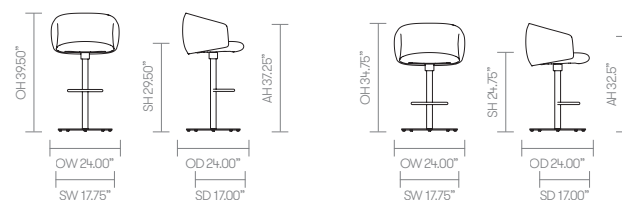

standard & optional features

● Standard feature
 □ Not available

	BST01 Dining Chair	BST03 Lounge Chair	BST05 Bar Stool	BST05CH Bar Stool Counter Height	BST06 Pedestal Stool	BST06CH Pedestal Stool Counter Height
Weight	34lbs	39lbs	31lbs	30lbs	58lbs	59lbs
Molded foam construction	●	●	●	●	●	●
Fully upholstered with perimeter piping	●	●	●	●	●	●
Tubular steel frame finished in New Black powder coat	●	●	●	●	□	□
Fixed height steel swivel pedestal base with auto-return finished in New Black powder coat*	□	□	□	□	●	●
Footrest protector	□	□	●	●	□	□
Plastic glides	●	●	●	●	●	●
Optional features:						
Tubular steel frame available in Soft Gold, Soft Silver, Deep Mulberry, or Dark Bronze*	+ \$0	+ \$0	+ \$0	+ \$0	-	-
Fixed height steel swivel pedestal base with auto-return available in Soft Gold, Soft Silver, Deep Mulberry, or Dark Bronze*	-	-	-	-	+ \$0	+ \$0
Plastic glides with felt	+ \$25	+ \$25	+ \$25	+ \$25	-	-

Fabric Grade	C.O.M.		C.O.L.										
	1	2	3	4	5	6	7	8	9	10	11	A	B
BST01 • Dining Chair	1,888 2.4 yds	1,934	1,984 51 sq ft.	2,049	2,112	2,176	2,240	2,368	2,624	2,922	3,221	2,368	2,922
BST03 • Lounge Chair	2,379 3 yds	2,476	2,588 60 sq ft.	2,727	2,865	3,004	3,143	3,420	3,975	4,621	5,268	3,420	4,621
BST05 • Bar Stool	2,002 2.3 yds	2,048	2,098 54 sq ft.	2,163	2,226	2,240	2,354	2,482	2,738	3,036	3,335	2,482	3,036
BST05CH • Bar Stool • Counter Height	2,002 2.3 yds	2,048	2,098 54 sq ft.	2,163	2,226	2,240	2,354	2,482	2,738	3,036	3,335	2,482	3,036
BST06 • Pedestal Stool	2,215 2.3 yds	2,259	2,307 54 sq ft.	2,369	2,430	2,491	2,552	2,675	2,920	3,205	3,491	2,675	3,205
BST06CH • Pedestal Stool • Counter Height	2,215 2.3 yds	2,259	2,307 54 sq ft.	2,369	2,430	2,491	2,552	2,675	2,920	3,205	3,491	2,675	3,205

A, B = Leather

COM = Customers own Material (yds)

COL = Customers own Leather (sq ft.)

All prices listed in US \$

dimensions – OH - Overall Height OD - Overall Depth OW - Overall Width AH - Arm Height SH - Seat Height SW - Seat Width SD - Seat Depth