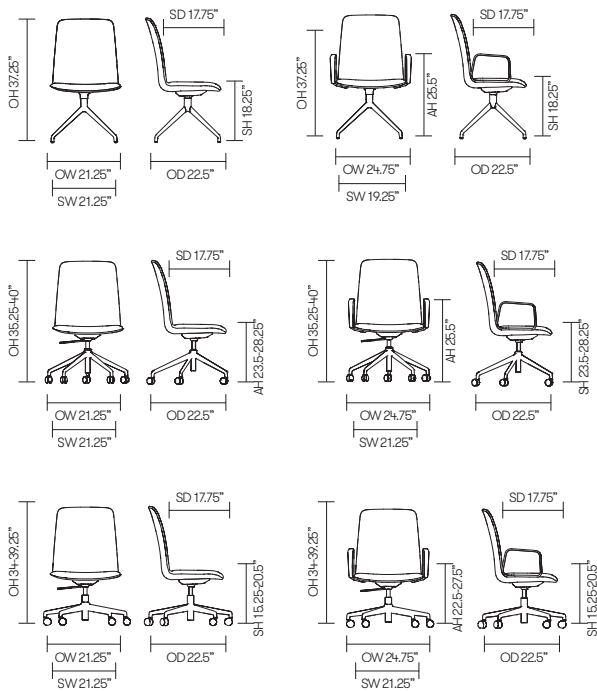

Standard Features

(* - Selected models only)

Fully upholstered shell

Aluminum loop arms*

Four star swivel base on glides*

Five star swivel base with height adjustment tilt mechanism on casters*

Five star swivel base with height adjustment tilt mechanism on casters*

Hard wheel casters

Optional Features

(* - Selected models only)

Auto return base on glides*

Soft wheel casters*

Plastic glides with felt*

Dimensions

Environmental Data

All Environmental Data can be found on product LCA reports. LCA reports can be download from the GroupPortal and Website.