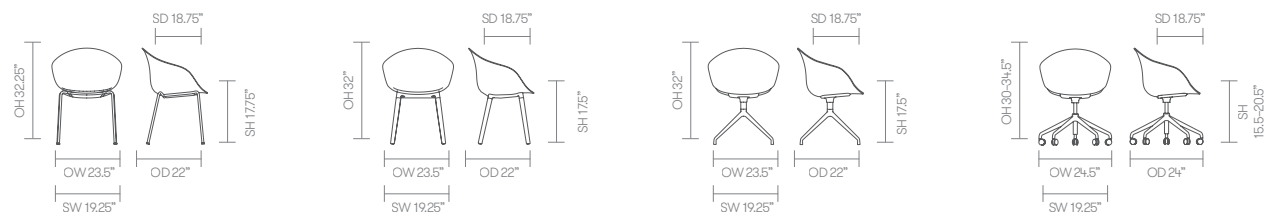

standard & optional features

- Standard feature
- Not available

	KIN302U3 Tub chair on a 4 leg frame Upholstered shell	KIN303U3 Tub chair on wood legs Upholstered shell	KIN304U3 Tub chair on a 4 star swivel base Upholstered shell	KIN305U3 Tub chair on a 5 star swivel base Upholstered shell
Stacks	□	□	□	□
Plastic shell — Color: Off-Black*	□	□	□	□
Upholstered inner shell	□	□	□	□
Upholstered shell	●	●	●	●
Tubular Steel frame finished in Off-Black powder coat*	●	□	□	□
Aluminum leg connector frame finished in Off-Black powder coat*	□	●	□	□
Solid Ash legs with a clear finish*	□	●	□	□
4 star swivel base on glides finished in Off-Black powder coat*	□	□	●	□
5 star swivel base with height adjustment on casters finished in Off-Black powder coat*	□	□	□	●
2" hard wheel casters	□	□	□	●
Plastic glides	●	●	●	□
Optional features:				
Plastic shell available in White, Crayon Gray, Pistachio, Haze Blue, Aubergine, Seattle Green or Red with complimentary powder coat base or frame	-	-	-	-
Solid Ash legs can be stained or color matched to compliment shell*	-	+ \$70	-	-
4 star auto return base on glides	-	-	+ \$110	-
4 star fixed base on 2" hard wheel casters	-	-	+ \$25	-
Soft wheel casters	-	-	-	+ \$45
Plastic glides with felt	+ \$25	+ \$25	+ \$25	-
Two-tone upholstery (use the price of the highest band of the fabrics selected)	+ \$50	+ \$50	+ \$50	+ \$50

* Click here to see Textile Finishes & COM Requirements

* Click here to see Kin Plastic & Metal Finishes

* Click here to see Kin Wood Finishes

Ships Fully Assembled

dimensions — OH - Overall Height OD - Overall Depth OW - Overall Width AH - Arm Height SH - Seat Height SW - Seat Width SD - Seat Depth