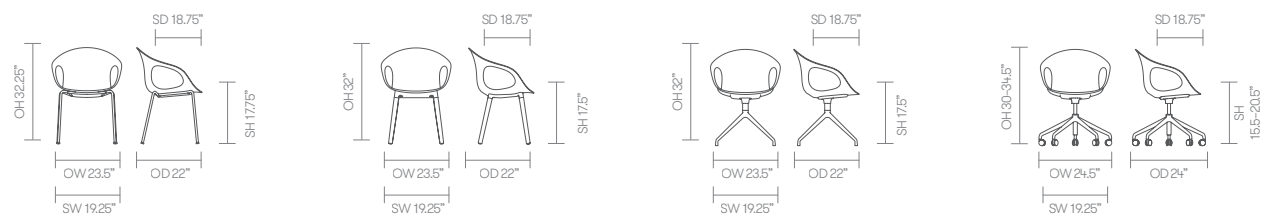

Fabric Grade	Plastic	C.O.M.		C.O.L.								A	B		
		1	2	3	4	5	6	7	8	9	10			11	
KIN102 • Side chair • 4 leg frame	462	-	-	-	-	-	-	-	-	-	-	-	-	-	-
KIN103 • Side chair • Wood legs	583	-	-	-	-	-	-	-	-	-	-	-	-	-	-
KIN104 • Side chair • 4 star swivel base	717	-	-	-	-	-	-	-	-	-	-	-	-	-	-
KIN105 • Side chair • 5 star swivel base • Height adjustable	717	-	-	-	-	-	-	-	-	-	-	-	-	-	-
KIN102U1 • Side chair • 4 leg frame • Upholstered seat pad	-	595 1 yds	607	623 30 sq ft.	641	660	680	699	738	814	904	994	738	-	-
KIN103U1 • Side chair • Wood legs • Upholstered seat pad	-	716 1 yds	729	744 30 sq ft.	763	782	801	820	859	935	1,026	1,115	859	-	-
KIN104U1 • Side chair • 4 star swivel base • Upholstered seat pad	-	849 1 yds	862	878 30 sq ft.	896	915	934	953	993	1,069	1,158	1,248	993	-	-
KIN105U1 • Side chair • 5 star swivel base • Height adjustable • Upholstered seat pad	-	849 1 yds	862	878 30 sq ft.	896	915	934	953	993	1,069	1,158	1,248	993	-	-

Fabric Grade	Plastic	C.O.M.		C.O.L.								A	B		
		1	2	3	4	5	6	7	8	9	10			11	
KIN102U3 • Side chair • 4 leg frame • Upholstered shell	-	825 1.5 yds	853	883 50 sq ft.	922	960	998	1,036	1,114	1,267	1,446	1,626	1,114	-	
KIN103U3 • Side chair • Wood legs • Upholstered shell	-	946 1.5 yds	974	1,004 50 sq ft.	1,043	1,081	1,119	1,157	1,235	1,388	1,567	1,747	1,235	-	
KIN104U3 • Side chair • 4 star swivel base • Upholstered shell	-	1,080 1.5 yds	1,107	1,138 50 sq ft.	1,176	1,214	1,254	1,291	1,368	1,521	1,701	1,881	1,368	-	
KIN105U3 • Side chair • 5 star swivel base • Height adjustable • Upholstered shell	-	1,080 1.5 yds	1,107	1,138 50 sq ft.	1,176	1,214	1,254	1,291	1,368	1,521	1,701	1,881	1,368	-	

* Click here to see [Textile Finishes & COM Requirements](#)

* Click here to see [Kin Plastic & Metal Finishes](#)

* Click here to see [Kin Wood Finishes](#)

Ships Fully Assembled

dimensions — OH - Overall Height OD - Overall Depth OW - Overall Width AH - Arm Height SH - Seat Height SW - Seat Width SD - Seat Depth