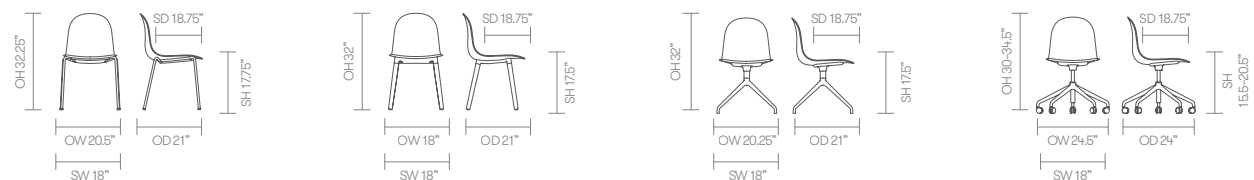

Fabric Grade	Plastic	C.O.M.		C.O.L.								A	B		
		1	2	3	4	5	6	7	8	9	10			11	
KIN102 • Side chair • 4 leg frame	462	-	-	-	-	-	-	-	-	-	-	-	-	-	-
KIN103 • Side chair • Wood legs	583	-	-	-	-	-	-	-	-	-	-	-	-	-	-
KIN104 • Side chair • 4 star swivel base	717	-	-	-	-	-	-	-	-	-	-	-	-	-	-
KIN105 • Side chair • 5 star swivel base • Height adjustable	717	-	-	-	-	-	-	-	-	-	-	-	-	-	-
KIN102U1 • Side chair • 4 leg frame • Upholstered seat pad	-	595 1 yds	607	623 30 sq ft.	641	660	680	699	738	814	904	994	738	-	-
KIN103U1 • Side chair • Wood legs • Upholstered seat pad	-	716 1 yds	729	744 30 sq ft.	763	782	801	820	859	935	1,026	1,115	859	-	-
KIN104U1 • Side chair • 4 star swivel base • Upholstered seat pad	-	849 1 yds	862	878 30 sq ft.	896	915	934	953	993	1,069	1,158	1,248	993	-	-
KIN105U1 • Side chair • 5 star swivel base • Height adjustable • Upholstered seat pad	-	849 1 yds	862	878 30 sq ft.	896	915	934	953	993	1,069	1,158	1,248	993	-	-

* Click here to see Textile Finishes & COM Requirements

* Click here to see Kin Plastic & Metal Finishes

* Click here to see Kin Wood Finishes

Ships Fully Assembled

dimensions — OH - Overall Height OD - Overall Depth OW - Overall Width AH - Arm Height SH - Seat Height SW - Seat Width SD - Seat Depth

Fabric Grade	Plastic	C.O.M.		C.O.L.								A	B		
		1	2	3	4	5	6	7	8	9	10			11	
KIN102U3 • Side chair • 4 leg frame • Upholstered shell	-	825 1.5 yds	853	883 50 sq ft.	922	960	998	1,036	1,114	1,267	1,446	1,626	1,114	-	
KIN103U3 • Side chair • Wood legs • Upholstered shell	-	946 1.5 yds	974	1,004 50 sq ft.	1,043	1,081	1,119	1,157	1,235	1,388	1,567	1,747	1,235	-	
KIN104U3 • Side chair • 4 star swivel base • Upholstered shell	-	1,080 1.5 yds	1,107	1,138 50 sq ft.	1,176	1,214	1,254	1,291	1,368	1,521	1,701	1,881	1,368	-	
KIN105U3 • Side chair • 5 star swivel base • Height adjustable • Upholstered shell	-	1,080 1.5 yds	1,107	1,138 50 sq ft.	1,176	1,214	1,254	1,291	1,368	1,521	1,701	1,881	1,368	-	