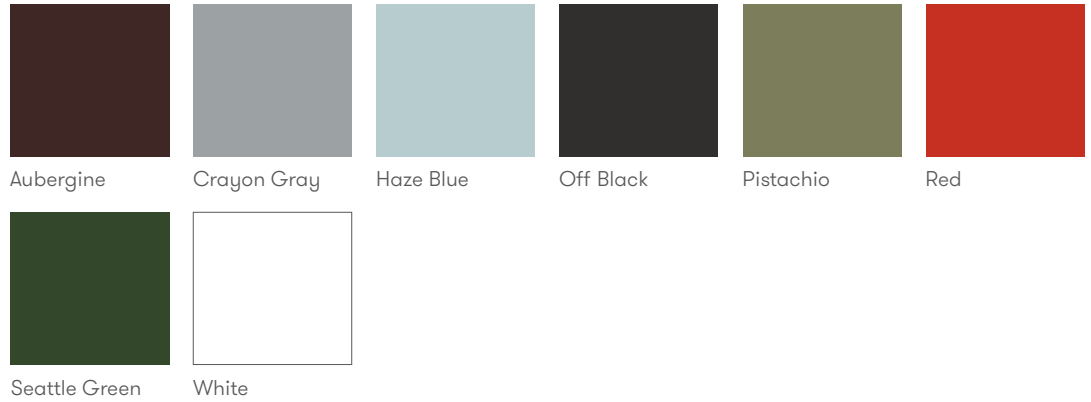

Plastic Finishes

Wood Stains Based on Ash

Color Washes Based on Ash

Metal Leg Finishes

Color images above are for reference only. Please verify with actual color sample.