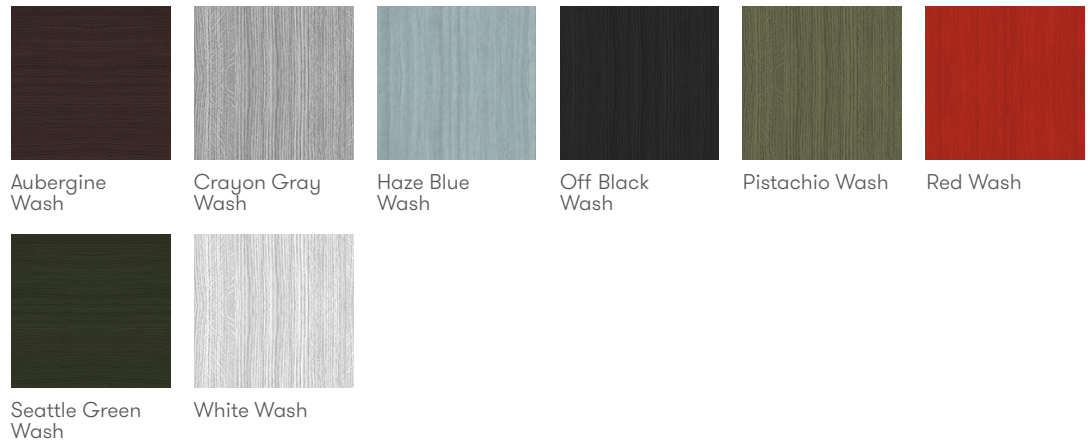

Optional features:

Counter height stool option, seat height 24.5" (add CH to product code)	+ \$0	+ \$0	+ \$0
Plastic shell available in White, Crayon Gray, Pistachio, Haze Blue, Aubergine, Seattle Green or Red with complimentary powder coat frame*	+ \$0	+ \$0	+ \$0
Plastic glides with felt	+ \$25	+ \$25	+ \$25
Two-tone upholstery (use the price of the highest band of the fabrics selected)	-	-	+ \$50

Plastic Finishes

Wood Stains Based on Ash

Color Washes Based on Ash

Metal Leg Finishes

Color images above are for reference only. Please verify with actual color sample.