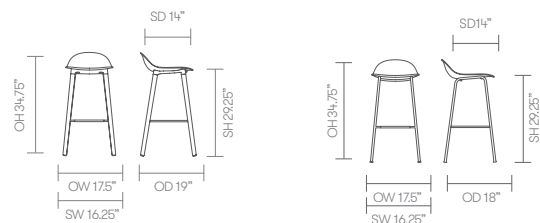

Optional features:

Counter height stool option, seat height 24.5" (add CH to product code)	+ \$0	+ \$0	+ \$0	+ \$0	+ \$0	+ \$0
Plastic shell available in White, Crayon Gray, Pistachio, Haze Blue, Aubergine, Seattle Green or Red with complimentary powder coat frame*	+ \$0	+ \$0	-	+ \$0	+ \$0	-
Solid Ash legs can be stained or color matched to compliment shell*	-	-	-	+ \$80	+ \$80	+ \$80
Plastic glides with felt	+ \$25	+ \$25	+ \$25	+ \$25	+ \$25	+ \$25
Two-tone upholstery (use the price of the highest band of the fabrics selected)	-	-	+ \$50	-	-	+ \$50

* Click here to see Textile Finishes & COM Requirements

* Click here to see Kin Metal Finishes

* Click here to see Kin Wood Finishes

Ships Fully Assembled

dimensions — OH - Overall Height OD - Overall Depth OW - Overall Width AH - Arm Height SH - Seat Height SW - Seat Width SD - Seat Depth