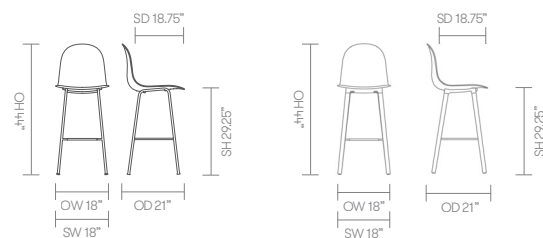

* Click here to see Textile Finishes & COM Requirements

* Click here to see Kin Plastic & Metal Finishes

Ships Fully Assembled

Fabric Grade	Plastic	C.O.M.			C.O.L.								A	B	
		1	2	3	4	5	6	7	8	9	10	11			
KIN602 • High back stool • 4 leg frame	613	-	-	-	-	-	-	-	-	-	-	-	-	-	-
KIN602U1 • High back stool • 4 leg frame • Upholstered seat pad	-	735 1 yds	755	769 30 sq ft.	789	808	827	846	884	962	1,052	1,140	884	-	
KIN602U3 • High back stool • 4 leg frame • Upholstered shell	-	856 1.6 yds	876	899 50 sq ft.	927	956	985	1,014	1,071	1,187	1,322	1,455	1,071	-	
KIN603 • High back stool • 4 leg wood frame	941	-	-	-	-	-	-	-	-	-	-	-	-	-	
KIN603U1 • High back stool • 4 leg wood frame • Upholstered seat pad	-	1,063 1 yds	1,083	1,097 30 sq ft.	1,117	1,136	1,155	1,174	1,212	1,290	1,380	1,468	1,212	-	
KIN603U3 • High back stool • 4 leg wood frame • Upholstered shell	-	1,184 1.6 yds	1,204	1,224 50 sq ft.	1,255	1,284	1,313	1,342	1,399	1,515	1,650	1,783	1,399	-	

A, B = Leather

COM = Customers own Material (yds)

COL = Customers own Leather (sq ft.)

All prices listed in US \$

dimensions — OH - Overall Height OD - Overall Depth OW - Overall Width AH - Arm Height SH - Seat Height SW - Seat Width SD - Seat Depth