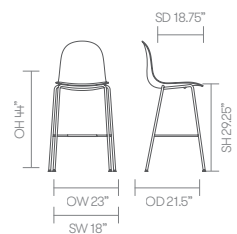

Optional features:

Counter height stool option, seat height 24.5" (add CH to product code)	+ \$0	+ \$0	+ \$0
Plastic shell available in White, Crayon Gray, Pistachio, Haze Blue, Aubergine, Seattle Green or Red with complimentary powder coat frame*	+ \$0	+ \$0	+ \$0
Plastic glides with felt	+ \$25	+ \$25	+ \$25
Two-tone upholstery (use the price of the highest band of the fabrics selected)	-	-	+ \$50

* Click here to see Textile Finishes & COM Requirements

* Click here to see Kin Plastic & Metal Finishes

Ships Fully Assembled

Fabric Grade	Plastic	C.O.M.		C.O.L.								A	B		
		1	2	3	4	5	6	7	8	9	10			11	
KIN606 • High back stool • Stacking 4 leg frame	613	-	-	-	-	-	-	-	-	-	-	-	-	-	-
KIN606U1 • High back stool • Stacking 4 leg frame • Upholstered seat pad	-	735 1 yds	755	769 30 sq ft.	789	808	827	846	884	962	1,052	1,140	884	-	
KIN606U3 • High back stool • Stacking 4 leg frame • Upholstered shell	-	856 1.6 yds	876	899 50 sq ft.	927	956	985	1,014	1,071	1,187	1,322	1,455	1,071	-	

A, B = Leather

COM = Customers own Material (yds)

COL = Customers own Leather (sq ft.)

All prices listed in US \$

dimensions — OH - Overall Height OD - Overall Depth OW - Overall Width AH - Arm Height SH - Seat Height SW - Seat Width SD - Seat Depth