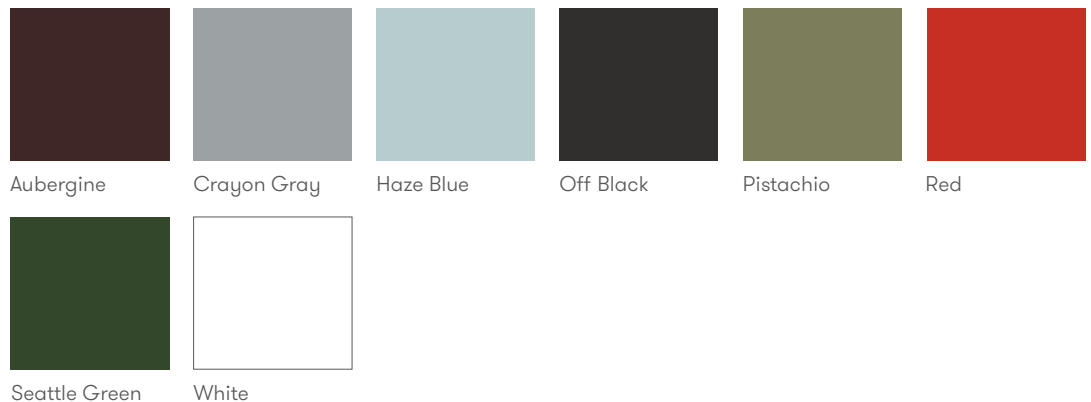

Plastic Finishes

Wood Stains Based on Ash

Color Washes Based on Ash

Metal Leg Finishes

Color images above are for reference only. Please verify with actual color sample.