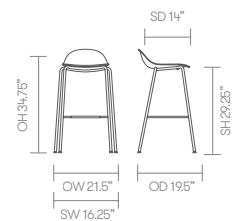

* Click here to see Textile Finishes & COM Requirements

* Click here to see Kin Plastic & Metal Finishes

* Click here to see Kin Wood Finishes

Ships Fully Assembled

dimensions — OH - Overall Height OD - Overall Depth OW - Overall Width AH - Arm Height SH - Seat Height SW - Seat Width SD - Seat Depth

* Click here to see Textile Finishes & COM Requirements

* Click here to see Kin Metal Finishes

* Click here to see Kin Wood Finishes

Ships Fully Assembled

Fabric Grade	Plastic	C.O.M.		C.O.L.												
		1	2	3	4	5	6	7	8	9	10	11	A	B		
KIN506 • Low back stool • Stacking 4 leg frame	553	-	-	-	-	-	-	-	-	-	-	-	-	-	-	-
KIN506U1 • Low back stool • Stacking 4 leg frame • Upholstered seat pad	-	680 1 yds	693	708 30 sq ft.	727	748	767	786	824	901	992	1,080	824	-	-	
KIN506U3 • Low back stool • Stacking 4 leg frame • Upholstered shell	-	794 1.1 yds	815	839 45 sq ft.	866	895	925	953	1,011	1,125	1,260	1,395	1,011	-	-	

A, B = Leather

COM = Customers own Material (yds)

COL = Customers own Leather (sq ft.)

All prices listed in US \$

dimensions — OH - Overall Height OD - Overall Depth OW - Overall Width AH - Arm Height SH - Seat Height SW - Seat Width SD - Seat Depth