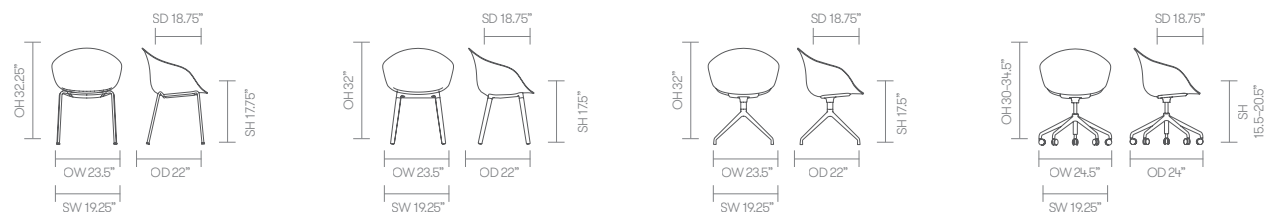

standard & optional features

- Standard feature
- Not available

	KIN302	KIN303	KIN304	KIN305	KIN302U1	KIN303U1	KIN304U1	KIN305U1
	Tub chair on a 4 leg frame	Tub chair on wood legs	Tub chair on a 4 star swivel base	Tub chair on a 5 star swivel base	Tub chair on a 4 leg frame Upholstered seat pad	Tub chair on wood legs Upholstered seat pad	Tub chair on a 4 star swivel base Upholstered seat pad	Tub chair on a 5 star swivel base Upholstered seat pad
Stacks	□	□	□	□	□	□	□	□
Plastic shell — Color: Off-Black*	●	●	●	●	●	●	●	●
Upholstered seat pad	□	□	□	□	●	●	●	●
Tubular Steel frame finished in Off-Black powder coat*	●	□	□	□	●	□	□	□
Aluminum leg connector frame finished in Off-Black powder coat*	□	●	□	□	□	●	□	□
Solid Ash legs with a clear finish*	□	●	□	□	□	●	□	□
4 star swivel base on glides finished in Off-Black powder coat*	□	□	●	□	□	□	●	□
5 star swivel base with height adjustment on casters finished in Off-Black powder coat*	□	□	□	●	□	□	□	●
2" hard wheel casters	□	□	□	●	□	□	□	●
Plastic glides	●	●	●	□	●	●	●	□
Optional features:								
Plastic shell available in White, Crayon Gray, Pistachio, Haze Blue, Aubergine, Seattle Green or Red with complimentary powder coat base or frame	+ \$0	+ \$0	+ \$0	+ \$0	+ \$0	+ \$0	+ \$0	+ \$0
Solid Ash legs can be stained or color matched to compliment shell*	-	+ \$70	-	-	-	+ \$70	-	-
4 star auto return base on glides	-	-	+ \$110	-	-	-	+ \$110	-
4 star fixed base on 2" hard wheel casters	-	-	+ \$25	-	-	-	+ \$25	-
Soft wheel casters	-	-	-	+ \$45	-	-	-	+ \$45
Plastic glides with felt	+ \$25	+ \$25	+ \$25	-	+ \$25	+ \$25	+ \$25	-

* Click here to see Textile Finishes & COM Requirements
 * Click here to see Kin Plastic & Metal Finishes
 * Click here to see Kin Wood Finishes

Ships Fully Assembled

dimensions — OH - Overall Height OD - Overall Depth OW - Overall Width AH - Arm Height SH - Seat Height SW - Seat Width SD - Seat Depth