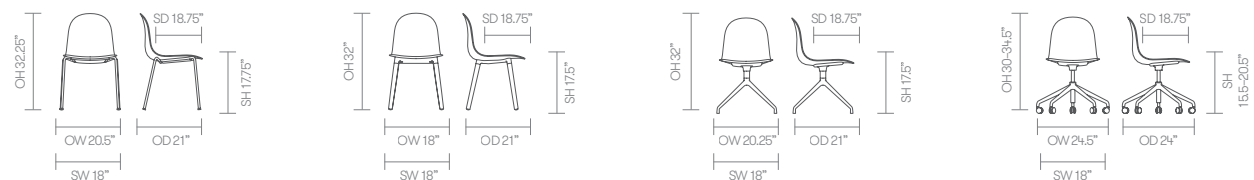

* Click here to see Textile Finishes & COM Requirements

* Click here to see Kin Plastic & Metal Finishes

* Click here to see Kin Wood Finishes

Ships Fully Assembled

dimensions — OH - Overall Height OD - Overall Depth OW - Overall Width AH - Arm Height SH - Seat Height SW - Seat Width SD - Seat Depth

Fabric Grade	Plastic	C.O.M.		C.O.L.								A	B		
		1	2	3	4	5	6	7	8	9	10			11	
KIN102 • Side chair • 4 leg frame	462	-	-	-	-	-	-	-	-	-	-	-	-	-	-
KIN103 • Side chair • Wood legs	583	-	-	-	-	-	-	-	-	-	-	-	-	-	-
KIN104 • Side chair • 4 star swivel base	717	-	-	-	-	-	-	-	-	-	-	-	-	-	-
KIN105 • Side chair • 5 star swivel base • Height adjustable	717	-	-	-	-	-	-	-	-	-	-	-	-	-	-
KIN102U1 • Side chair • 4 leg frame • Upholstered seat pad	-	595 1 yds	607	623 30 sq ft.	641	660	680	699	738	814	904	994	738	-	-
KIN103U1 • Side chair • Wood legs • Upholstered seat pad	-	716 1 yds	729	744 30 sq ft.	763	782	801	820	859	935	1,026	1,115	859	-	-
KIN104U1 • Side chair • 4 star swivel base • Upholstered seat pad	-	849 1 yds	862	878 30 sq ft.	896	915	934	953	993	1,069	1,158	1,248	993	-	-
KIN105U1 • Side chair • 5 star swivel base • Height adjustable • Upholstered seat pad	-	849 1 yds	862	878 30 sq ft.	896	915	934	953	993	1,069	1,158	1,248	993	-	-