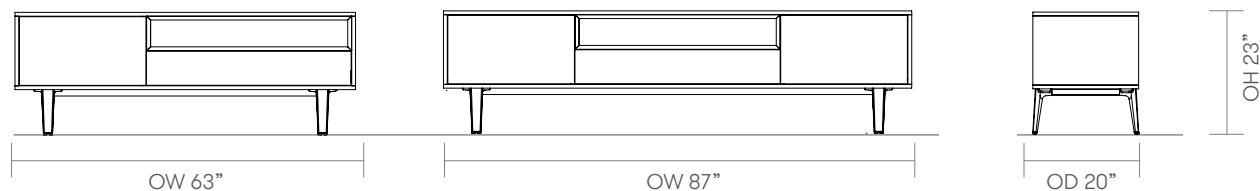

dimensions – OH - Overall Height OD - Overall Depth OW - Overall Width AH - Arm Height SH - Seat Height SW - Seat Width SD - Seat Depth

[Back to index](#)

	TFL Standard	TFL Premium Colors	TFL Premium Wood Grains
MSL63DRDWC 23" h x 63"w 1 Mitred Insert, 1 Single Drawer, 1 Door	3,671	3,782	3,965
MSL872DRDWC 23" h x 87"w 1 Mitred Insert, 1 Single Drawer, 2 Doors	4,378	4,510	4,729

All prices listed in USD $
Ships KD = Knock Down (Assembly Required)

to specify your storage...

1. Check the [Standard Features & Finishes](#) and select the [Model](#) you require
2. Select any [Optional Extras](#) or [Alternative Finishes](#) you require and add on any extra costs as shown per product
3. You now have the total cost and specification for [Your Storage](#)

When ordering please ensure that you send us all this information so we can correctly fulfill your requirements.