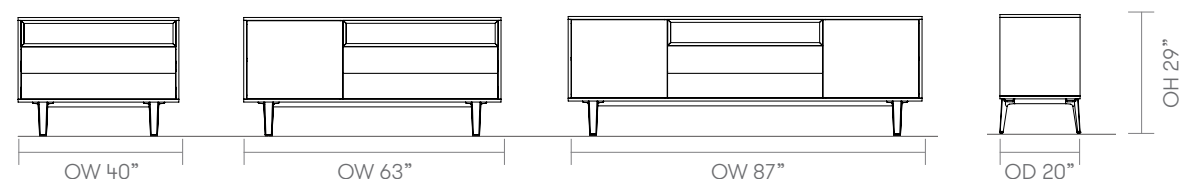

Note 1: For porthole cable management add \$135

All prices listed in USD \$

Ships KD = Knock Down (Assembly Required)

dimensions – OH - Overall Height OD - Overall Depth OW - Overall Width AH - Arm Height SH - Seat Height SW - Seat Width SD - Seat Depth