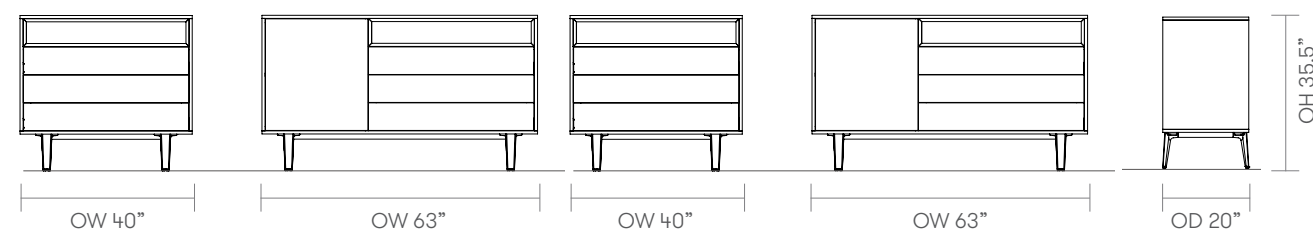

standard & optional features

● Standard feature
□ Not available

	MSH403D-WC 1 Mitred Insert, 3 Single Drawers	MSH402D-WC 1 Mitred Insert, 1 Filing Drawer, 1 Single Drawer	MSH40FD-WC 1 Mitred Insert, 1 Drop Down, 1 Single Drawer	MSH-63DR3DWC 1 Mitred Insert, 3 Single Drawers, 1 Door	MSH-63DR2DWC 1 Mitred Insert, 1 Filing Drawer, 1 Door	MSH-63DRFDWC 1 Mitred Insert, 1 Drop Down, 1 Single Drawer, 1 Door	MSH63DR3D-WCD 1 Mitred Insert, 3 Single Drawers, 1 Door with Fridge & Wine Rack Drawers	MSH63DR2D-WCD 1 Mitred Insert, 1 Single Drawer, 1 Filing Drawer, 1 Door with Fridge & Wine Rack	MSH63DRFD-WCD 1 Mitred Insert, 1 Single Drawer, 1 Drop Down, 1 Door with Fridge & Wine Rack
TFL Carcass/Door/Drawers*	●	●	●	●	●	●	●	●	●
Mitred TFL insert	●	●	●	●	●	●	●	●	●
Push to open/soft close single drawers*	●	●	●	●	●	●	●	●	●
Push to open/soft close filing drawers*	□	●	□	□	●	□	□	●	□
Push to open drop down*	□	□	●	□	□	●	□	□	●
Push to open doors*	□	□	□	●	●	●	●	●	●
Cast aluminum frame*	●	●	●	●	●	●	●	●	●
Plastic glides with leveling adjustment	●	●	●	●	●	●	●	●	●

* [Click here to see available TFL finishes](#)
* [Click here to see available frame finishes](#)

dimensions – OH - Overall Height OD - Overall Depth OW - Overall Width AH - Arm Height SH - Seat Height SW - Seat Width SD - Seat Depth