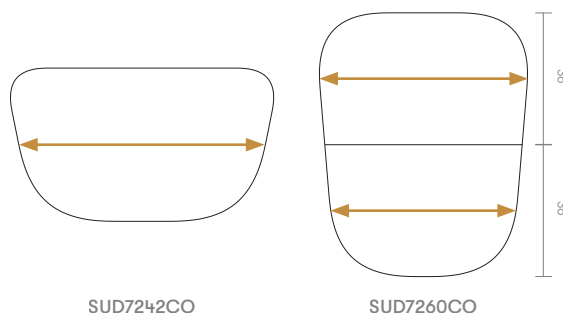

- (* - Selected models only)
- 1" TFL core top
- 1" Laminate faced MDF core top
- 0.75" thick stone top
- Plastic glides with levelling adjustment

Optional Features

- (* - Selected models only)
- Power options available

Dimensions

TFL Table Top Splits & Wood Grain Direction

Laminate Table Top Splits & Wood Grain Direction

Stone Tops

Finish Options

Rotational molded base available finished in a deep textured Black or Ceramic White.