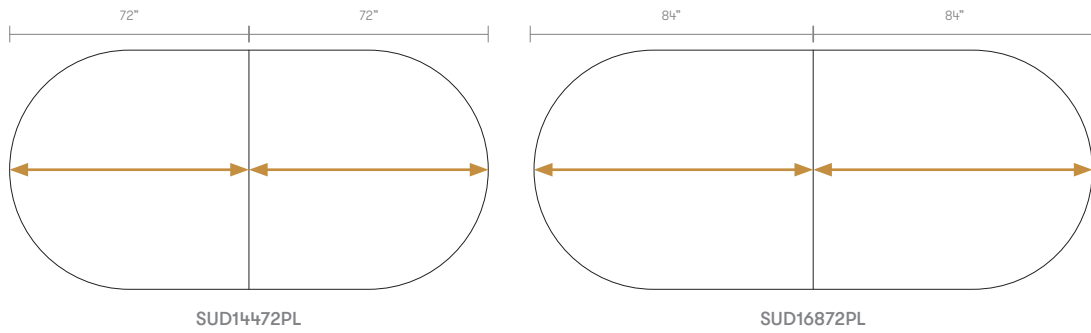

- (* - Selected models only)
- 1" TFL core top
- 1" Laminate faced MDF core top
- 0.75" thick stone top
- Plastic glides with levelling adjustment

Optional Features

- (* - Selected models only)
- Power options available

Dimensions

TFL Table Top Splits & Wood Grain Direction

Laminate Table Top Splits & Wood Grain Direction

Stone Tops

Finish Options

Rotational molded base available finished in a deep textured Black or Ceramic White.