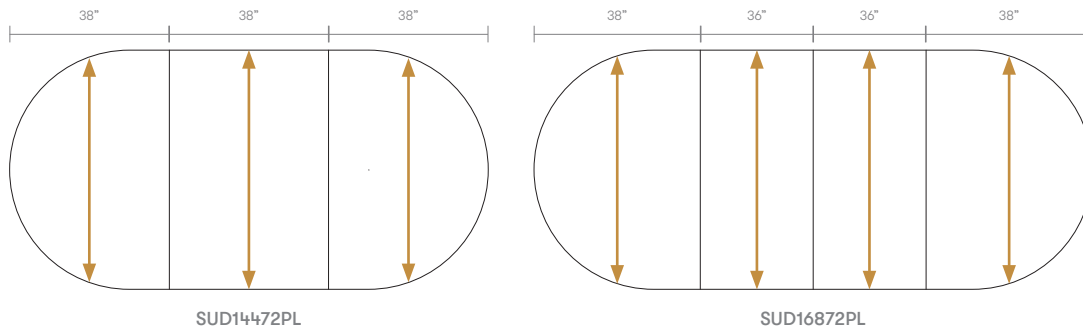

- (* - Selected models only)
- 1" TFL core top
- 1" Laminate faced MDF core top
- 0.75" thick stone top
- Plastic glides with levelling adjustment

Optional Features

- (* - Selected models only)
- Power options available

Dimensions

TFL Table Top Splits & Wood Grain Direction

Laminate Table Top Splits & Wood Grain Direction

Stone Tops

Finish Options

Rotational molded base available finished in a deep textured Black or Ceramic White.