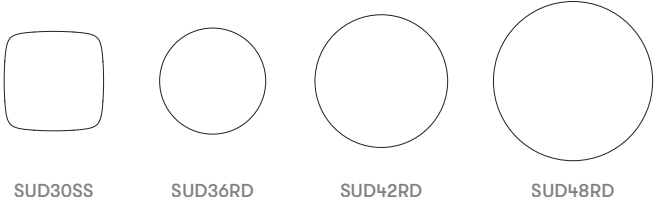

Dimensions

TFL Table Top Splits & Wood Grain Direction

Laminate Table Top Splits & Wood Grain Direction

Stone Tops

Finish Options

Rotational molded base available finished in a deep textured Black or Ceramic White.