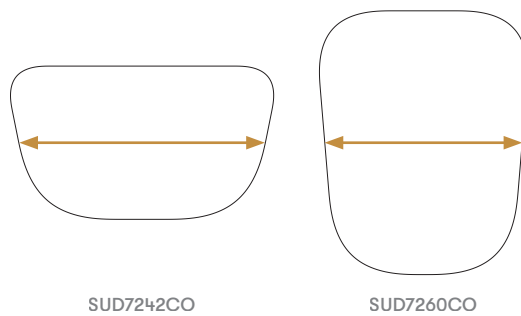

- (* - Selected models only)
- 1" TFL core top
- 1" Laminate faced MDF core top
- 0.75" thick stone top
- Plastic glides with levelling adjustment

Optional Features

- (* - Selected models only)
- Power options available

Dimensions

TFL Table Top Splits & Wood Grain Direction

Laminate Table Top Splits & Wood Grain Direction

Stone Tops

Finish Options

Rotational molded base available finished in a deep textured Black or Ceramic White.