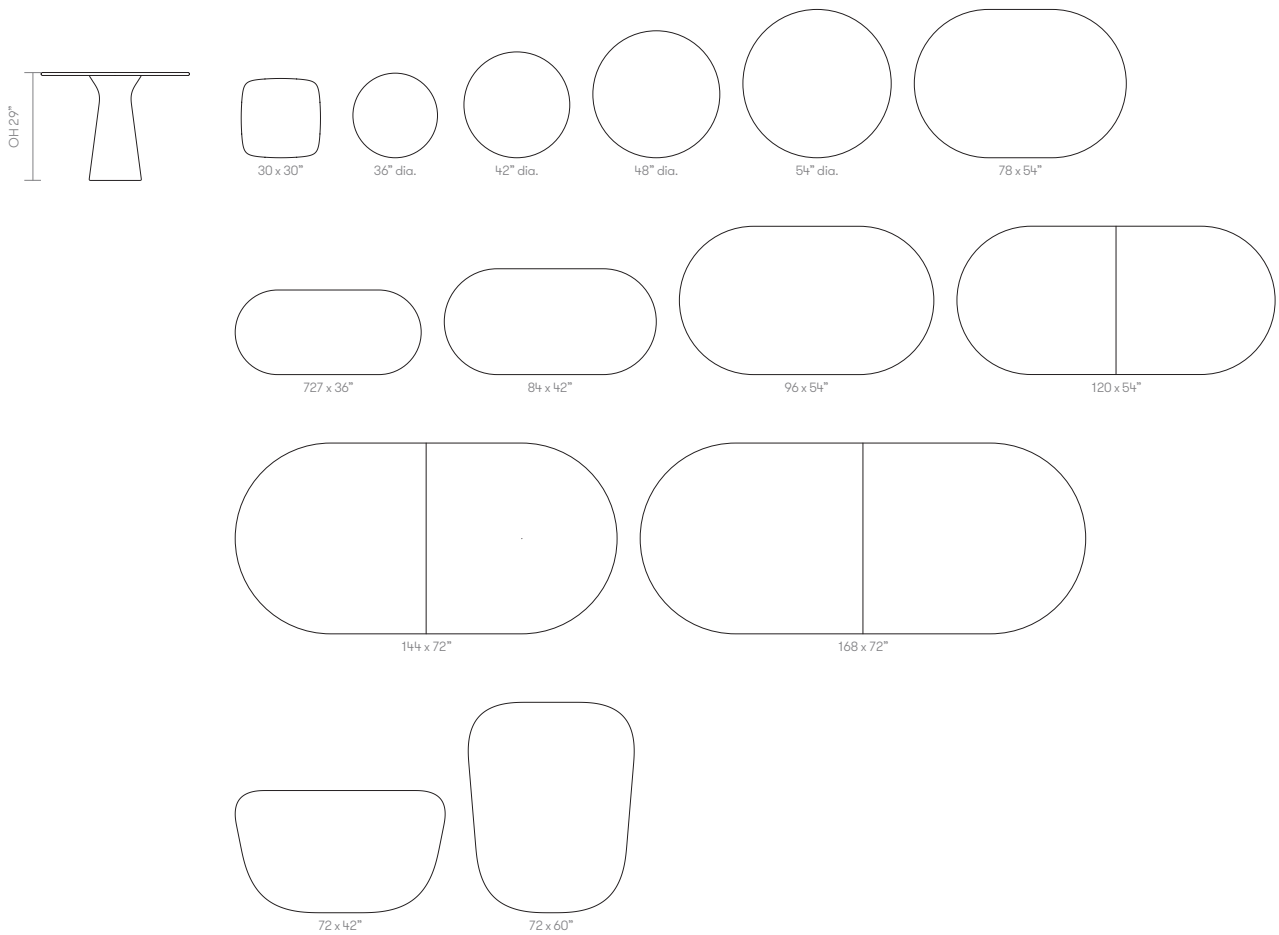

Dimensions

TFL Table Top Splits & Wood Grain Direction

Laminate Table Top Splits & Wood Grain Direction

Stone Tops

Finish Options

Rotational molded base available finished in a deep textured Black or Ceramic White.