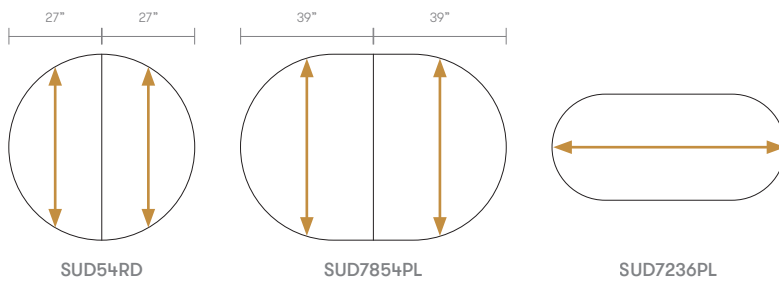

- (* - Selected models only)
- 1" TFL core top
- 1" Laminate faced MDF core top
- 0.75" thick stone top
- Plastic glides with levelling adjustment

Optional Features

- (* - Selected models only)
- Power options available

Dimensions

TFL Table Top Splits & Wood Grain Direction

Laminate Table Top Splits & Wood Grain Direction

Stone Tops

Finish Options

Rotational molded base available finished in a deep textured Black or Ceramic White.