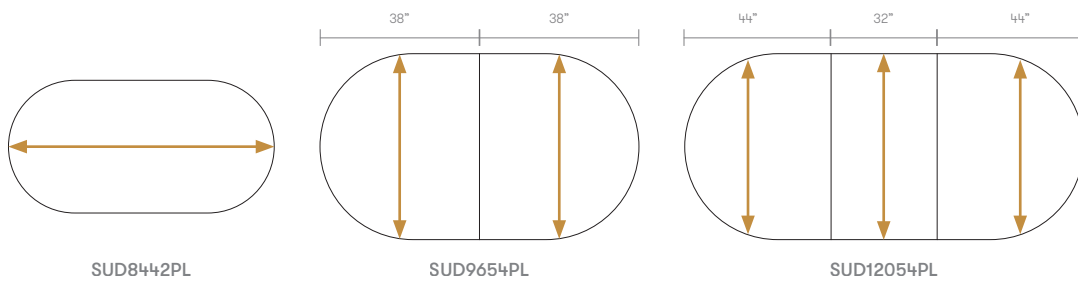

- (* - Selected models only)
- 1" TFL core top
- 1" Laminate faced MDF core top
- 0.75" thick stone top
- Plastic glides with levelling adjustment

Optional Features

- (* - Selected models only)
- Power options available

Dimensions

TFL Table Top Splits & Wood Grain Direction

Laminate Table Top Splits & Wood Grain Direction

Stone Tops

Finish Options

Rotational molded base available finished in a deep textured Black or Ceramic White.