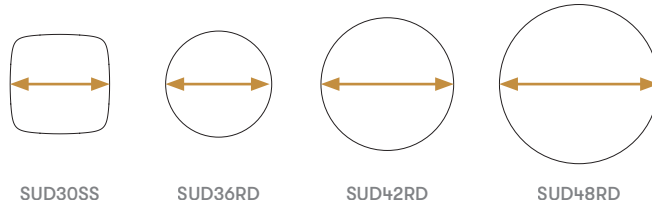

- (* - Selected models only)
- 1" TFL core top
- 1" Laminate faced MDF core top
- 0.75" thick stone top
- Plastic glides with levelling adjustment

Optional Features

- (* - Selected models only)
- Power options available

Dimensions

TFL Table Top Splits & Wood Grain Direction

Laminate Table Top Splits & Wood Grain Direction

Stone Tops

Finish Options

Rotational molded base available finished in a deep textured Black or Ceramic White.