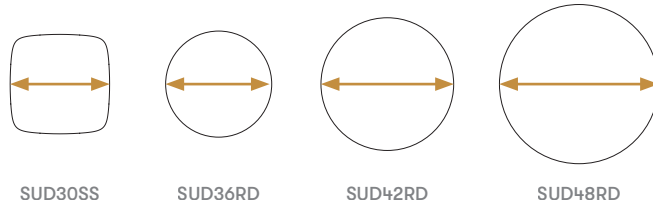

- (* - Selected models only)
- 1" TFL core top
- 1" Laminate faced MDF core top
- 0.75" thick stone top
- Plastic glides with levelling adjustment

Optional Features

- (* - Selected models only)
- Power options available

Dimensions

TFL Table Top Splits & Wood Grain Direction

Laminate Table Top Splits & Wood Grain Direction

Stone Tops

Finish Options

Rotational molded base available finished in a deep textured Black or Ceramic White.