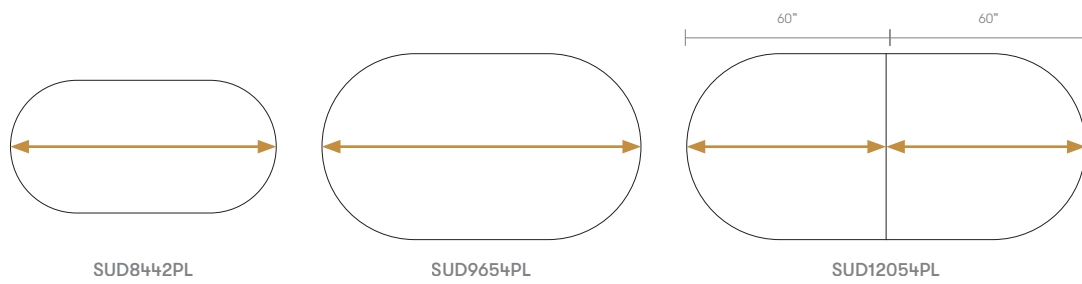

- (* - Selected models only)
- 1" TFL core top
- 1" Laminate faced MDF core top
- 0.75" thick stone top
- Plastic glides with levelling adjustment

Optional Features

- (* - Selected models only)
- Power options available

Dimensions

TFL Table Top Splits & Wood Grain Direction

Laminate Table Top Splits & Wood Grain Direction

Stone Tops

Finish Options

Rotational molded base available finished in a deep textured Black or Ceramic White.