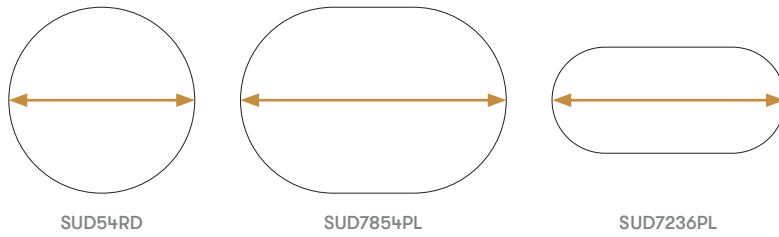

- (* - Selected models only)
- 1" TFL core top
- 1" Laminate faced MDF core top
- 0.75" thick stone top
- Plastic glides with levelling adjustment

Optional Features

- (* - Selected models only)
- Power options available

Dimensions

TFL Table Top Splits & Wood Grain Direction

Laminate Table Top Splits & Wood Grain Direction

Stone Tops

Finish Options

Rotational molded base available finished in a deep textured Black or Ceramic White.