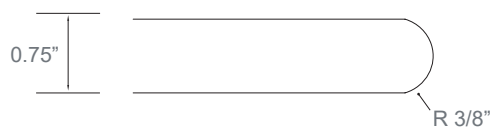

Stone Tops

Note: Color images are for reference only. Please verify with actual color sample.