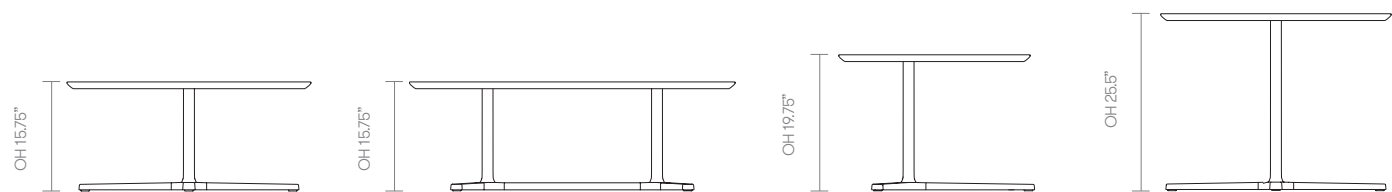

* Click here to see the Global Laminates Finishes

Ships KD = Knock Down (Needs assembly)

Fabric Grade		Edge	Global Laminates	
TAL21SST		28	811	
• Soft triangle • Low level • Occasional • 15.75" h x 20" x 20"				
TAL21LST		28	1,112	
• Soft triangle • Low level • Occasional • 15.75" h x 37.5" x 37.5"				
TAL22SR		28	1,631	
• Soft rectangle • Low level • Occasional • 15.75" h x 47" x 23.5"				
TAL31SO		28	880	
• Soft oval • Occasional • 19.75" h x 28" x 16"				
TAL41DE		28	943	
• Delta • Occasional • 25.5" h x 33.5" x 19"				
TAL41SST		28	819	
• Soft triangle • Occasional • 25.5" h x 20" x 20"				
TAL41LST		28	1,119	
• Soft triangle • Occasional • 25.5" h x 37.5" x 37.5"				
TAL41SO		28	886	
• Soft oval • Occasional • 25.5" h x 28" x 16"				

All prices listed in USD $

dimensions – OH - Overall Height OD - Overall Depth OW - Overall Width AH - Arm Height SH - Seat Height SW - Seat Width SD - Seat Depth