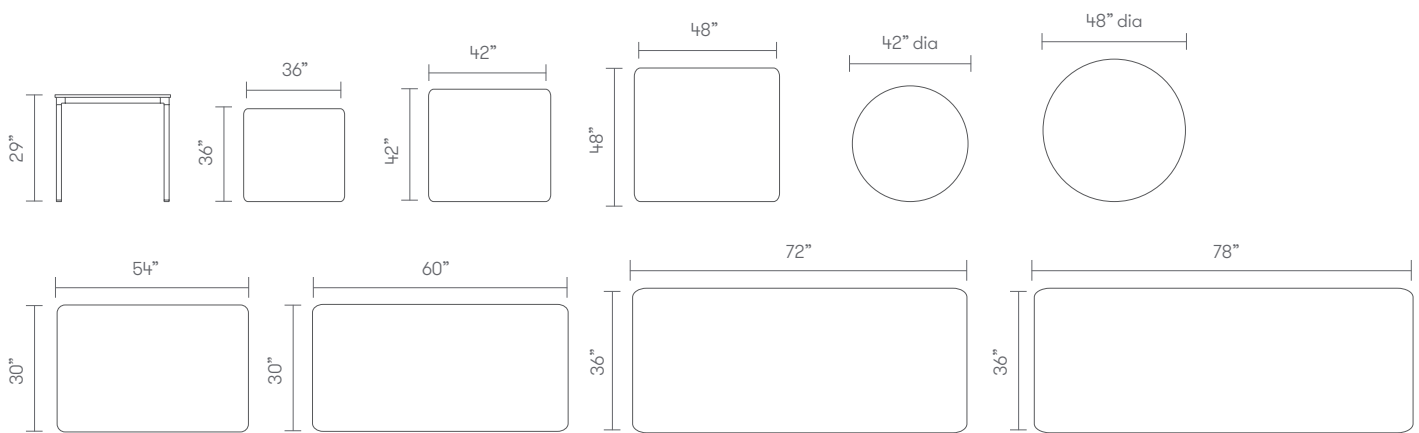

- 0.75" Laminate faced Plywood core top
- 0.75" Laminate faced MDF core top
- Aluminum Fluted legs and Steel frame under structure
- Plastic glides with leveling adjustment

Dimensions

Finish Options

Laminate faced Plywood core top with a clear finish