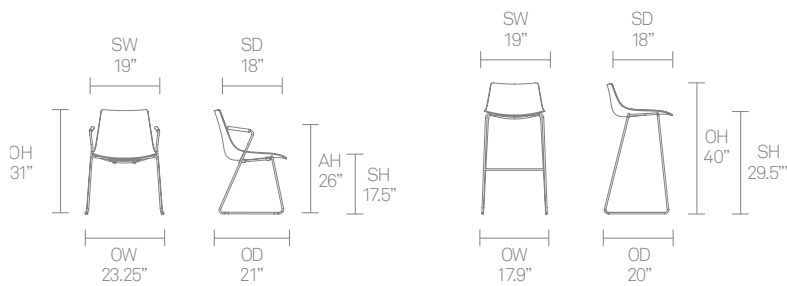

Standard Features

- (* - Selected models only)
- Stacks up to 6 high*
- Beech (3D Ply) shell
- Wire frame
- Plastic glides
- Soft touch arm pads*
- Upholstered seat pad*

Optional Features

- Plastic glides with felt
- Alpi Walnut (3D ply) Shell
- Counter height stool option*

Performance Standards

- EN 13761:2002
- ANSI/BIFMA 5.14X-001

Dimensions

* Add 0.75" for upholstered seat pad