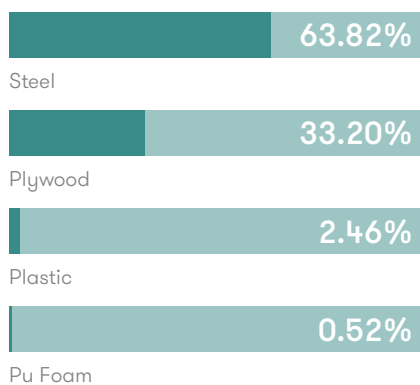

Environmental Performance

Material Content

Components are constructed of the following

Recycled Content

Contains up to 32% of Recycled Material

Recyclability

The range is 100% recyclable

100%