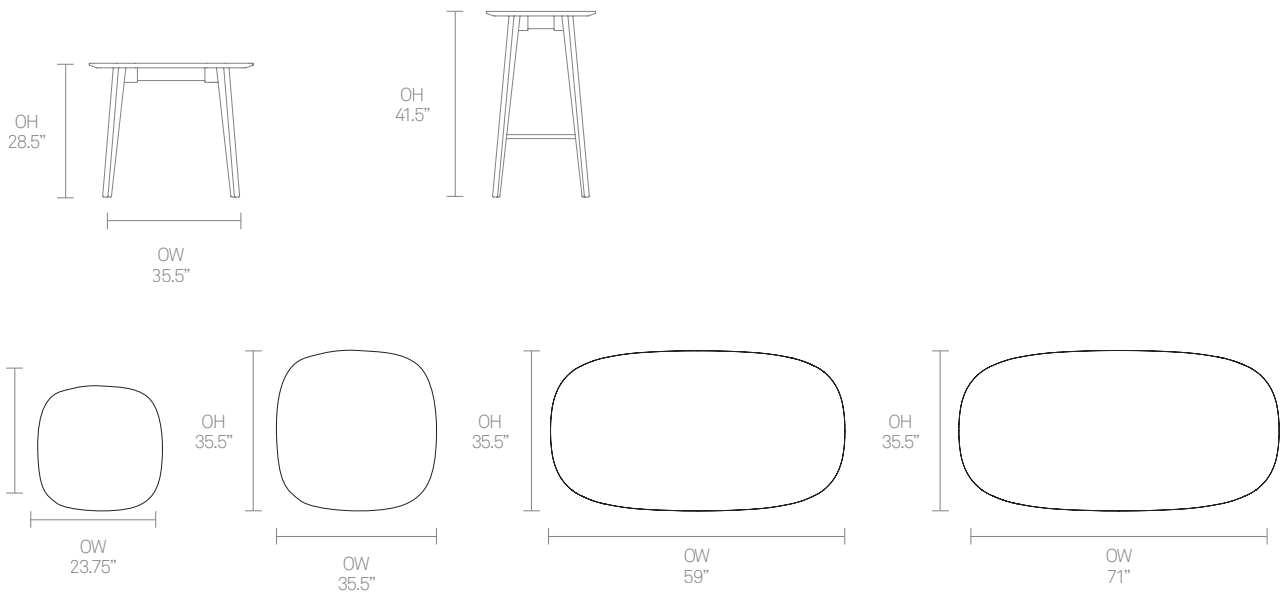

(* - Selected models only)

Solid Beech frame

1" Laminate faced MDF core top

Dimensions

Environmental Performance

Material Content

Components are constructed of the following

Recycled Content