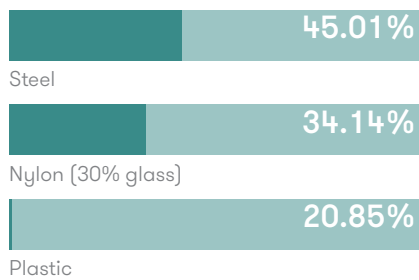

Environmental Performance

Material Content

Components are constructed of the following

Recycled Content

Contains up to 22.50% of Recycled Material

Recyclability

The range is 99% recyclable

99%