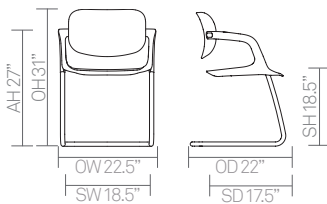

Standard Features

- (* - Selected models only)
- Stacks up to 6 high*
- Plastic seat frame in White as Snow
- Tubular steel frame finished in White powder coat
- Plastic back available in White as Snow
- Plastic seat available in White as Snow*
- Plastic glides
- Upholstered seat pad*

Optional Features

- Tubular steel frame available in Polished Chrome
- Plastic seat frame available in Dark Gray*
- Plastic back available in Dark Gray, Smoke Gray or Blue Skies
- Plastic seat available in Dark Gray, Smoke Gray or Blue Skies*

Performance Standards

ANSI/BIFMA 5.4-2005

Dimensions