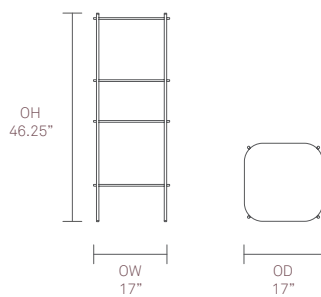

Dimensions

For finish options please refer to website