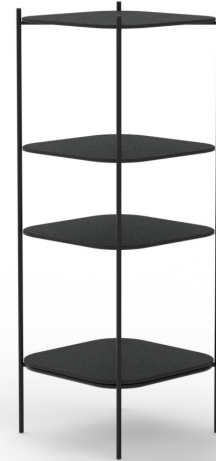

Mozaik Storage – MZKHSS

Mozaik Storage consists of a high level soft square unit and a low level soft rectangular unit. All units begin with the same minimalist steel frame with a fixed shelf both top and bottom. The central shelves of the high units can be removed to house tall items such as plants or vases. The low level unit makes an ideal occasional table for refreshments, books and magazines.

Design by Mark Gabbertas

Standard Features

0.5" MFMDf surface available in Matt White or Black

Edge profile stained to match laminate top

Wire frame finished in Black powder coat

Plastic Glides

Optional Features

Wire frame available in a selection of colors

Dimensions

For finish options please refer to website