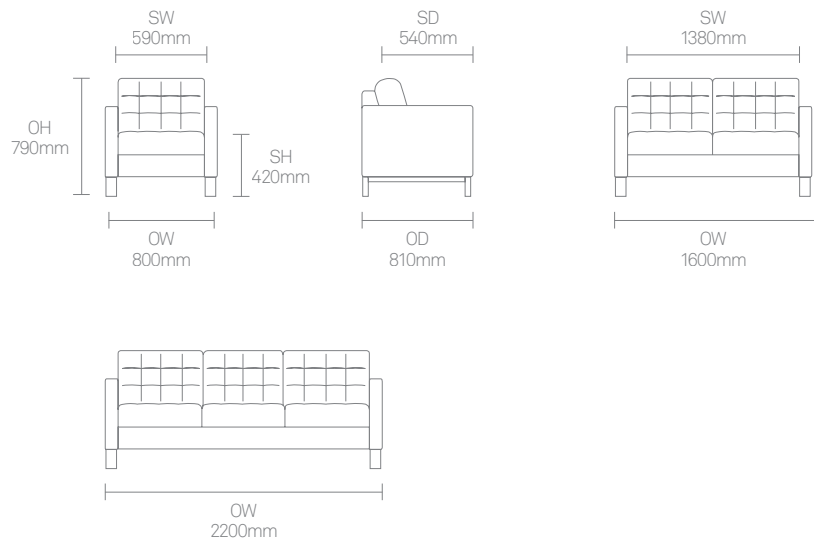

- (* - Selected models only)
- Webbed seat support
- Fully upholstered
- Tufted seat and back upholstery
- Solid Oak legs

Optional Features

- Two tone upholstery

Dimensions

Environmental Performance

Material Content