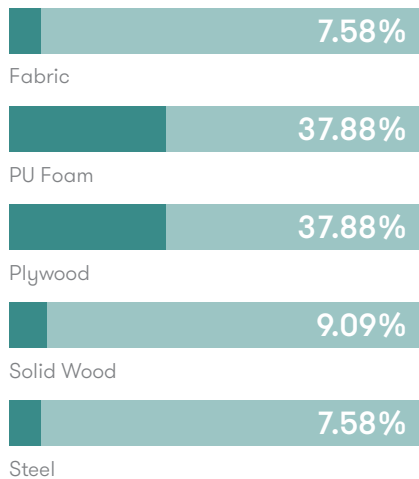

- (* - Selected models only)
- Webbed seat support
- Fully upholstered
- Tufted seat and back upholstery
- Solid Oak legs

Optional Features

- Two tone upholstery

Dimensions

Environmental Performance

Material Content

Components are constructed of the following

Recycled Content

Contains up to 8.00% of Recycled Material

Recyclability

The range is 100% recyclable

100%

Finish Options

Solid Oak legs can be stained or colour washed