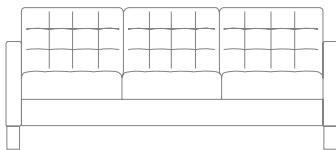

Brummell

Design by Allermuir

Brummell is an exceptionally well turned out sofa and armchair combination with classic style, clean lines, great comfort and broad appeal. Brummell is highly functional and easy to place across a multitude of environments due to its uncomplicated,

conservative design and modernist aesthetic.

BM03

Design Allermuir

Our team of talented in house designers is responsible for creating elegant, innovative furniture designs that not only look beautiful, but minimise the impact on the world around us.

Constantly exploring new product trends and keeping up to date with the latest innovations in technology and materials, our design team creates world class designs of the highest quality.