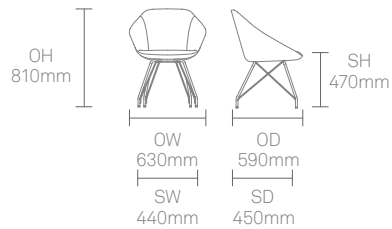

Standard Features

(* - Selected models only)
Moulded foam construction
Fully upholstered
Aluminium leg connector frame*
Solid Ash legs
Tubular Steel frame on 50mm hard wheel castors*
Tubular Steel frame with wire supports
Plastic glides*

Optional Features

50mm soft wheel castors
Decorative Railroad stitch detail to perimeter seam
Two-tone upholstery.
Soft wheel castors*
Plastic glides*
Plastic glides with felt*

Dimensions