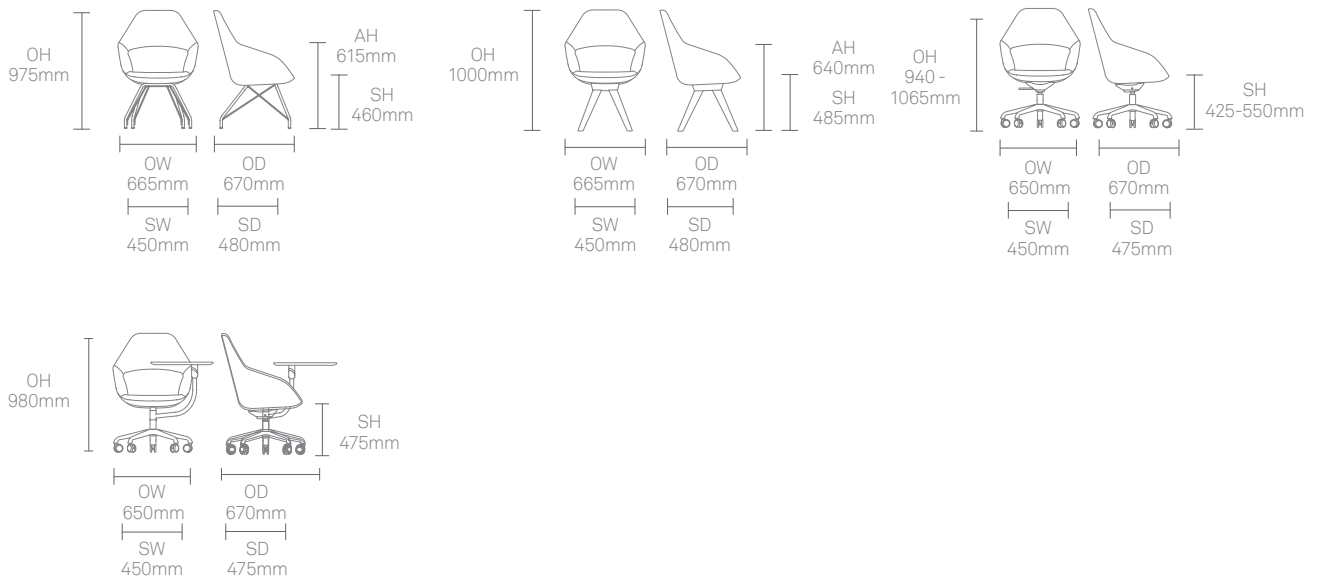

Standard Features

(* - Selected models only)
Moulded foam construction
Fully upholstered
Tubular steel frame with wire supports*
Aluminium leg connector frame*
Solid Ash legs*
5 Star Polished Aluminium with

65mm hard wheel castors*
Static yoke, swivel only*
Soft touch PU orbital, fold down work surface*
Plastic glides*

Optional Features

Plastic glides with felt*
65mm soft wheel castors
Decorative railroad stitch detail to perimeter seam*
Two-tone upholstery

Dimensions