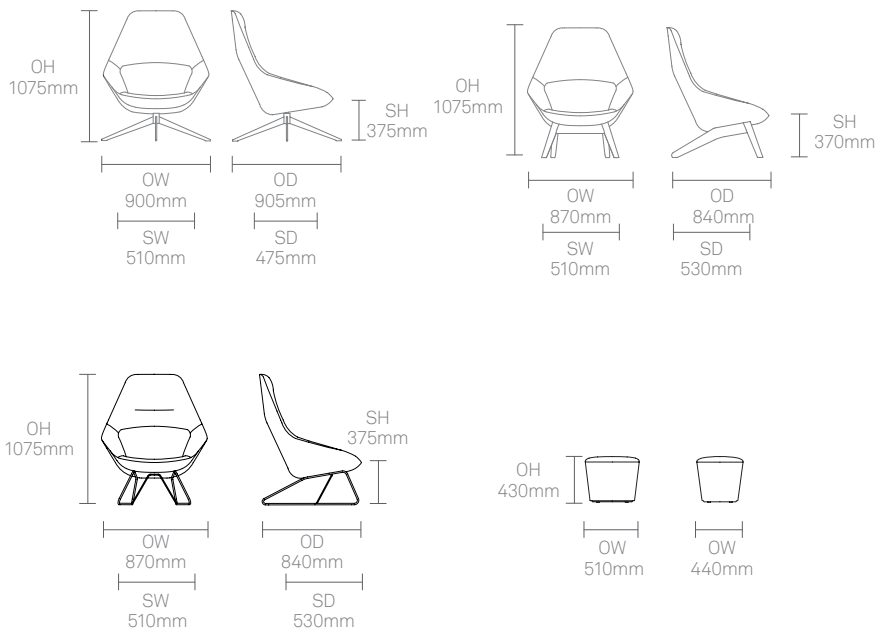

Performance Standards

BS EN 16139:2013 - Level 2

Dimensions

Standard Features

(* - Selected models only)
 Moulded foam construction
 Fully upholstered
 Aluminium leg connector frame*
 Solid Ash legs
 Tubular Steel frame on 50mm hard wheel castors*
 Tubular Steel frame with wire supports
 Plastic glides*