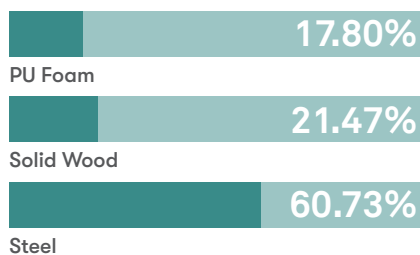

Recycled Content

Contains up to 35.50% of Recycled Material

Recyclability

The range is 100% recyclable

99%