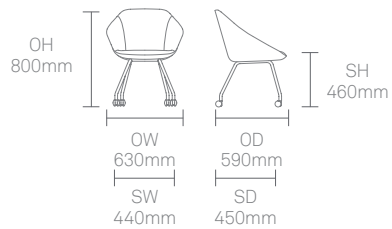

Standard Features

(* - Selected models only)
Moulded foam construction
Fully upholstered
Aluminium leg connector frame*
Solid Ash legs
Tubular Steel frame on 50mm hard wheel castors*
Tubular Steel frame with wire supports
Plastic glides*

Optional Features

50mm soft wheel castors
Decorative Railroad stitch detail to perimeter seam
Two-tone upholstery.
Soft wheel castors*
Plastic glides*
Plastic glides with felt*

Dimensions