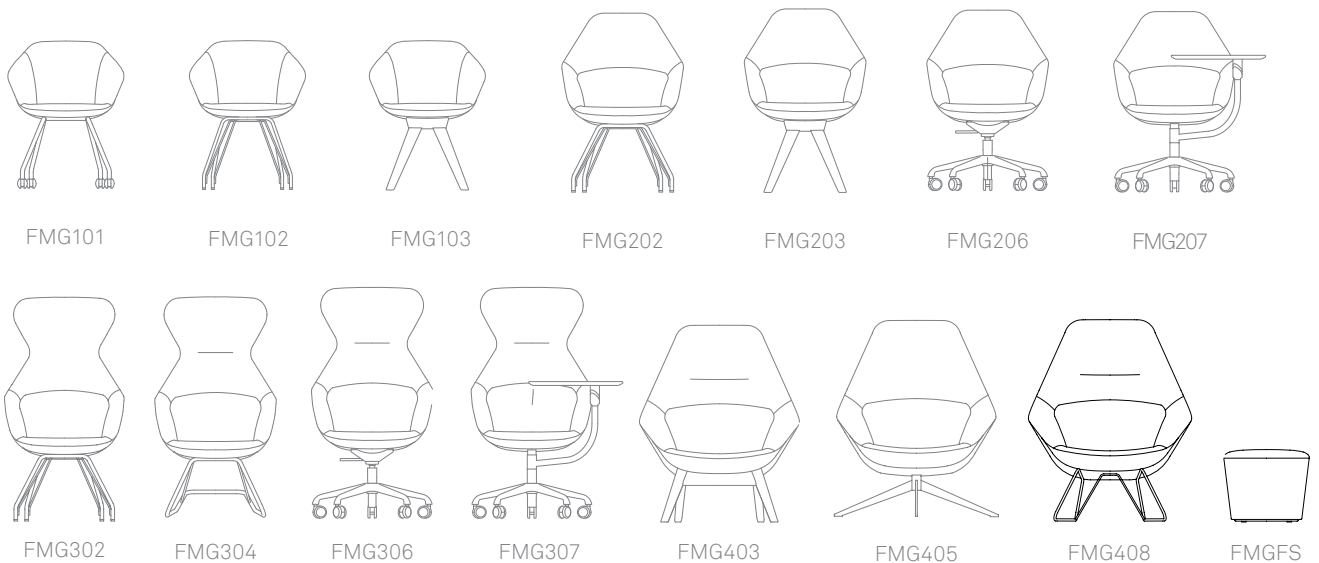

Famiglia

Design by PearsonLloyd

The Famiglia seating family includes a collection of low, mid, high back and lounge chairs that between them offer a choice of metal or wooden legs and 5 star bases.

These are complemented by a range of occasional and light work tables for informal or formal needs.