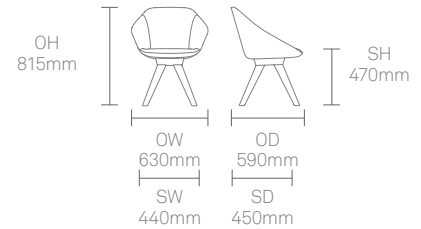

Standard Features

(* - Selected models only)
Moulded foam construction
Fully upholstered
Aluminium leg connector frame*
Solid Ash legs
Tubular Steel frame on 50mm hard wheel castors*
Tubular Steel frame with wire supports
Plastic glides*

Optional Features

50mm soft wheel castors
Decorative Railroad stitch detail to perimeter seam
Two-tone upholstery.
Soft wheel castors*
Plastic glides*
Plastic glides with felt*

Dimensions