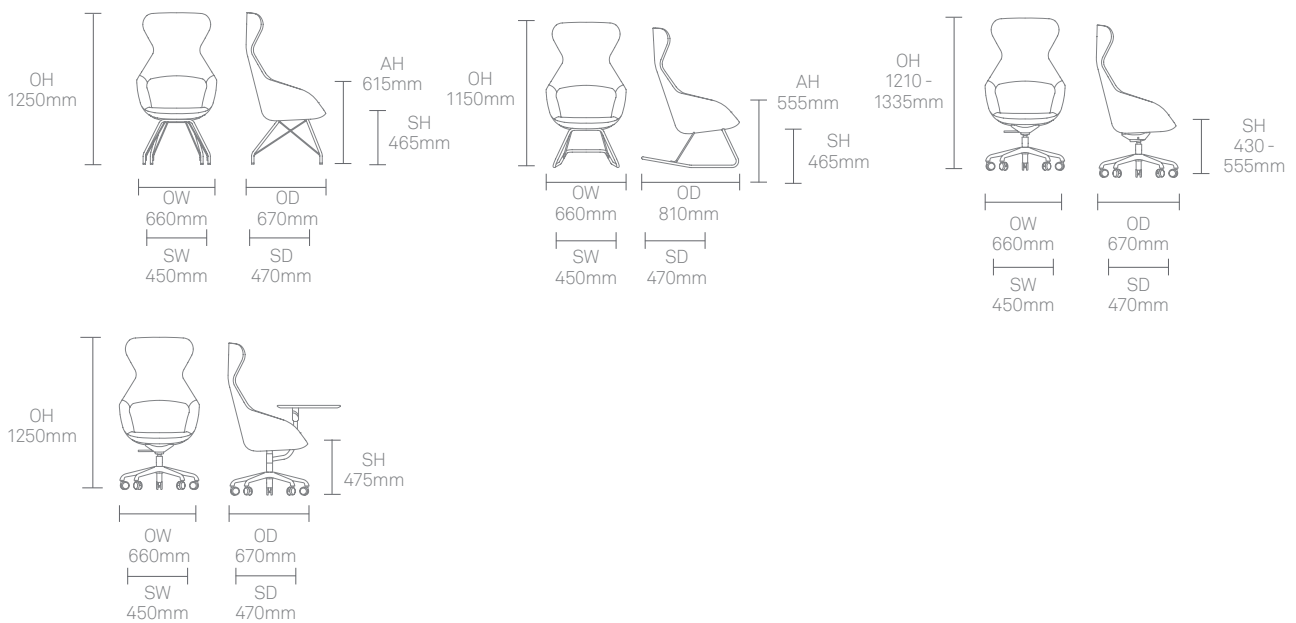

Standard Features

- (* - Selected models only)
- Moulded foam construction
- Fully upholstered
- Tubular steel frame with wire supports*
- Tubular steel tilt frame*
- Aluminium leg connector frame*
- Solid Ash legs*

- 5 Star Polished Aluminium with 65mm hard wheel castors*
- Static yoke, swivel only*
- Soft touch PU orbital, fold down work surface*
- Plastic glides*

Optional Features

- 65mm soft wheel castors
- Decorative railroad stitch detail to perimeter seam*
- Two-tone upholstery

Dimensions

Environmental Performance

Material Content

Components are constructed of the following