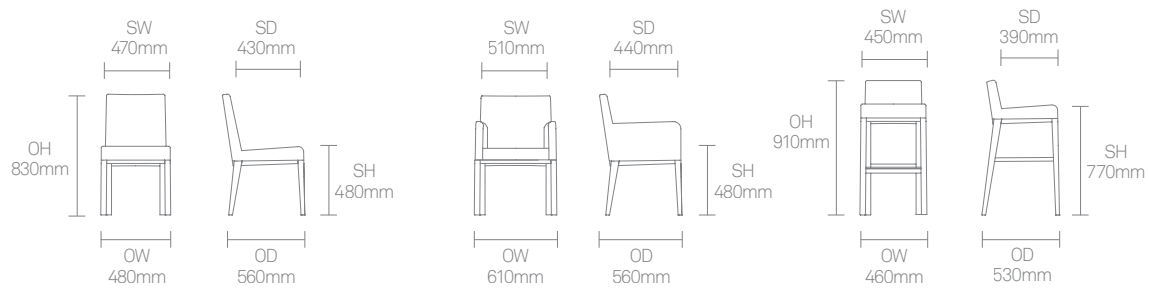

Standard Features

- (* - Selected models only)
- Traditional carcass construction
- Fully upholstered
- Solid oak frame
- Stainless Steel footrail cap*
- Plastic glides

Optional Features

- Plastic glides with felt
- Two-tone upholstery
- Counter height stool option*

Performance Standards

BS EN 16139:2013 Level 2

Dimensions