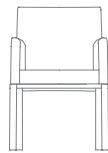

Grainger Dining

Design by Allermuir

Grainger is a luxurious family of wingback armchairs and matching ottoman. Available as a high and low back, featuring exquisite upholstery detailing including piping and a deep buttoned back. Now including an elegant side chair, dining chair and stool.

GRD02

Design Allermuir

Our team of talented in house designers is responsible for creating elegant, innovative furniture designs that not only look beautiful, but minimise the impact on the world around us.

Constantly exploring new product trends and keeping up to date with the latest innovations in technology and materials, our design team creates world class designs of the highest quality.