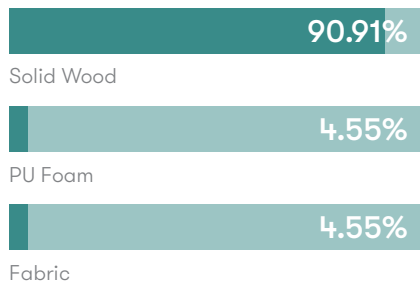

Environmental Performance

Material Content

Components are constructed of the following

Recycled Content

Contains up to 2.50% of Recycled Material

Recyclability

The range is 100% recyclable

100%