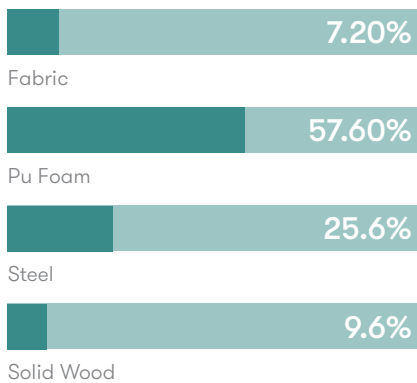

Plastic glides with felt

Counter height Stool option*

Performance Standards

BS EN 16139 : 2013 - Level 1

BS EN 1022 : 2005

Environmental Performance

Material Content

Components are constructed of the following

Recycled Content

Contains up to 16.50% of Recycled Material

Recyclability

The range is 100% recyclable

100%

Finish Options

Tubular steel footrest available in Polished Chrome
 Solid Ash legs are available clear lacquered, colour washed or stained in a range of colours from the standard Allermuir collection