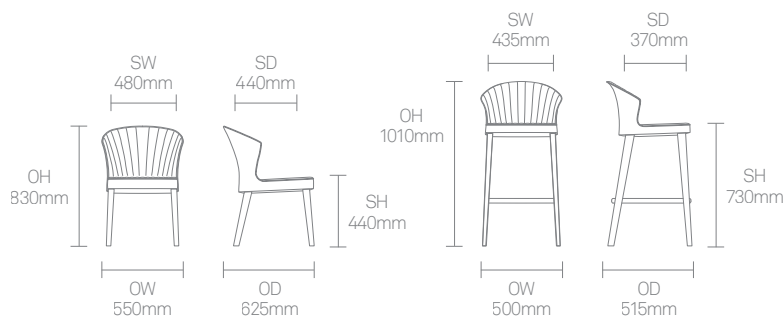

Plastic glides with felt

Counter height Stool option*

Performance Standards

BS EN 16139 : 2013 - Level 1

BS EN 1022 : 2005

Environmental Performance

Material Content

Components are constructed of the following