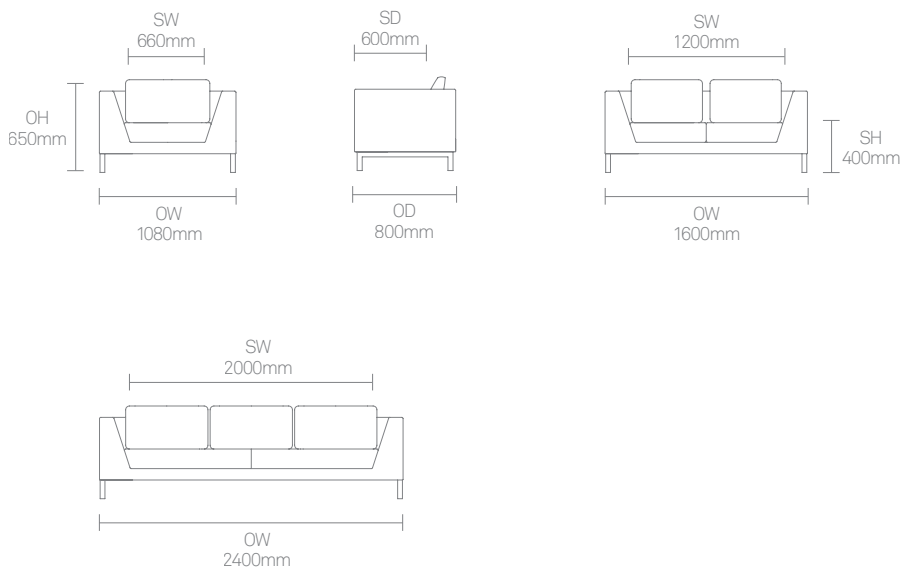

### Optional Features

Integrated power in arm  
 (2 x powered USB/TUF and 1 x power socket)  
 Two-tone upholstery

## Dimensions