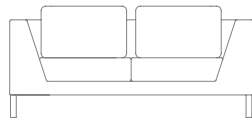

Octo Lounge

Design by Allermuir

The Octo Lounge range of sofas and armchairs features an elegant low back design, fine upholstery detailing, relaxed cushions and wooden legs. Octo Lounge is

ideal for collaborative and creative spaces in contemporary corporate and hospitality environments.

OCTLW02

Design Allermuir

Our team of talented in house designers is responsible for creating elegant, innovative furniture designs that not only look beautiful, but minimise the impact on the world around us.

Constantly exploring new product trends and keeping up to date with the latest innovations in technology and materials, our design team creates world class designs of the highest quality.