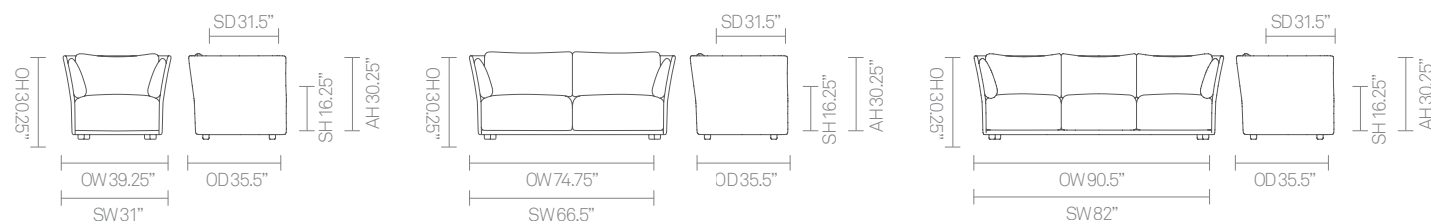

* [Click here to see available Seating Wood Finishes](#)

[Click here to see approved upholstery options](#)

Fabric Grade	C.O.M.		C.O.L.									A	B	
	1	2	3	4	5	6	7	8	9	10	11			
OBR01 • Armchair	3998 11.5 yd	4155	4335	4560	4785	5010	5235	5685	6585	7485	8385	-	-	
OBR02 • 2 seat sofa	5998 16 yd	6216	6466	6779	7091	7404	7717	8342	9592	10842	12092	-	-	
OBR03 • 3 seat sofa	7590 20.5 yd	7879	8208	8621	9034	9446	9859	10684	12334	13984	15634	-	-	

A, B = Leather

COM = Customers own Material (yds)

COL = Customers own Leather (sq ft)

All prices listed in US \$

dimensions— OH - Overall Height OD - Overall Depth OW - Overall Width AH - Arm Height SH - Seat Height SW - Seat Width SD - Seat Depth