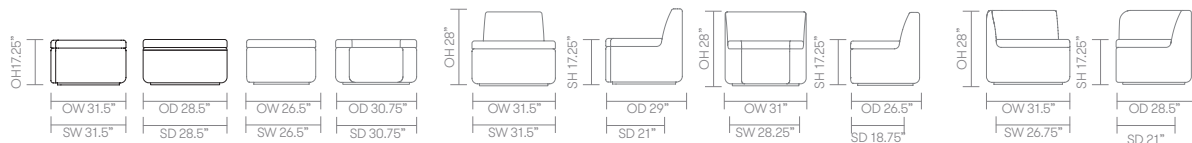

Weight	80lbs	80lbs	80lbs	80lbs	66lbs	66lbs	100lbs	□
Traditional carcass construction	●	●	●	●	●	●	●	●
Fully upholstered	●	●	●	●	●	●	●	●
Tensioned seat support	●	●	●	●	●	●	●	●
Seat to seat linking	●	●	●	●	●	●	□	●
Swivel base *1	□	□	□	□	□	□	●	□
Plastic glides	●	●	●	●	●	●	□	●

[Click here to see approved upholstery options](#)

**dimensions**— OH - Overall Height OD - Overall Depth OW - Overall Width AH - Arm Height SH - Seat Height SW - Seat Width SD - Seat Depth

Fabric Grade	C.O.M.		C.O.L.								A	B	
	1	2	3	4	5	6	7	8	9	10			11
<b>HNG100CAV</b> • Concave seat unit with back	1684 5 yds	1741	1808	1890	1972	2054	2137	2302	2632	2960	3290	-	-
<b>HNG100VEX</b> • Convex seat unit with back	1545 5 yds	1595	1652	1725	1797	1868	1941	2085	2373	2662	2950	-	-
<b>HNG101LH</b> • Left hand seat unit with back and arm	2096 4.75 yds	2155	2223	2308	2392	2478	2563	2733	3073	3413	3752	-	-
<b>HNG101RH</b> • Right hand seat unit with back and arm	2096 4.75 yds	2155	2223	2308	2392	2478	2563	2733	3073	3413	3752	-	-
<b>HNG104CAV</b> • Concave seat unit without back	1265 4 yds	1302	1342	1394	1445	1497	1548	1651	1857	2063	2269	-	-
<b>HNG104VEX</b> • Convex seat unit without back	1265 4 yds	1302	1342	1394	1445	1497	1548	1651	1857	2063	2269	-	-
<b>HNG102</b> • Tub chair	2191 5 yds	2250	2319	2403	2488	2573	2658	2828	3167	3507	3847	-	-
<b>HNG105</b> • Corner unit	4192 9.75 yds	4310	4445	4616	4784	4955	5126	5465	6145	6825	7503	-	-