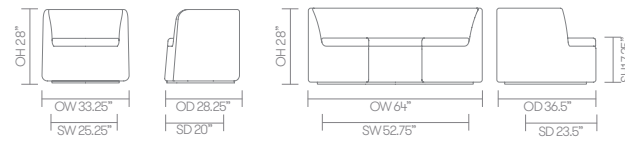

[Click here to see approved upholstery options](#)

**dimensions**— OH - Overall Height OD - Overall Depth OW - Overall Width AH - Arm Height SH - Seat Height SW - Seat Width SD - Seat Depth

Fabric Grade	C.O.M.		C.O.L.								A	B	
	1	2	3	4	5	6	7	8	9	10			11
<b>HNG100CAV</b> • Concave seat unit with back	1684 5 yds	1741	1808	1890	1972	2054	2137	2302	2632	2960	3290	-	-
<b>HNG100VEX</b> • Convex seat unit with back	1545 5 yds	1595	1652	1725	1797	1868	1941	2085	2373	2662	2950	-	-
<b>HNG101LH</b> • Left hand seat unit with back and arm	2096 4.75 yds	2155	2223	2308	2392	2478	2563	2733	3073	3413	3752	-	-
<b>HNG101RH</b> • Right hand seat unit with back and arm	2096 4.75 yds	2155	2223	2308	2392	2478	2563	2733	3073	3413	3752	-	-
<b>HNG104CAV</b> • Concave seat unit without back	1265 4 yds	1302	1342	1394	1445	1497	1548	1651	1857	2063	2269	-	-
<b>HNG104VEX</b> • Convex seat unit without back	1265 4 yds	1302	1342	1394	1445	1497	1548	1651	1857	2063	2269	-	-
<b>HNG102</b> • Tub chair	2191 5 yds	2250	2319	2403	2488	2573	2658	2828	3167	3507	3847	-	-
<b>HNG105</b> • Corner unit	4192 9.75 yds	4310	4445	4616	4784	4955	5126	5465	6145	6825	7503	-	-

A, B = Leather

All prices listed in US \$

COM = Customers own Material (yds)

COL = Customers own Leather (sq ft.)