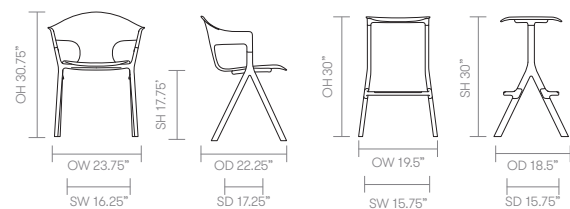

## dimensions

OH - Overall Height OD - Overall Depth OW - Overall Width AH - Arm Height SH - Seat Height SW - Seat Width SD - Seat Depth

N.B. Add 20mm for upholstered option

Fabric Grade	Plastic	C.O.M.					C.O.L.					A	B	
		1	2	3	4	5	6	7	8	9	10			11
<b>AXL02</b> • Arm chair	726	-	-	-	-	-	-	-	-	-	-	-	-	-
<b>AXL02U</b> • Arm chair • Upholstered seat pad	-	810 1.25 yds	820	832 27.5 sq ft.	848	864	879	895	925	987	1049	1111	895	978
<b>AXL04</b> • High stool	820	-	-	-	-	-	-	-	-	-	-	-	-	-
<b>AXL04U</b> • High stool • Upholstered seat pad	-	903 1 yds	914	926 22 sq ft.	942	957	973	988	1019	1081	1142	1205	988	1072