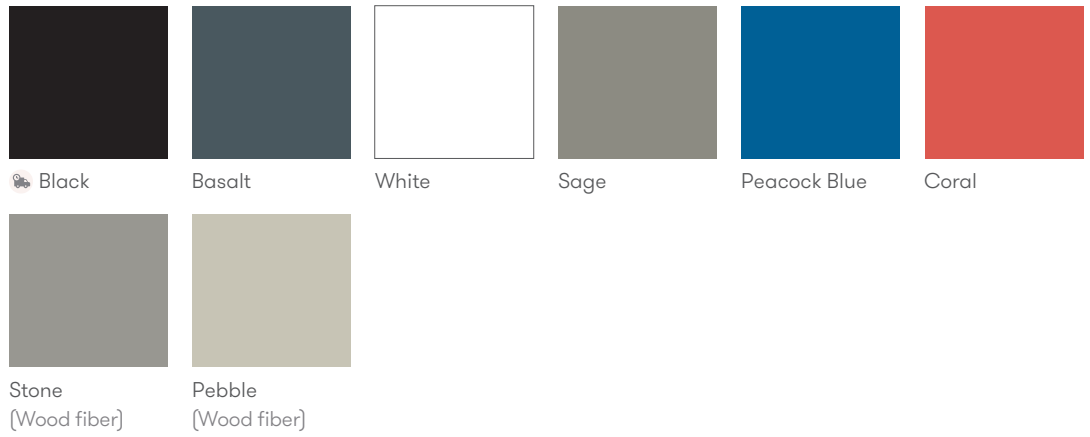

Axyl Chairs & Stools

Plastic Finishes