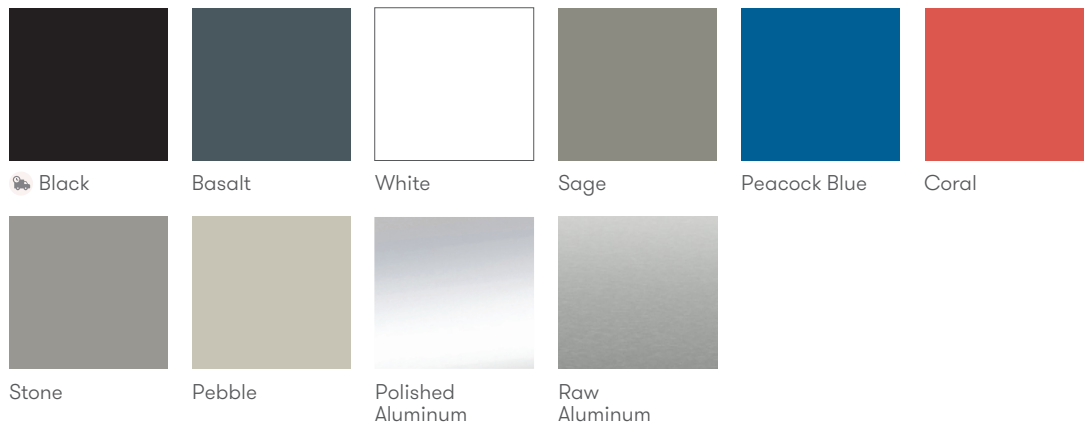

### Optional features:

Plastic shell with complementary Aluminum powder coat frame available in White, Sage, Basalt, Peacock Blue or Coral	+\$0	+\$0	□	□
Plastic seat with complementary Aluminum powder coat frame available in White, Sage, Basalt, Peacock Blue or Coral	□	□	+\$0	+\$0
Wood fiber injected plastic shell with complementary Aluminum powder coat frame in Pebble or Stone*	+\$60	+\$60	□	□
Wood fiber injected plastic seat with complementary Aluminum powder coat frame in Pebble or Stone*	□	□	+\$60	+\$60
Raw Aluminum frame *	+\$80	+\$80	+\$120	+\$120
Polished Aluminum frame *	+\$120	+\$120	+\$180	+\$180
Plastic glides with felt	+\$20	+\$20	+\$20	+\$20

## Metal Finishes

*Color images above are for reference only. Please verify with actual color sample.*