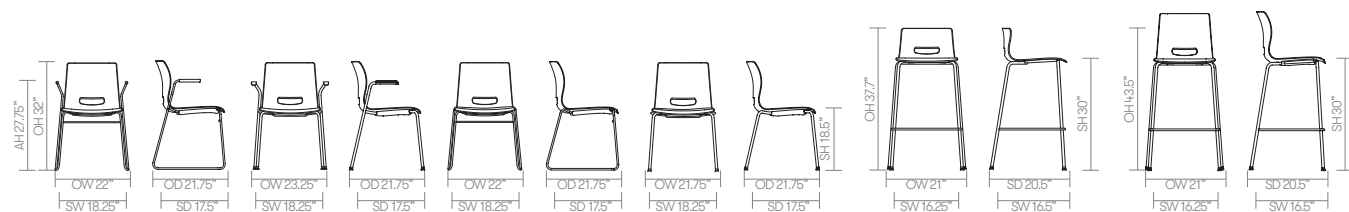

Fabric Grade	C.O.M.		C.O.L.										A	B
	1	2	3	4	5	6	7	8	9	10	11			
CS3 • Side chair • Upholstered seat pad • Skid base	438 1 yds	452	466 22 sq ft.	484	502	520	538	574	646	718	790	603	796	
CS3A • Armchair • Upholstered seat pad • Skid base	507 1 yds	519	534 22 sq ft.	553	570	588	607	642	714	787	858	661	855	
CS4 • Side chair • Upholstered seat pad • 4 leg frame	414 1 yds	427	441 22 sq ft.	459	478	496	513	550	621	694	766	624	818	
CS4A • Armchair • Upholstered seat pad • 4 leg frame	473 1 yds	485	500 22 sq ft.	517	535	554	571	608	680	751	823	683	876	
CS6BS • High stool • Low back • Upholstered seat pad • 4 leg frame	517 0.75 yds	530	544 16.5 sq ft.	562	580	598	616	653	724	796	869	728	922	
CS10BS • High stool • Low back • Upholstered seat pad • Skid base	598 0.75 yds	611	626 16.5 sq ft.	643	661	680	697	733	805	877	949	803	998	
CS8BS • High stool • High back • Upholstered seat pad • 4 leg frame	590 0.75 yds	603	617 16.5 sq ft.	635	653	671	689	725	797	869	942	801	995	
CSTROLLEY • Stacking trolley													1285	

A, B = Leather

All prices listed in US $

COM = Customers own Material (yds)

COL = Customers own Leather (sq ft.)