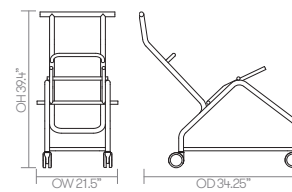

Plastic	
CS1 • Side chair • Skid base	318	
CS1A • Armchair • Skid base	371	
CS2 • Side chair • 4 leg frame	324	
CS2A • Armchair • 4 leg frame	382	
CS5BS • High stool • Low back • 4 leg frame	428	
CS9BS • High stool • Low back • Skid base	502	
CS7BS • High stool • High back • 4 leg frame	501	
CSTROLLEY • Stacking trolley	1285	

All prices listed in US $

Quickship Standard Features (*Selected Models Only)

- Plastic shell available in a range of colors
- Tubular steel 4 leg frame finished in Polished Chrome
- Plastic arms*
- Plastic Glides
- Max quantity: 50