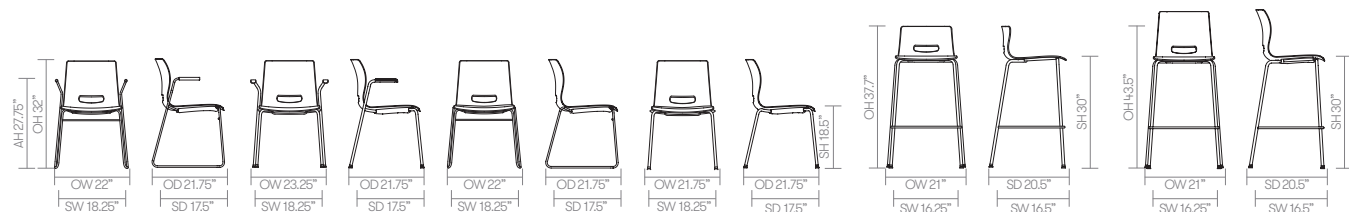

## standard & optional features

● Standard feature  
 □ Not available

	CS1	CS1A	CS2	CS2A	CS5BS	CS9BS	CS7BS	CSTROLLEY
	Side Chair Skid Base	Armchair Skid Base	Side Chair 4 Leg Frame	Armchair 4 Leg Frame	High Stool Low Back 4 Leg Frame	High Stool Low Back Skid Base	High Stool High Back 4 Leg Frame	Stacking Trolley
Weight	16lbs	17lbs	13lbs	15lbs	16lbs	21lbs	22lbs	□
Stacks (on trolley)	21 high	21 high	18 high	18 high	□	□	□	□
Plastic shell - Colors: Back to Black, Slate Gray, Smoke Gray, White as Snow, Turtle Dove, Vintage Red, Ruby Red or Blue Skies	●	●	●	●	●	●	●	□
Wire frame finished in Polished Chrome	●	●	□	□	□	●	□	□
Tubular steel frame finished in Polished Chrome *1	□	□	●	●	●	□	●	□
Plastic glides *2	●	●	□	□	□	●	□	□
Stainless steel self-leveling glides *3	□	□	●	●	●	□	●	□

Optional features:

Plastic shell with complementary color on the tubular steel powder coat frame (See Note 1)	□	□	+\$80	+\$80	+\$80	□	□	□
Plastic glides available with felt	+\$20	+\$20	□	□	□	+\$20	□	□
Stainless steel self-leveling glides with felt	□	□	+\$20	+\$20	+\$20	□	+\$20	□
Detachable writing tablet (Specify LH or RH) - Chair does not stack when attached	+\$180	+\$180	□	□	□	□	□	□
Counter height stool option, seat height 24.5" (add CH to product code)	□	□	□	□	+\$72	□	+\$72	□

## dimensions

OH - Overall Height OD - Overall Depth OW - Overall Width AH - Arm Height SH - Seat Height SW - Seat Width SD - Seat Depth

	Plastic	
<b>CS1</b> • Side chair • Skid base	318	
<b>CS1A</b> • Armchair • Skid base	371	
<b>CS2</b> • Side chair • 4 leg frame	324	
<b>CS2A</b> • Armchair • 4 leg frame	382	
<b>CS5BS</b> • High stool • Low back • 4 leg frame	428	
<b>CS9BS</b> • High stool • Low back • Skid base	502	
<b>CS7BS</b> • High stool • High back • 4 leg frame	501	
<b>CSTROLLEY</b> • Stacking trolley	1285	