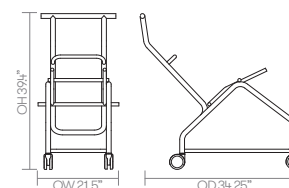

Fabric Grade	C.O.M.		C.O.L.										A	B
	1	2	3	4	5	6	7	8	9	10	11			
CS3 • Side chair • Upholstered seat pad • Skid base	438 1 yds	452	466 22 sq ft.	484	502	520	538	574	646	718	790	603	796	
CS3A • Armchair • Upholstered seat pad • Skid base	507 1 yds	519	534 22 sq ft.	553	570	588	607	642	714	787	858	661	855	
CS4 • Side chair • Upholstered seat pad • 4 leg frame	414 1 yds	427	441 22 sq ft.	459	478	496	513	550	621	694	766	624	818	
CS4A • Armchair • Upholstered seat pad • 4 leg frame	473 1 yds	485	500 22 sq ft.	517	535	554	571	608	680	751	823	683	876	
CS6BS • High stool • Low back • Upholstered seat pad • 4 leg frame	517 0.75 yds	530	544 16.5 sq ft.	562	580	598	616	653	724	796	869	728	922	
CS10BS • High stool • Low back • Upholstered seat pad • Skid base	598 0.75 yds	611	626 16.5 sq ft.	643	661	680	697	733	805	877	949	803	998	
CS8BS • High stool • High back • Upholstered seat pad • 4 leg frame	590 0.75 yds	603	617 16.5 sq ft.	635	653	671	689	725	797	869	942	801	995	
CSTROLLEY • Stacking trolley													1285	

A, B = Leather

All prices listed in US $

COM = Customers own Material (yds)

COL = Customers own Leather (sq ft.)