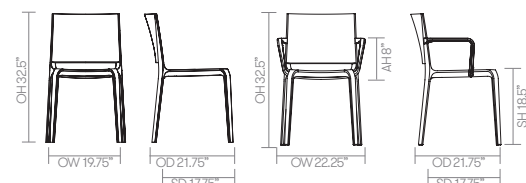

dimensions

OH - Overall Height OD - Overall Depth OW - Overall Width AH - Arm Height SH - Seat Height SW - Seat Width SD - Seat Depth