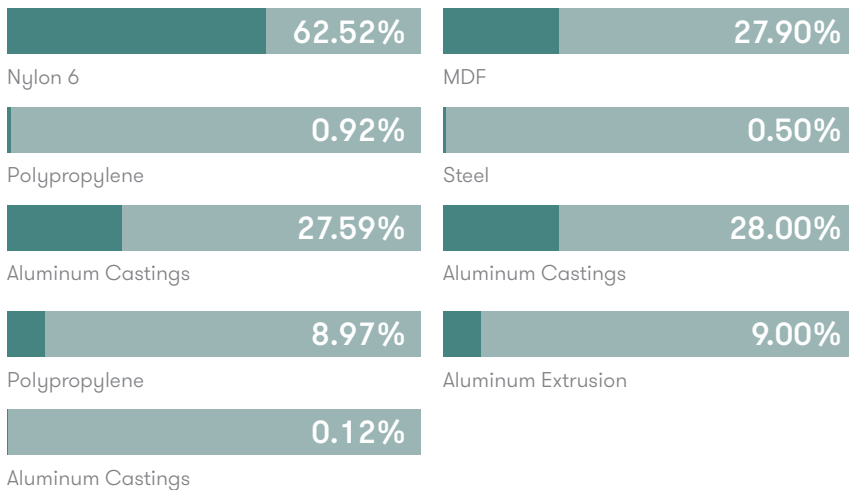

Components are constructed of the following

**Recycled Content**

Contains up to 65.40% of Recycled Material

**Recyclability**

The range is 99% recyclable

99%