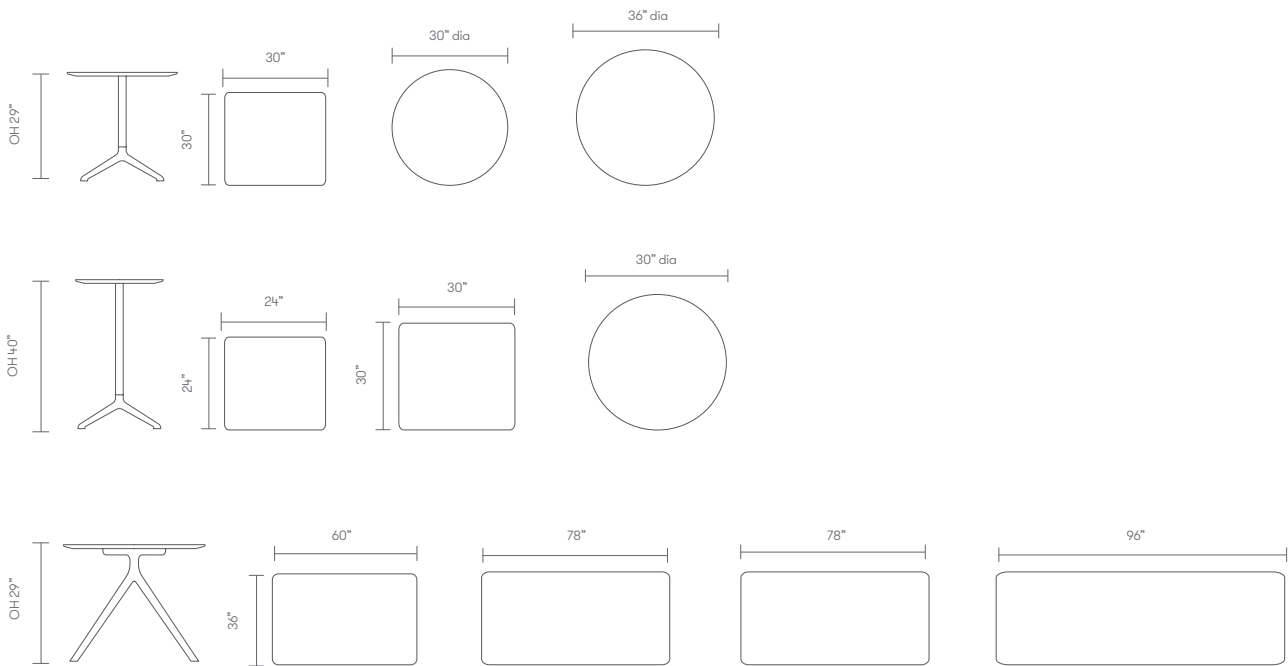

Bistro Dining Height

Bistro High Tables

Dining Rectangular  
Tables

## Design

- (\* - Selected models only)
- 1" Laminate faced MDF core top
- Cast aluminum base and aluminum center column
- Plastic glides with leveling adjustment

**Dimensions**

**Environmental Performance**

**Material Content**