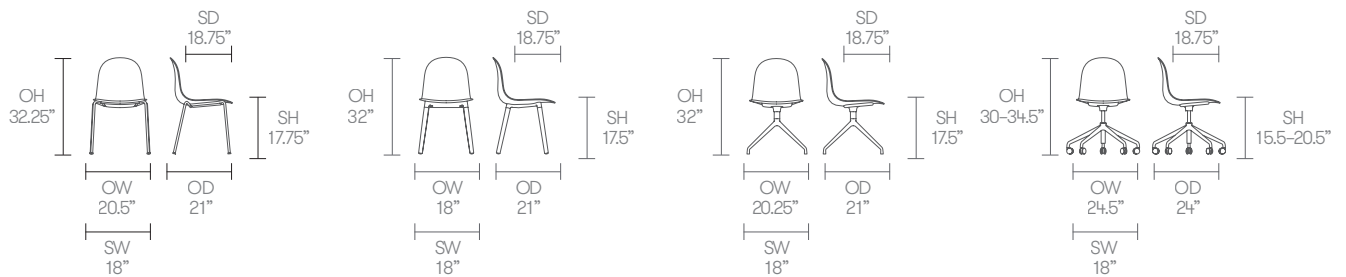

4 star swivel base on glides*

5 star swivel base with height adjustment on casters*

Plastic glides*

2" hard wheel casters*

Stacks up to 4 high*

Optional Features

(* - Selected models only)

4 star auto return base on glides*

4 star fixed base on 2" hard wheel casters*

Plastic glides with felt*

Soft wheel casters*

Dimensions

Standard Features

(* - Selected models only)

Plastic shell

Upholstered seat pad*