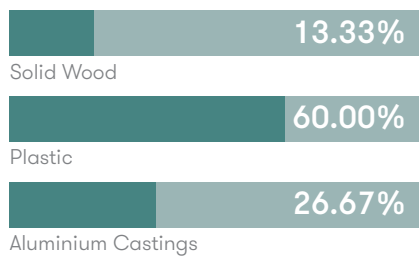

(* - Selected models only)

Plastic glides with felt

Counter height stool option, seat height

24.5" (add CH to product code)*

Dimensions

Finish Options

Plastic shell available in Off-Black, White, Crayon Gray, Pistachio, Haze Blue, Aubergine, Seattle Green or Red with complimentary Powder Coat frame*

Upholstered seat pad*

Upholstered inner shell*

Upholstered shell*

Solid Ash legs with a clear finish*

Solid Ash legs can be stained or color matched to compliment shell*

Plastic & Metal Finishes

Color Washes Based on Ash

Wood Stains Based on Ash

Environmental Performance

Material Content

Components are constructed of the following

Note: Color images are for reference only. Please verify with actual color sample.