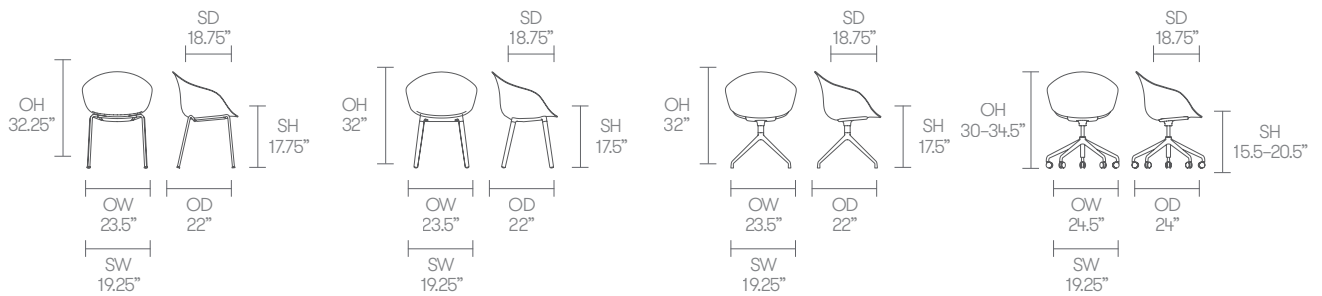

4 star swivel base on glides*

5 star swivel base with height adjustment on casters*

Plastic glides*

2" hard wheel casters*

Optional Features

(* - Selected models only)

4 star auto return base on glides*

4 star fixed base on 2" hard wheel casters*

Plastic glides with felt*

Soft wheel casters*

Dimensions

Standard Features

- (* - Selected models only)
- Plastic shell
- Upholstered seat pad*
- Upholstered inner shell*
- Upholstered shell*
- Tubular steel frame*
- Aluminum leg connector frame*
- Solid Ash legs*
- Footrest protector
- Plastic glides

Optional Features

- (* - Selected models only)
- Plastic glides with felt
- Counter height stool option, seat height 24.5" (add CH to product code)*

Dimensions

Standard Features

(* - Selected models only)