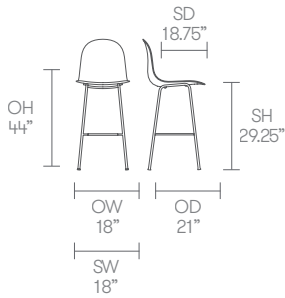

Plastic glides with felt*

Soft wheel casters*

Dimensions

Standard Features

- (* - Selected models only)
- Plastic shell
- Upholstered seat pad*
- Upholstered inner shell*
- Upholstered shell*
- Tubular steel frame*
- Aluminum leg connector frame*
- Solid Ash legs*
- Footrest protector
- Plastic glides

Optional Features

- (* - Selected models only)
- Plastic glides with felt
- Counter height stool option, seat height 24.5" (add CH to product code)*

Dimensions

Standard Features

(* - Selected models only)

Plastic shell

Upholstered seat pad*

Upholstered inner shell*

Upholstered shell*

Tubular steel frame

Footrest protector

Plastic glides

Optional Features

(* - Selected models only)

Plastic glides with felt

Counter height stool option, seat height

24.5" (add CH to product code)*

Dimensions

Finish Options

Plastic shell available in Off-Black, White, Crayon Gray, Pistachio, Haze Blue, Aubergine, Seattle Green or Red with complimentary Powder Coat frame*