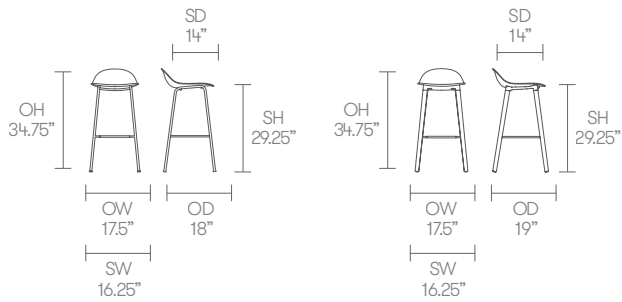

Plastic glides with felt*

Soft wheel casters*

Dimensions

Standard Features

- (* - Selected models only)
- Plastic shell
- Upholstered seat pad*
- Upholstered inner shell*
- Upholstered shell*
- Tubular steel frame*
- Aluminum leg connector frame*
- Solid Ash legs*
- Footrest protector
- Plastic glides

Optional Features

- (* - Selected models only)
- Plastic glides with felt
- Counter height stool option, seat height 24.5" (add CH to product code)*

Dimensions

Standard Features

(* - Selected models only)