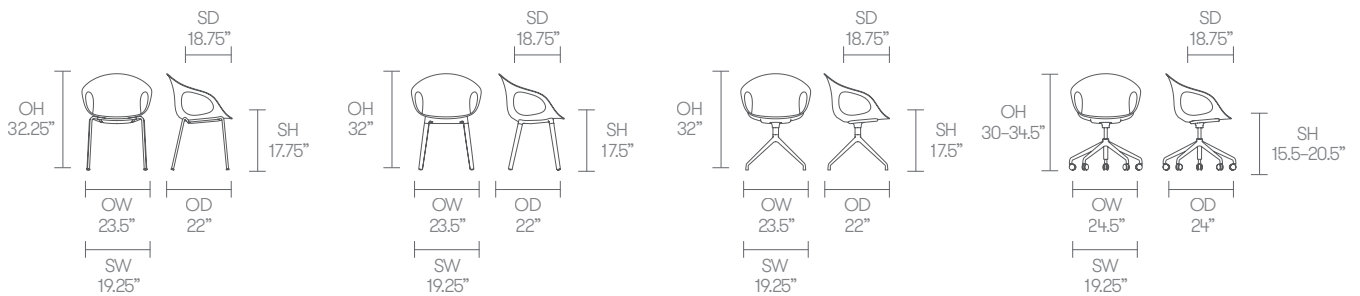

Optional Features

(* - Selected models only)

4 star auto return base on glides*

4 star fixed base on 2" hard wheel casters*

Plastic glides with felt*

Soft wheel casters*

Dimensions

Standard Features