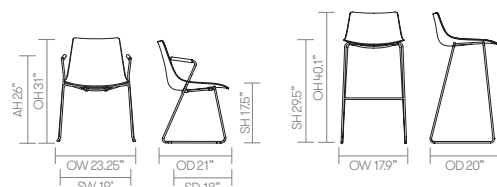

standard & optional features

- Standard feature
- Not available

	A800 Side Chair Skid Base	A801 Armchair Skid Base	A802 Side Chair Skid Base Upholstered Seat Pad	A803 Armchair Skid Base Upholstered Seat Pad	A804 High Stool Skid Base	A804U High Stool Skid Base Upholstered Seat Pad
Weight	13lbs	14lbs	13lbs	13lbs	17lbs	17lbs
Stacks (Stacking may affect upholstery)	6 high	6 high	6 high	6 high	□	□
Beech (3D ply) shell with a clear finish *1	●	●	●	●	●	●
Wire frame finished in Polished Chrome	●	●	●	●	●	●
Plastic glides *2	●	●	●	●	●	●
Soft touch arm pads	□	●	□	●	□	□
Upholstered seat pad	□	□	●	●	□	●

Optional features:

Counter height stool option, seat height 24.5" (add CH to product code)	□	□	□	□	+ \$72	+ \$72
Beech (3D ply) shell can be stained or color washed	+ \$58	+ \$58	+ \$58	+ \$58	+ \$58	+ \$58
Applied walnut veneer (3D ply) shell with a clear finish	+ \$180	+ \$180	+ \$180	+ \$180	+ \$180	+ \$180
Plastic glides available with felt	+ \$20	+ \$20	+ \$20	+ \$20	+ \$20	+ \$20

- * [Click here to see available Seating Wood Finishes](#)
- * [Click here to see available Seating Metal Finishes](#)

[Click here to see approved upholstery options](#)

dimensions

OH - Overall Height OD - Overall Depth OW - Overall Width AH - Arm Height SH - Seat Height SW - Seat Width SD - Seat Depth

Fabric Grade	Wood	C.O.M.		C.O.L.											A	B	
		1	2	3	4	5	6	7	8	9	10	11					
A800 • Side chair • Skid base	884	-	-	-	-	-	-	-	-	-	-	-	-	-	-	-	-
A801 • Armchair • Skid base	996	-	-	-	-	-	-	-	-	-	-	-	-	-	-	-	-
A802 • Side chair • Skid base • Upholstered seat pad	-	979 0.75 yds	990	1002 16.5 sq ft.	1018	1033	1049	1064	1095	1157	1218	1281	1064	1148			
A803 • Armchair • Skid base • Upholstered seat pad	-	1073 0.75 yds	1084	1096 16.5 sq ft.	1111	1127	1142	1158	1189	1251	1312	1374	1176	1259			
A804 • High stool • Skid base	1086	-	-	-	-	-	-	-	-	-	-	-	-	-	-	-	
A804U • High stool • Skid base • Upholstered seat pad	-	1177 0.75 yds	1188	1200 16.5 sq ft.	1215	1231	1246	1262	1293	1355	1416	1478	1280	1363			