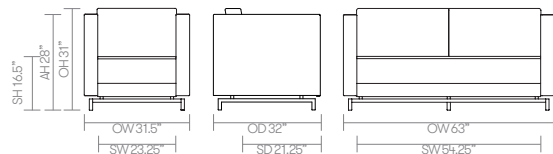

* [Click here to see available Seating Metal Finishes](#)

[Click here to see approved upholstery options](#)

Fabric Grade	C.O.M.		C.O.L.											
	1	2	3	4	5	6	7	8	9	10	11	A	B	
A750 • Chair	2226 7 yds	2321	2427 147 sq ft.	2561	2695	2829	2962	3231	3765	4301	4836	2571	2870	
A751 • Sofa	3179 10.25 yds	3316	3472 215.25 sq ft.	3668	3863	4059	4255	4646	5428	6211	6993	4335	4841	
A752 • Chair (full arm)	2013 7 yds	2106	2214 147 sq ft.	2348	2482	2615	2749	3016	3552	4088	4623	2562	2860	
A753 • Sofa (full arm)	2871 10.25 yds	3007	3164 215.25 sq ft.	3360	3555	3751	3946	4337	5120	5902	6686	4323	4828	

A, B = Leather

COM = Customers own Material (yds)

COL = Customers own Leather (sq ft.)

All prices listed in US \$

dimensions— OH - Overall Height OD - Overall Depth OW - Overall Width AH - Arm Height SH - Seat Height SW - Seat Width SD - Seat Depth