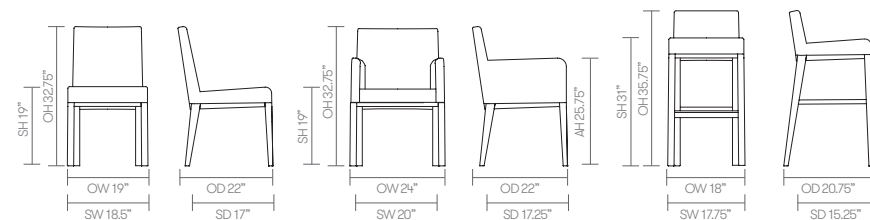

standard & optional features

- Standard feature
- Not available

	GRD01 Side Chair Wood Legs	GRD02 Armchair Wood Legs	GRD03 High Stool Wood Legs
Weight	17lbs	24lbs	22lbs
Traditional carcass construction	●	●	●
Fully upholstered	●	●	●
Solid oak frame with a clear finish *1	●	●	●
Plastic glides *2	●	●	●

Optional features:

Counter height stool option, seat height 24.5" (add CH to product code)*	□	□	+ \$72
Solid oak frame can be stained or color washed	+ \$58	+ \$58	+ \$58
Plastic glides available with felt	+ \$20	+ \$20	+ \$20
Two-tone upholstery (Use the price of the highest grade of the fabric selected)	+ \$50	+ \$50	+ \$50

* [Click here to see available Seating Wood Finishes](#)

[Click here to see approved upholstery options](#)

Fabric Grade	C.O.M.		C.O.L.										
	1	2	3	4	5	6	7	8	9	10	11	A	B
GRD01 • Side chair • Wood legs	988 3 yds	1009	1031 66 sq ft.	1060	1088	1116	1144	1202	1315	1427	1541	1279	1622
GRD02 • Armchair • Wood legs	1261 3 yds	1293	1331 66 sq ft.	1376	1423	1470	1516	1608	1793	1980	2164	1734	2283
GRD03 • High stool • Wood legs	1091 2.75 yds	1106	1123 60.5 sq ft.	1142	1163	1184	1205	1245	1329	1411	1493	1302	1560

A, B = Leather

All prices listed in US \$

COM = Customers own Material (yds)

COL = Customers own Leather (sq ft.)

dimensions

OH - Overall Height OD - Overall Depth OW - Overall Width AH - Arm Height SH - Seat Height SW - Seat Width SD - Seat Depth