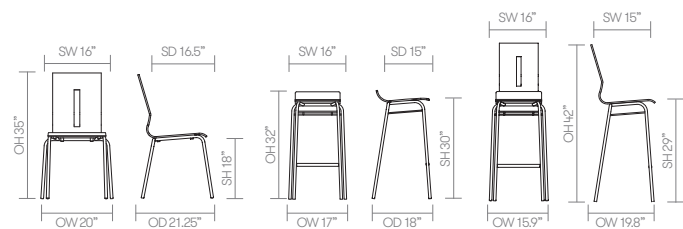

standard & optional features

- Standard feature
- Not available

	A432 Side Chair High Back	A430 High Stool Low Back	A433 High Stool High Back
Weight	11lbs	12lbs	13lbs
Stacks	8 high	4 high	4 high
Beech veneer shell with a clear finish *1	●	●	●
Laminate shell available in Gray, White and Black	●	●	●
Tubular steel frame finished in Silver M04 powder coat *3	●	●	●
Plastic glides *2	●	●	●

Optional features:

Beech veneer shell can be stained or color washed	+ \$58	+ \$58	+ \$58
Alpi Walnut veneer shell with a clear finish	+ \$60	+ \$50	+ \$60
Plastic glides available with felt	+ \$20	+ \$20	+ \$20
Tubular steel frame available in Polished Chrome	+ \$70	+ \$125	+ \$125
Counter height stool option, seat height 24.5" (add CH to product code)	□	+ \$72	+ \$72

* [Click here to see Scoop Veneers & Laminates](#)

* [Click here to see available Seating Metal Finishes](#)

Fabric Grade	Wood Veneer	Laminate
A432 • Side chair • High back	468	441
A430 • High stool • Low back	480	439
A433 • High stool • High back	674	648

dimensions

OH - Overall Height OD - Overall Depth OW - Overall Width AH - Arm Height SH - Seat Height SW - Seat Width SD - Seat Depth

Scoop

Standard Metal Finishes

Polished Chrome

Silver M0+ Powder Coat

Veneers & Laminates