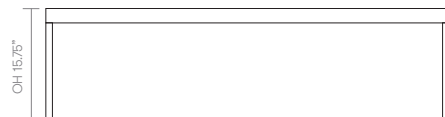

## standard & optional features

- Standard feature
- Not available

	SLT01 Square Occasional 29.5" x 29.5"	SLT02 Rectangle Occasional 47.5" x 24"	SLT03 Rectangle Occasional 59" x 29.5"
Weight	75lbs	82lbs	108lbs
Flat steel frame finished in Brushed Chrome	●	●	●
Plastic glides	●	●	●
Toughened clear glass top with polished edges	●	●	●

\* [Click here to see available Edge Details](#)

\* [Click here to see the full range of Stirling soft seating and sofas](#)

Code		Edge	Glass (Edge 56)
<b>SLT01</b>		56	1971
<b>SLT02</b>		56	2291
<b>SLT03</b>		56	2998

## dimensions— OH - Overall Height OD - Overall Depth OW - Overall Width