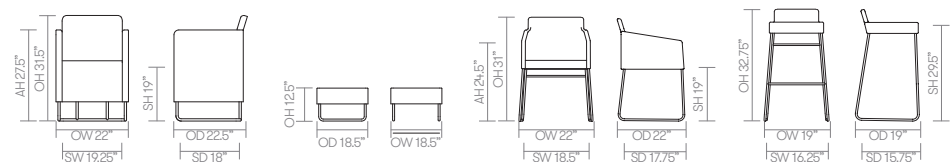

Optional features:

Tubular steel frame available in black and white powder coat	+ \$80	+ \$80	+ \$80	+ \$80	+ \$80	+ \$80	+ \$80	+ \$80
Plastic glides available with felt	+ \$20	□	+ \$20	□	+ \$20	□	+ \$20	+ \$20
Counter height stool option, seat height 24.5" (add CH to product code)	□	□	□	+ \$72	□	□	□	+ \$72
Two-tone upholstery (use the price of the highest grade of the fabrics selected)	+ \$50	+ \$50	+ \$50	□	+ \$50	+ \$50	+ \$50	□

* [Click here to see available Seating Metal Finishes](#)

[Click here to see approved upholstery options](#)

dimensions

OH - Overall Height OD - Overall Depth OW - Overall Width AH - Arm Height SH - Seat Height SW - Seat Width SD - Seat Depth

Fabric Grade	C.O.M.		C.O.L.											
	1	2	3	4	5	6	7	8	9	10	11	A	B	
A530Q • Club chair • Skid base • Quilted upholstery	1885 4 yds	1936	1993 88 sq ft.	2065	2138	2209	2281	2425	2714	3002	3290	2774	3614	
A531Q • Footstool • Skid base • Quilted upholstery	602 1 yds	618	637 24 sq ft.	660	683	707	730	775	869	961	1054	908	1156	
A532Q • Dining chair • Skid base • Quilted upholstery	1421 2.5 yds	1448	1479 55 sq ft.	1518	1556	1595	1634	1711	1865	2020	2174	1915	2348	
A534Q • High stool • Skid base • Quilted upholstery	1061 1 yds	1074	1088 20 sq ft.	1106	1125	1142	1160	1196	1268	1341	1413	1285	1496	
A530 • Club chair • Skid base	1774 4 yds	1825	1882 88 sq ft.	1954	2026	2098	2170	2314	2603	2891	3179	2663	3503	
A531 • Footstool • Skid base	546 1 yds	563	581 22 sq ft.	605	628	650	673	720	813	905	998	831	1101	
A532 • Dining chair • Skid base	1321 2.5 yds	1348	1378 55 sq ft.	1418	1456	1495	1533	1610	1765	1919	2074	1797	2247	
A534 • High stool • Skid base	1017 1 yds	1029	1044 22 sq ft.	1061	1080	1098	1115	1152	1224	1296	1368	1240	1451	